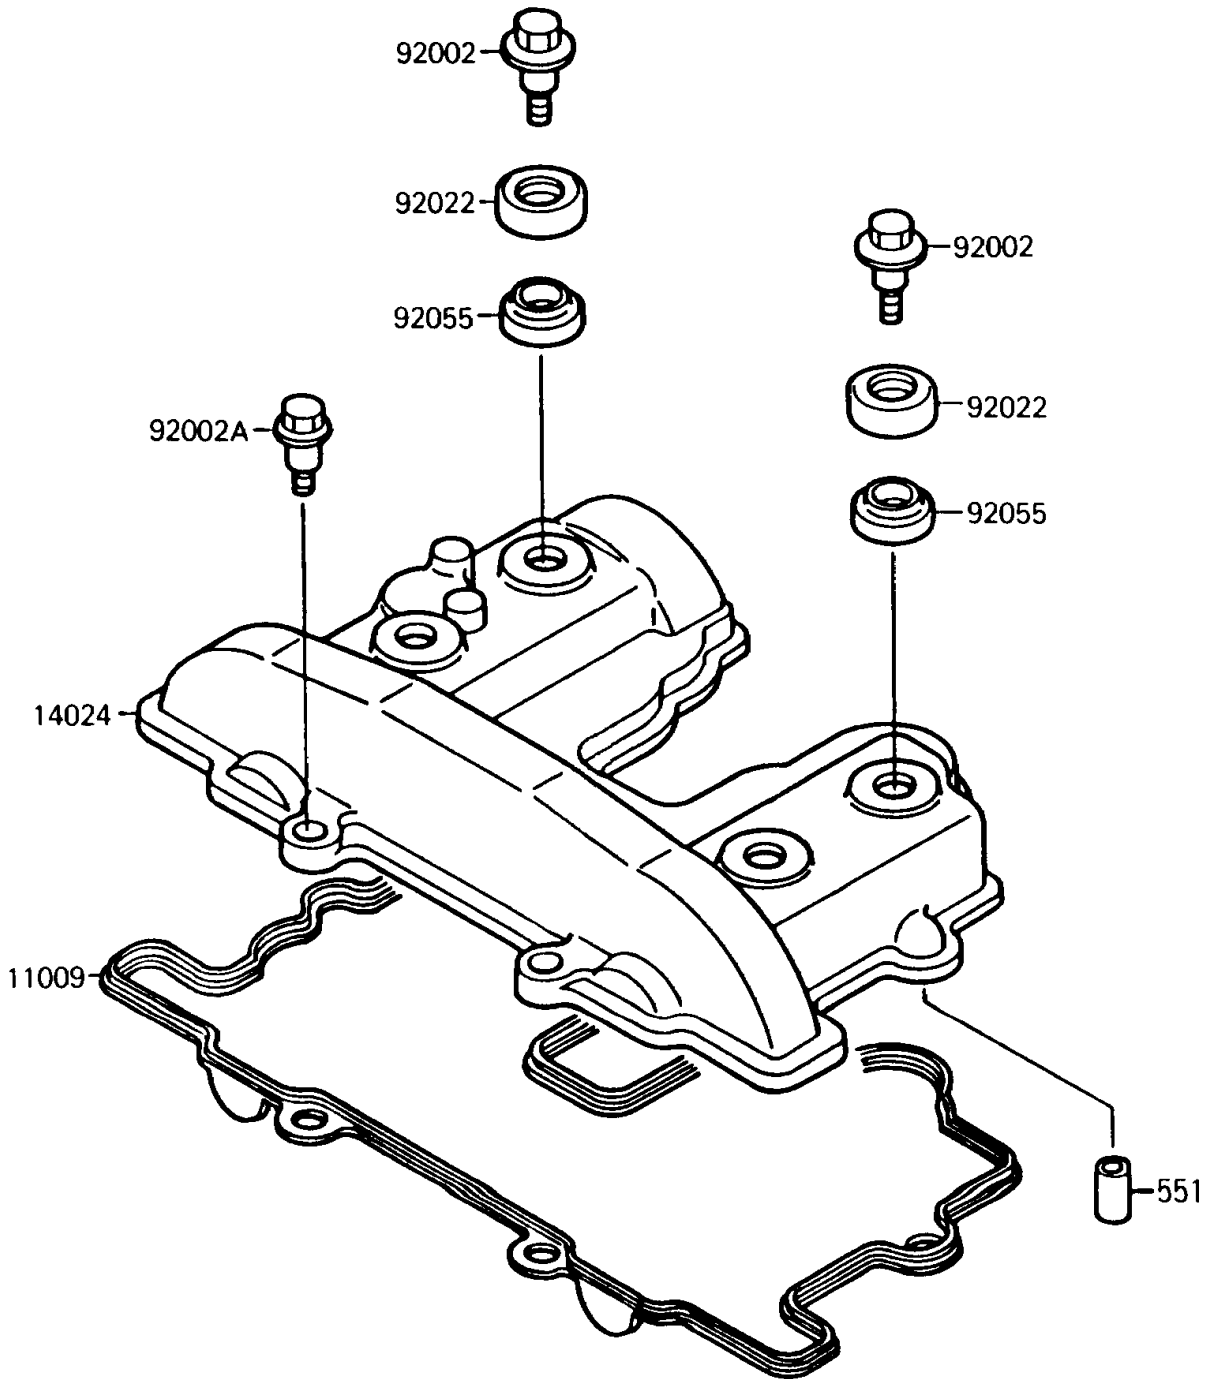

1992 KLR250 PARTS DIAGRAM

Cylinder Head Cover

E1112

1992 KLR250 PARTS LIST

Cylinder Head Cover

ITEM NAME	PART NUMBER	QUANTITY
GASKET,HEAD COVER (Ref # 11009)	11009-1607	1
COVER,CYLINDER HEAD (Ref # 14024)	14024-1218	1
BOLT,L=20.5 (Ref # 92002)	92002-1327	4
BOLT,L=21 (Ref # 92002A)	92002-1382	2
WASHER,HEAD COVER BOLT (Ref # 92022)	92022-1487	4
RING-O,HEAD COVER BOLT (Ref # 92055)	92055-1225	4
PIN-DOWEL (Ref # 551)	551A1016	2