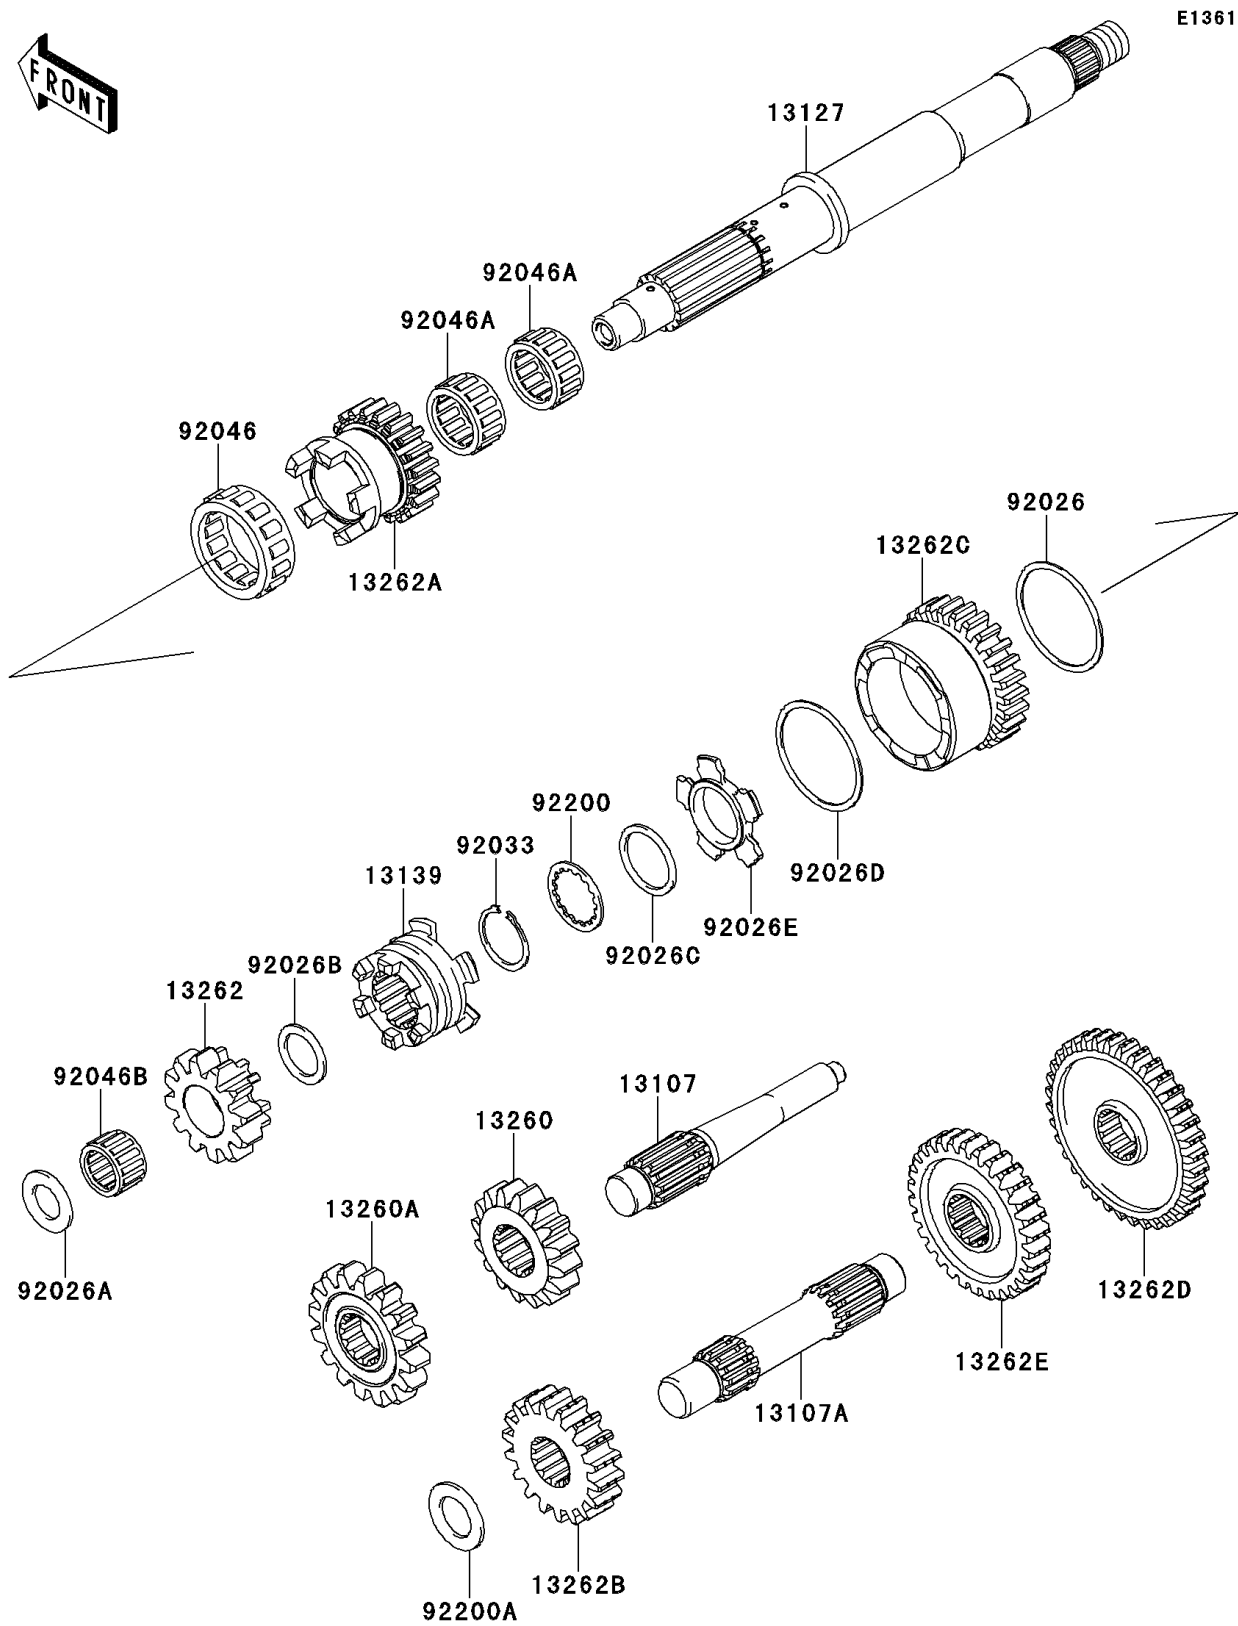

2013 TERYX® 750 FI 4x4 LE PARTS DIAGRAM

Transmission

2013 TERYX® 750 FI 4x4 LE PARTS LIST

Transmission

ITEM NAME	PART NUMBER	QUANTITY
SHAFT,REVERSE,IDLE (Ref # 13107)	13107-0754	1
SHAFT,COUNTER (Ref # 13107A)	13107-0755	1
SHAFT-TRANSMISSION INPUT (Ref # 13127)	13127-0049	1
SHIFTER (Ref # 13139)	13139-0626	1
GEAR,OUTPUT REVERSE,16T (Ref # 13260)	13260-1872	1
GEAR,DRIVEN REVERSE,16T (Ref # 13260A)	13260-1873	1
GEAR,INPUT REVERSE,12T (Ref # 13262)	13262-0235	1
GEAR,INPUT LOW,20T (Ref # 13262A)	13262-0545	1
GEAR,OUTPUT DRIVE,18T (Ref # 13262B)	13262-0547	1
GEAR,INPUT HI,26T (Ref # 13262C)	13262-0573	1
GEAR,OUTPUT LOW,36T (Ref # 13262D)	13262-0781	1
GEAR,OUTPUT HI,30T (Ref # 13262E)	13262-0782	1
SPACER,48.2X56X1.0 (Ref # 92026)	92026-0163	1
SPACER,17.3X30X2.0 (Ref # 92026A)	92026-1415	1
SPACER,21.2X29X1.6 (Ref # 92026B)	92026-1568	1
SPACER,28.2X34.5X1.6 (Ref # 92026C)	92026-1587	1
SPACER,48.2X54.3X1.0 (Ref # 92026D)	92026-1599	1
SPACER,HI&LOW (Ref # 92026E)	92026-1600	1
RING-SNAP,25.9X30.6X1.2 (Ref # 92033)	92033-1037	1
BEARING-NEEDLE,HIGH GEAR (Ref # 92046)	92046-1276	1
BEARING-NEEDLE,FWF-283317 (Ref # 92046A)	92046-1278	2
BEARING-NEEDLE,REVERSE GEAR (Ref # 92046B)	92046-1279	1
WASHER,28.5X34.0X1.5 (Ref # 92200)	92200-1240	1
WASHER,20.3X33X2.0 (Ref # 92200A)	92200-1351	1