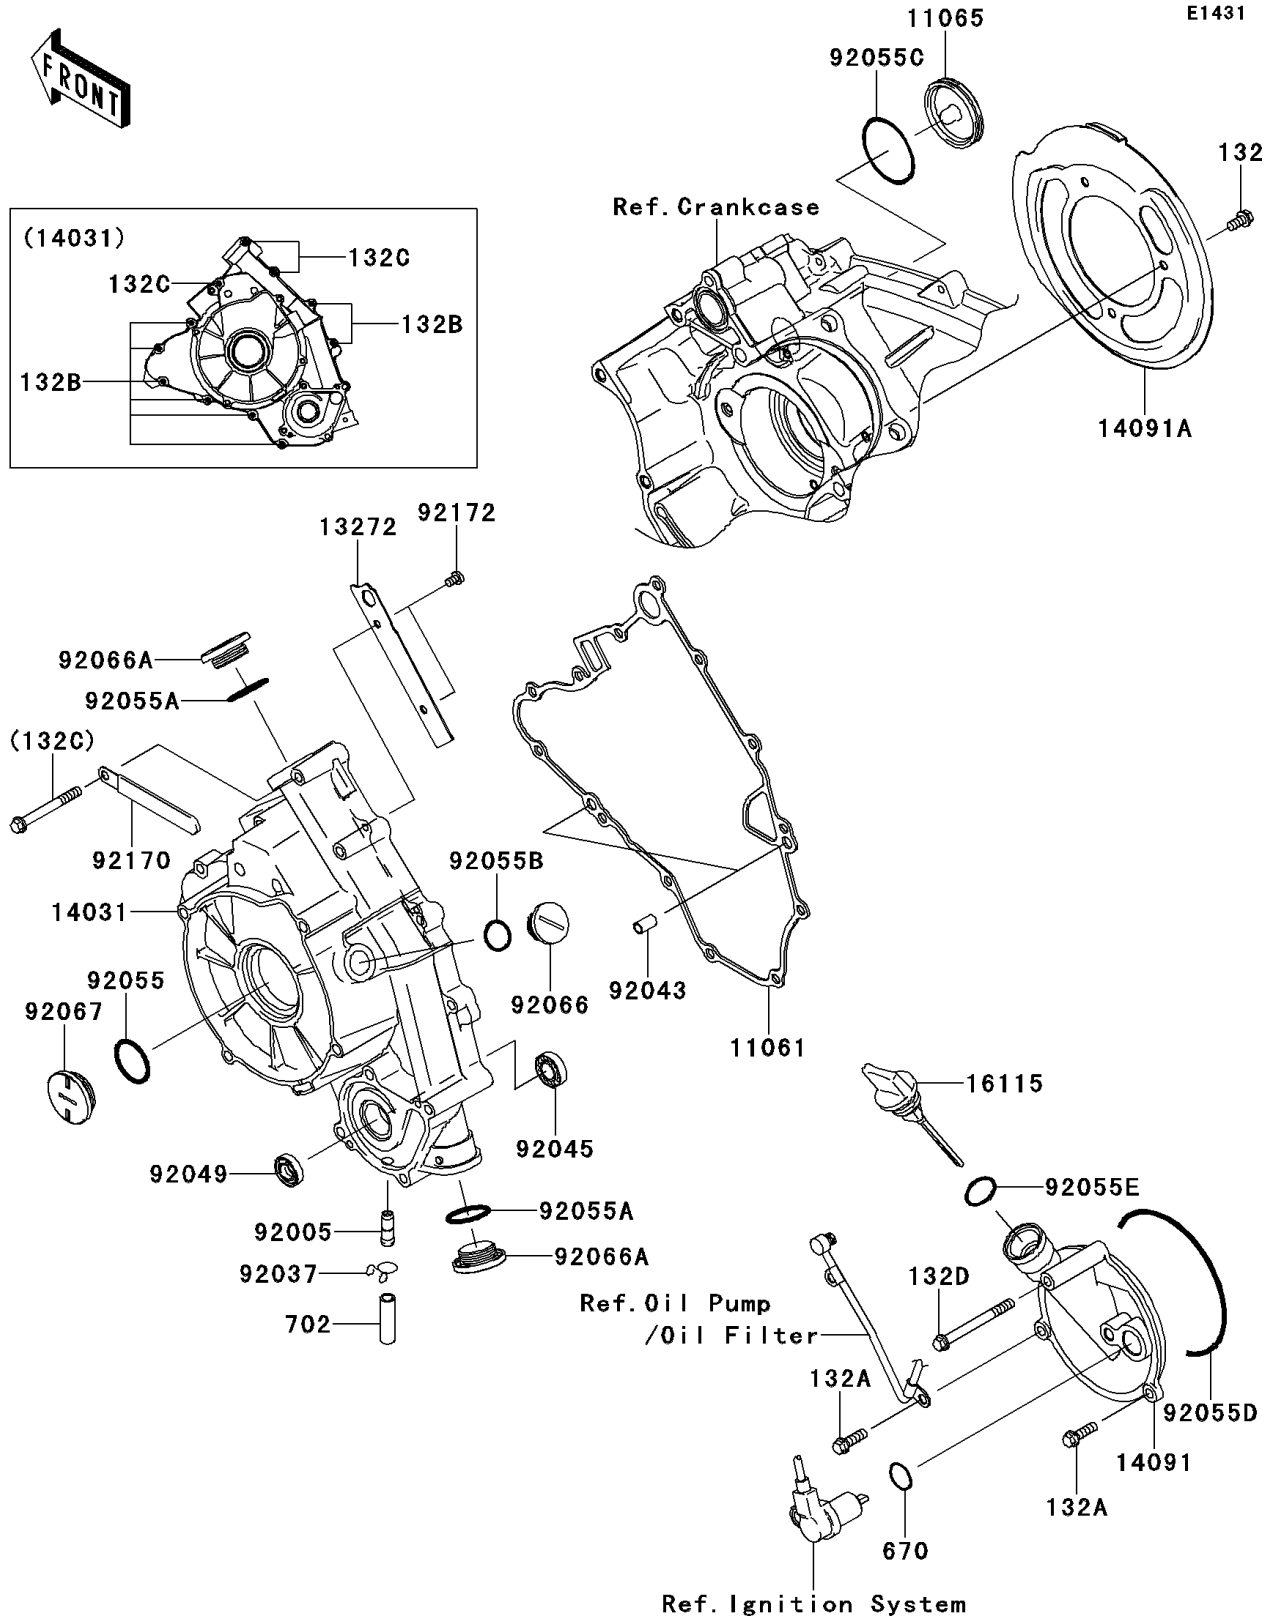

2013 TERYX® 750 FI 4x4 LE PARTS DIAGRAM

Engine Cover(s)

2013 TERYX® 750 FI 4x4 LE PARTS LIST

Engine Cover(s)

ITEM NAME	PART NUMBER	QUANTITY
BOLT-FLANGED-SMALL,6X12 (Ref # 132)	132BD0612	3
BOLT-FLANGED-SMALL,6X20 (Ref # 132A)	132BD0620	2
BOLT-FLANGED-SMALL,6X30 (Ref # 132B)	132BD0630	8
BOLT-FLANGED-SMALL,6X55 (Ref # 132C)	132BD0655	3
BOLT-FLANGED-SMALL,6X65 (Ref # 132D)	132BD0665	1
O RING (Ref # 670)	670D2018	1
TUBE-RUBBER,7X10X35 (Ref # 702)	702A07035	1
GASKET (Ref # 11061)	11061-1119	1
CAP (Ref # 11065)	11065-1151	1
PLATE (Ref # 13272)	13272-1090	1
COVER-GENERATOR (Ref # 14031)	14031-0565	1
COVER (Ref # 14091)	14091-1365	1
COVER,BELT CONVERTER (Ref # 14091A)	14091-1571	1
CAP-OIL FILLER (Ref # 16115)	16115-0023	1
FITTING (Ref # 92005)	92005-1369	1
CLAMP,TUBE (Ref # 92037)	92037-147	1
PIN,6.2X8X14 (Ref # 92043)	92043-1263	2
BEARING-BALL,6901 (Ref # 92045)	92045-0084	1
SEAL-OIL,SC 12X22X5 (Ref # 92049)	92049-1228	1
RING-O,27.7X2.4 (Ref # 92055)	92055-091	1
RING-O,25.7X2.4 (Ref # 92055A)	92055-1136	2
RING-O,20X2 (Ref # 92055B)	92055-1146	1
RING-O,44.7X2.4 (Ref # 92055C)	92055-1279	1
RING-O,99.5X2.0 (Ref # 92055D)	92055-1632	1
RING-O,20X3 (Ref # 92055E)	92055-2185	1
PLUG,COVER (Ref # 92066)	92066-0011	1
PLUG,25X8 (Ref # 92066A)	92066-0012	2
PLUG,30X8 (Ref # 92067)	92067-024	1
CLAMP (Ref # 92170)	92170-1925	1

2013 TERYX® 750 FI 4x4 LE PARTS LIST

Engine Cover(s)

ITEM NAME	PART NUMBER	QUANTITY
SCREW,5X8 (Ref # 92172)	92172-0119	2