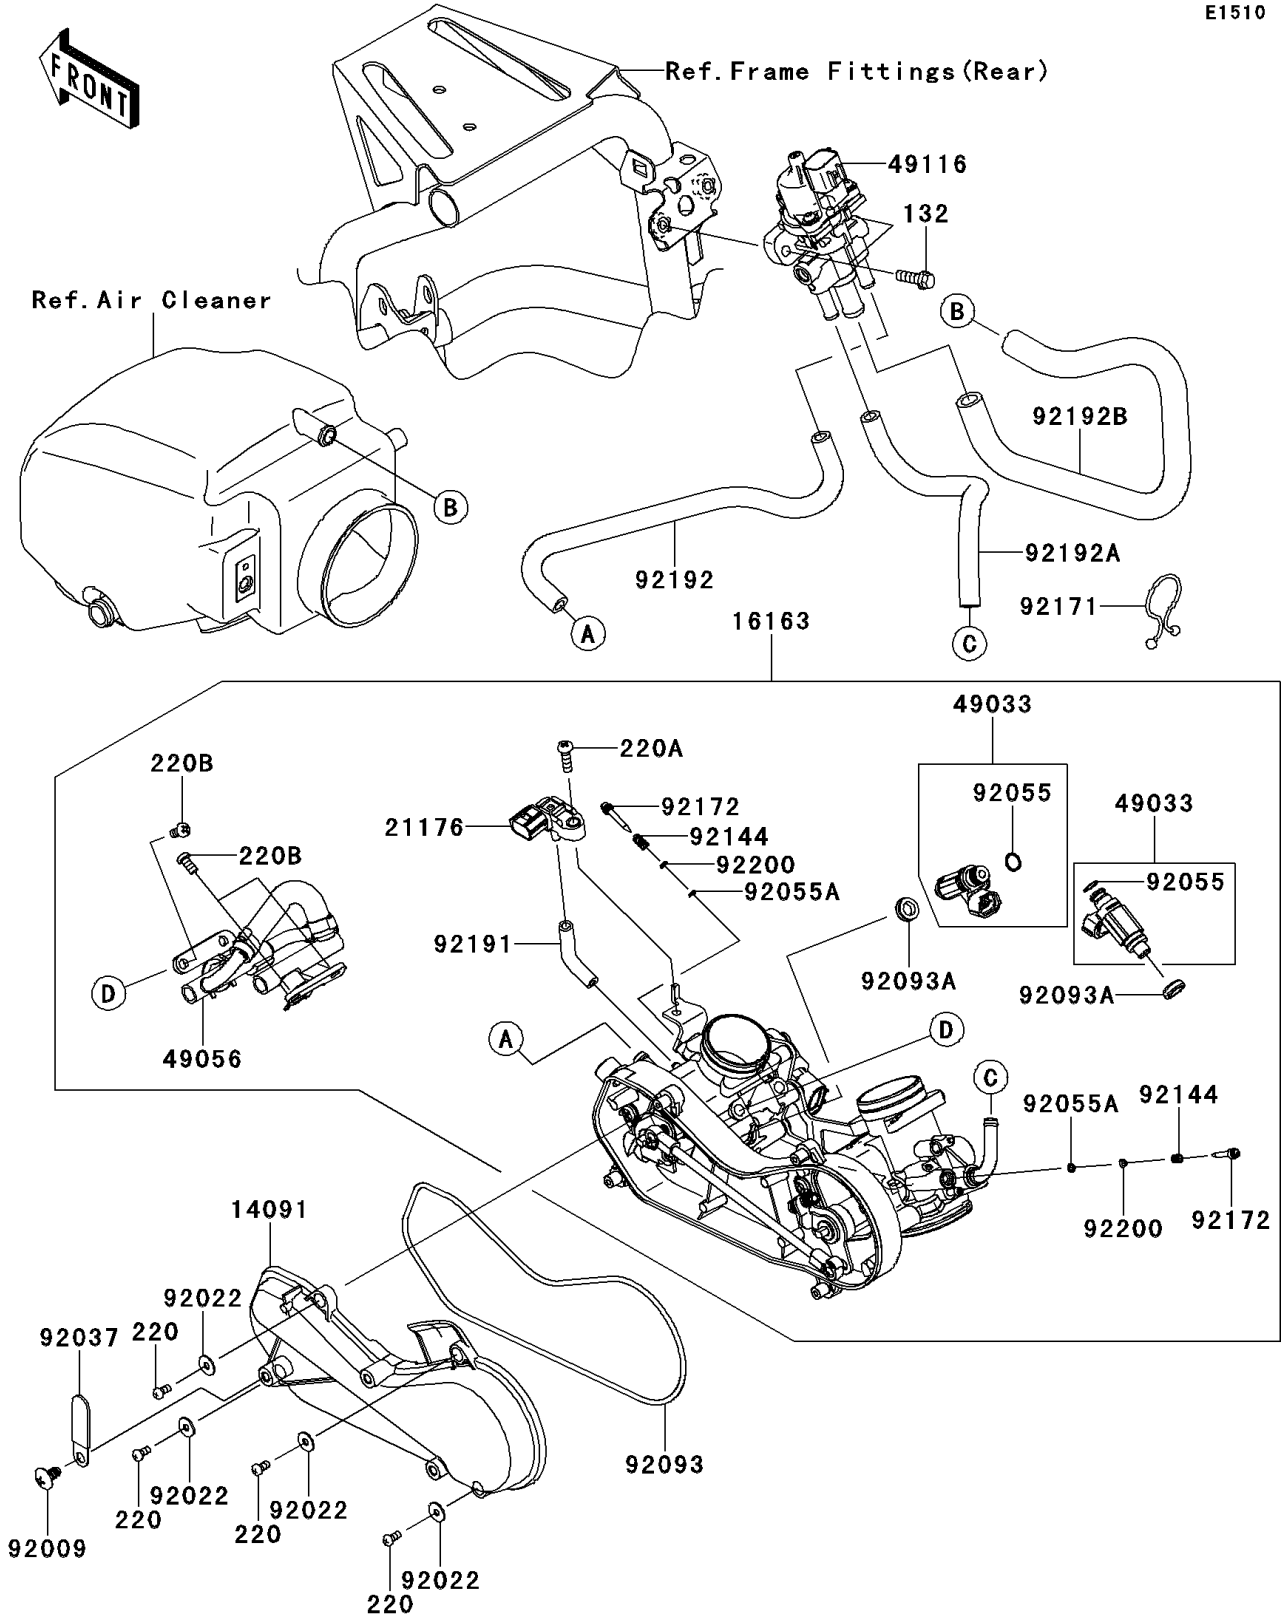

2013 TERYX[®] 750 FI 4x4 LE PARTS DIAGRAM

Throttle

E1510

2013 TERYX® 750 FI 4x4 LE PARTS LIST

Throttle

ITEM NAME	PART NUMBER	QUANTITY
BOLT-FLANGED-SMALL,6X18 (Ref # 132)	132BD0618	2
SCREW-PAN-CROS,4X8 (Ref # 220)	220AA0408	4
SCREW-PAN-CROS,5X16 (Ref # 220A)	220AA0516	1
SCREW-PAN-CROSS,6X12 (Ref # 220B)	220D0612	4
COVER,THROTTLE LINK (Ref # 14091)	14091-1731	1
THROTTLE-ASSY,34EIS (Ref # 16163)	16163-0736	1
SENSOR,PRESSURE (Ref # 21176)	21176-0111	1
NOZZLE-INJECTION (Ref # 49033)	49033-1060	2
PIPE-INJECTION (Ref # 49056)	49056-0033	1
VALVE-ASSY,ISC (Ref # 49116)	49116-0026	1
SCREW,6X12 (Ref # 92009)	92009-1480	1
WASHER,5.2X13X1 (Ref # 92022)	92022-1380	4
CLAMP,L=45 (Ref # 92037)	92037-1539	1
RING-O,INJECTION NOZZLE (Ref # 92055)	92055-1622	2
RING-O,AIR SCREW (Ref # 92055A)	92055-1658	2
SEAL (Ref # 92093)	92093-0082	1
SEAL (Ref # 92093A)	92093-0127	2
SPRING,THROTTLE STOP SCREW (Ref # 92144)	92144-1674	2
CLAMP (Ref # 92171)	92171-0876	1
SCREW (Ref # 92172)	92172-0156	2
TUBE,3.2X7.4X70 (Ref # 92191)	92191-1552	1
TUBE,ISC-FR THROBO (Ref # 92192)	92192-0765	1
TUBE,ISC-RR THROBO (Ref # 92192A)	92192-0766	1
TUBE,ISC-DUCT (Ref # 92192B)	92192-0767	1
WASHER,PILOT AIR SCREW (Ref # 92200)	92200-1564	2