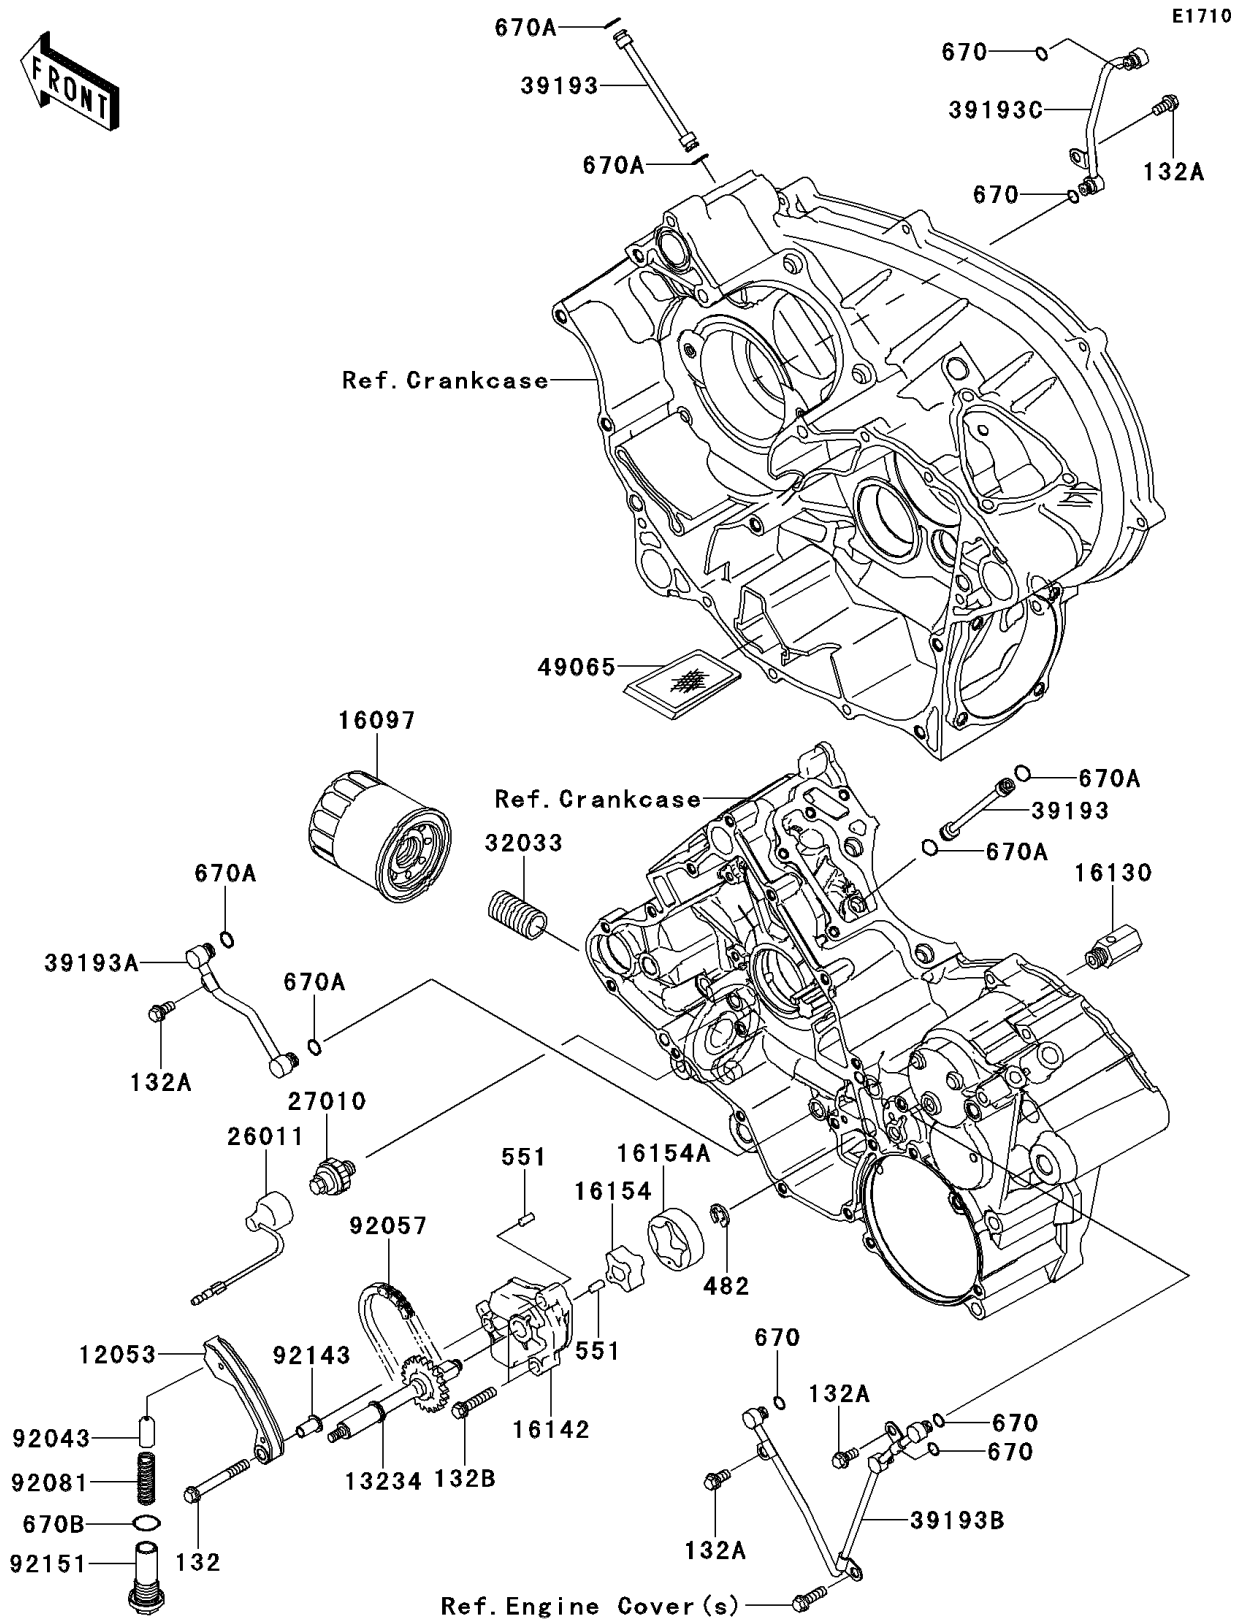

2013 TERYX® 750 FI 4x4 LE PARTS DIAGRAM

Oil Pump/Oil Filter

2013 TERYX® 750 FI 4x4 LE PARTS LIST

Oil Pump/Oil Filter

ITEM NAME	PART NUMBER	QUANTITY
BOLT-FLANGED-SMALL,6X50 (Ref # 132)	132BB0650	1
BOLT-FLANGED-SMALL,6X12 (Ref # 132A)	132BD0612	4
BOLT-FLANGED-SMALL,6X30 (Ref # 132B)	132BD0630	2
CIRCLIP-TYPE-E,6MM (Ref # 482)	482J6000	1
PIN-DOWEL,4X8 (Ref # 551)	551A0408	2
O RING (Ref # 670)	670D1505	5
O RING,7MM (Ref # 670A)	670D1507	6
O RING,16MM (Ref # 670B)	670D2016	1
GUIDE-CHAIN,SLACK (Ref # 12053)	12053-1440	1
SHAFT-COMP,OIL PUMP (Ref # 13234)	13234-1112	1
FILTER-ASSY-OIL (Ref # 16097)	16097-0003	1
VALVE-ASSY-RELIEF (Ref # 16130)	16130-1058	1
COVER-PUMP (Ref # 16142)	16142-1162	1
ROTOR-PUMP,INNER (Ref # 16154)	16154-2059	1
ROTOR-PUMP,OUTER (Ref # 16154A)	16154-2060	1
WIRE-LEAD (Ref # 26011)	26011-1755	1
SWITCH,OIL PRESSURE (Ref # 27010)	27010-1313	1
PIPE,OIL FILTER (Ref # 32033)	32033-1535	1
PIPE-OIL,CRANKCASE-HEAD (Ref # 39193)	39193-0015	2
PIPE-OIL,CRANKSHAFT (Ref # 39193A)	39193-1052	1
PIPE-OIL,CRANKCASE,LH (Ref # 39193B)	39193-1053	1
PIPE-OIL,CRANKCASE,RH (Ref # 39193C)	39193-1054	1
FILTER-OIL (Ref # 49065)	49065-1086	1
PIN (Ref # 92043)	92043-076	1
CHAIN,DID SCR-0409 SV (Ref # 92057)	92057-0188	1
SPRING (Ref # 92081)	92081-112	1
COLLAR (Ref # 92143)	92143-1857	1
BOLT,16X41 (Ref # 92151)	92151-1781	1