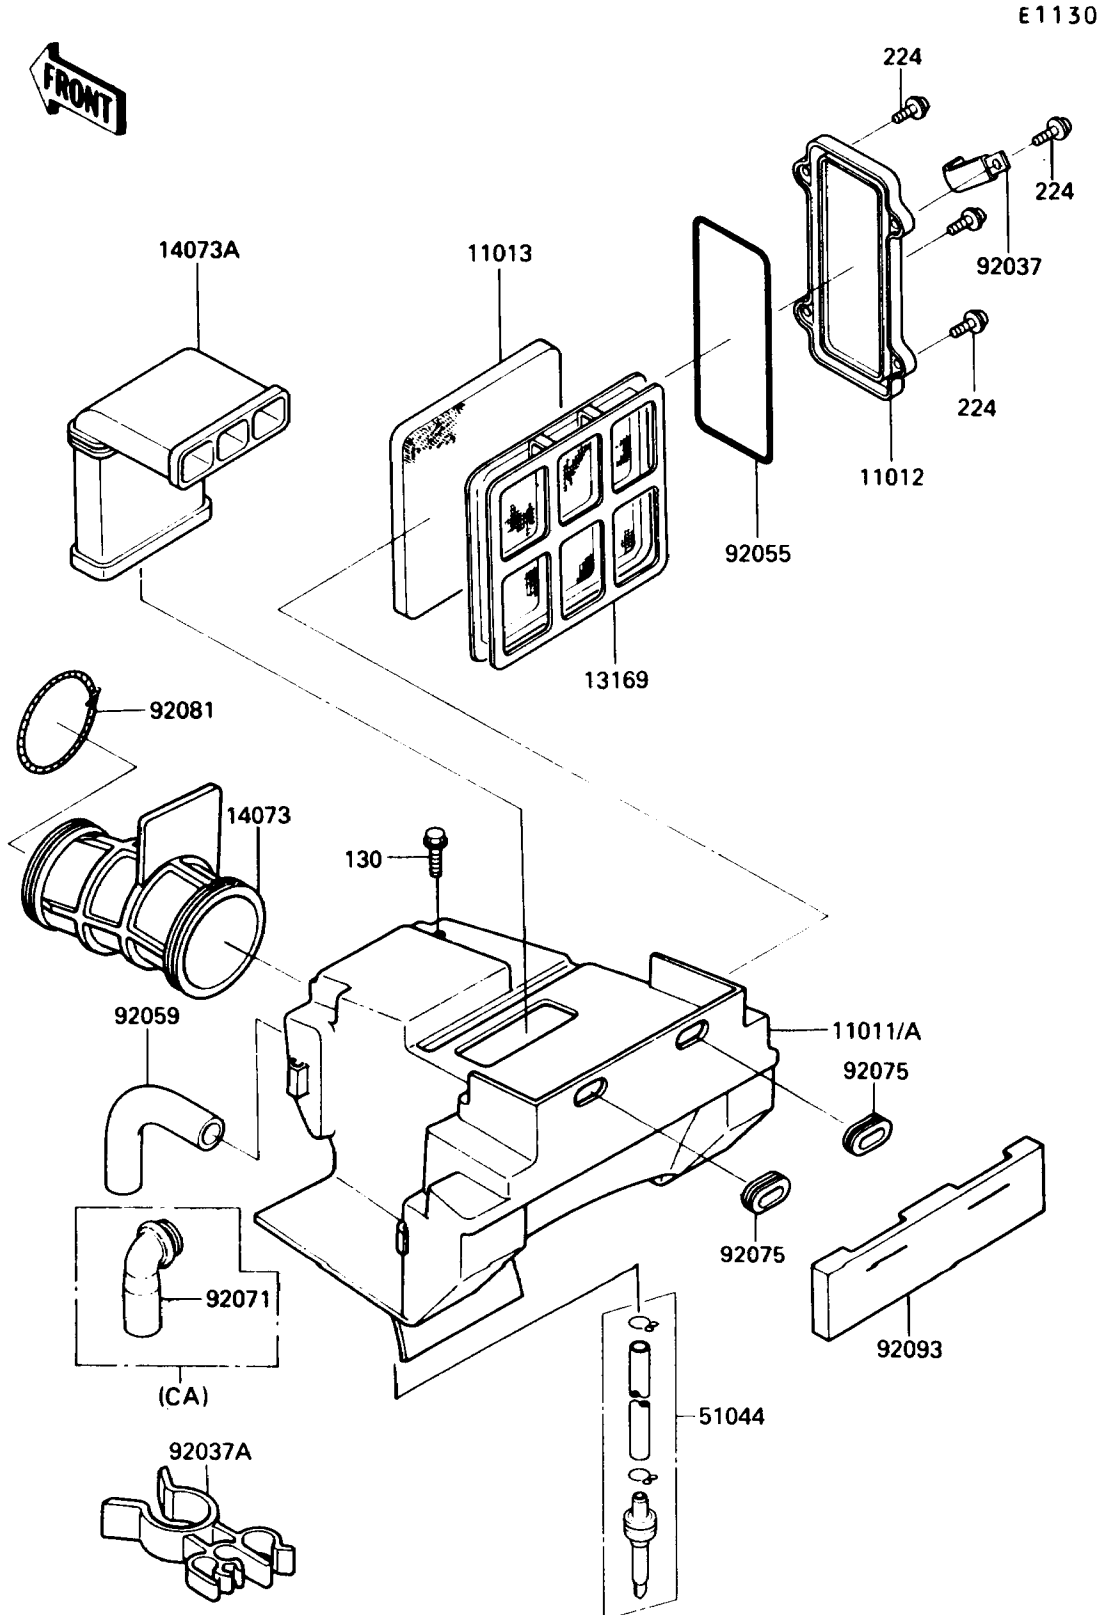

1991 KLR250 PARTS DIAGRAM

Air Filter

1991 KLR250 PARTS LIST

Air Filter

ITEM NAME	PART NUMBER	QUANTITY
CASE-AIR FILTER (Ref # 11011)	11011-1275	1
CASE-AIR FILTER (Ref # 11011A)	11011-1276	1
CAP,ELEMENT (Ref # 11012)	11012-1661	1
ELEMENT-AIR FILTER (Ref # 11013)	11013-1117	1
PLATE,ELEMENT (Ref # 13169)	13169-1851	1
DUCT,CARBURETOR (Ref # 14073)	14073-1184	1
DUCT,INTAKE (Ref # 14073A)	14073-1185	1
TUBE-ASSY,AIR FILTER (Ref # 51044)	51044-1087	1
CLAMP,WIRING HARNESS (Ref # 92037)	92037-1069	1
CLAMP (Ref # 92037A)	92037-1886	1
RING-O,AIR FILTER (Ref # 92055)	92055-1254	1
TUBE,BREATHER (Ref # 92059)	92059-1482	1
GROMMET,AIR FILTER (Ref # 92071)	92071-1114	1
DAMPER (Ref # 92075)	92075-1513	2
SPRING,COIL (Ref # 92081)	92081-1177	1
SEAL (Ref # 92093)	92093-1187	1
BOLT-FLANGED,6X12 (Ref # 130)	130G0612	1
SCREW-PAN-WP-CROS (Ref # 224)	224C0614	4