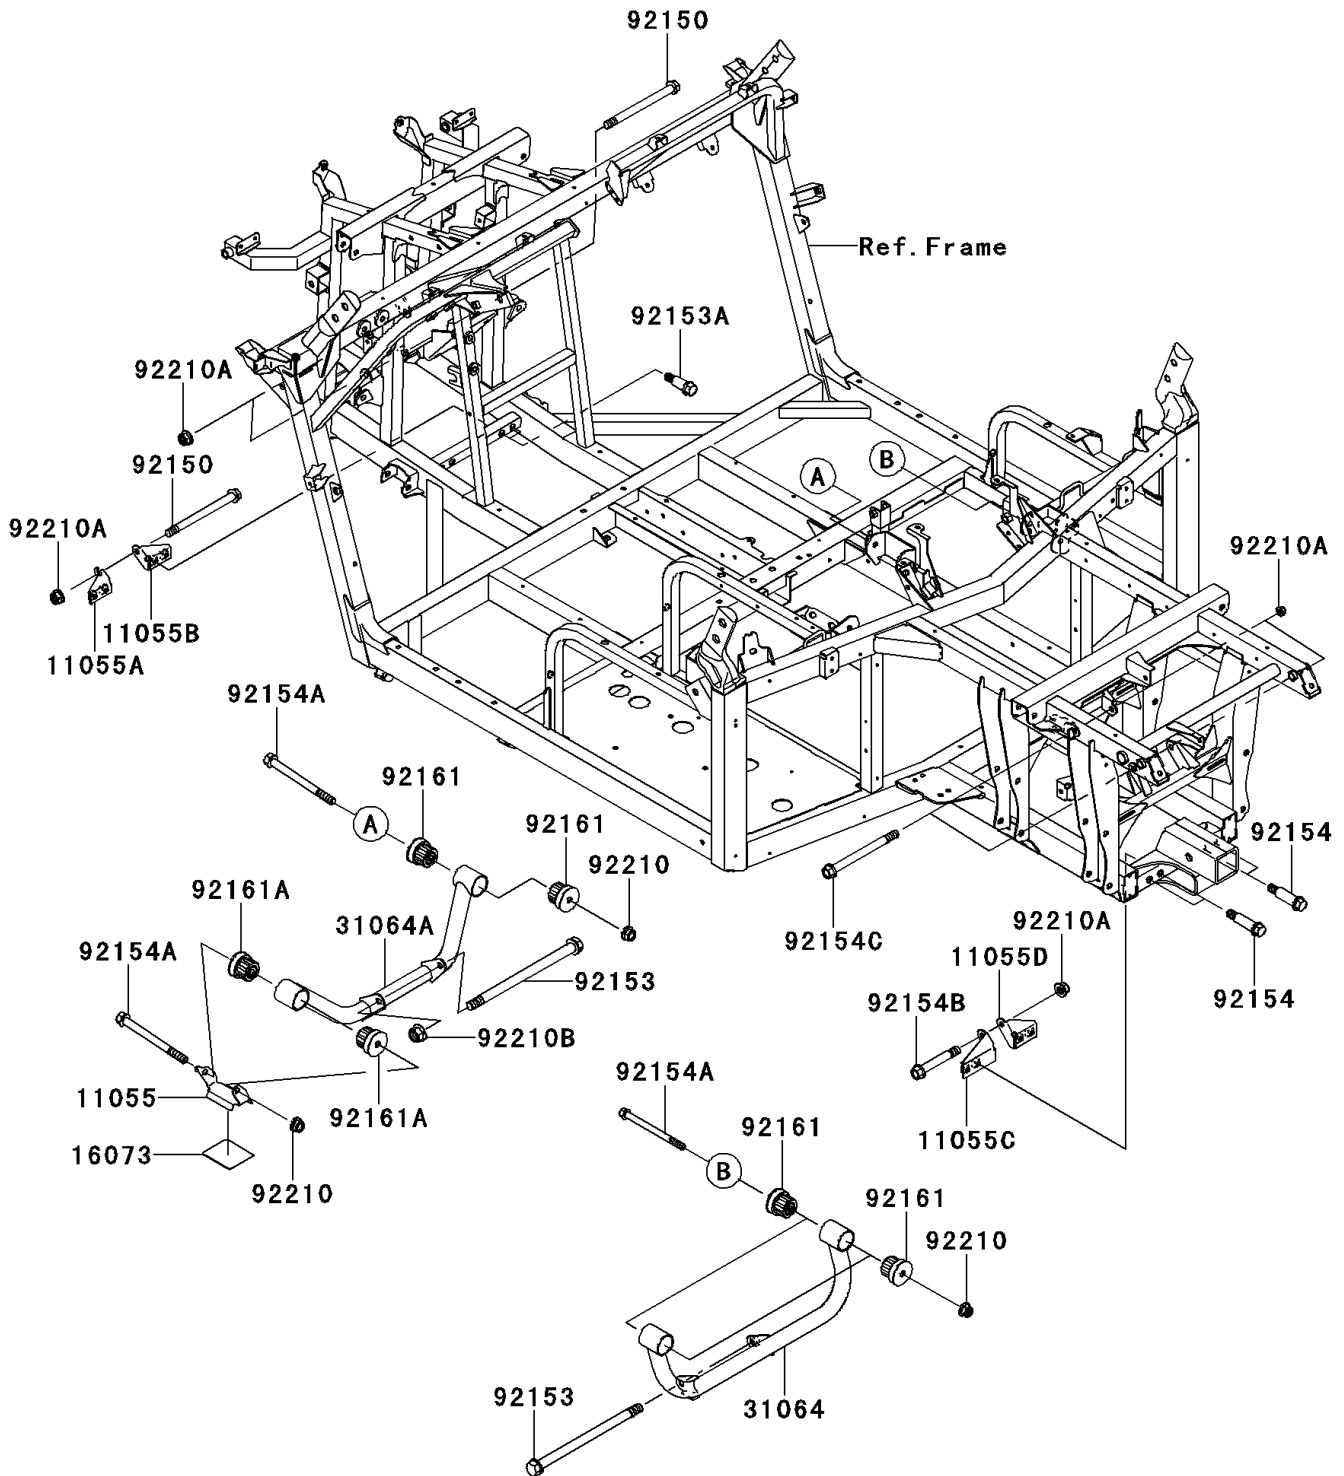

# 2013 TERYX® 750 FI 4x4 LE PARTS DIAGRAM

Engine Mount

F2122

## 2013 TERYX® 750 FI 4x4 LE PARTS LIST

### Engine Mount

ITEM NAME	PART NUMBER	QUANTITY
BRACKET (Ref # 11055)	11055-1127	1
BRACKET,FRONT DIFF,LH (Ref # 11055A)	11055-1306	1
BRACKET,FRONT DIFF,RH (Ref # 11055B)	11055-1307	1
BRACKET,REAR DIFF,LH (Ref # 11055C)	11055-1308	1
BRACKET,REAR DIFF,RH (Ref # 11055D)	11055-1309	1
INSULATOR (Ref # 16073)	16073-0061	1
PIPE-COMP,RR (Ref # 31064)	31064-0158	1
PIPE-COMP,FR (Ref # 31064A)	31064-0159	1
BOLT,FLANGED,10X120 (Ref # 92150)	92150-1642	3
BOLT,FLANGED,12X190 (Ref # 92153)	92153-1272	2
BOLT,FLANGED,10X38 (Ref # 92153A)	92153-1742	4
BOLT,FLANGED,10X51.1 (Ref # 92154)	92154-0195	4
BOLT,FLANGED,10X105 (Ref # 92154A)	92154-0227	4
BOLT,FLANGED,10X70 (Ref # 92154B)	92154-0894	1
BOLT,FLANGED,10X120 (Ref # 92154C)	92154-0895	2
DAMPER (Ref # 92161)	92161-0423	6
DAMPER (Ref # 92161A)	92161-0571	2
NUT,LOCK,FLANGED,10MM (Ref # 92210)	92210-0276	4
NUT,LOCK,FLANGED,10MM (Ref # 92210A)	92210-1080	6
NUT,LOCK,FLANGED,12MM (Ref # 92210B)	92210-1150	1