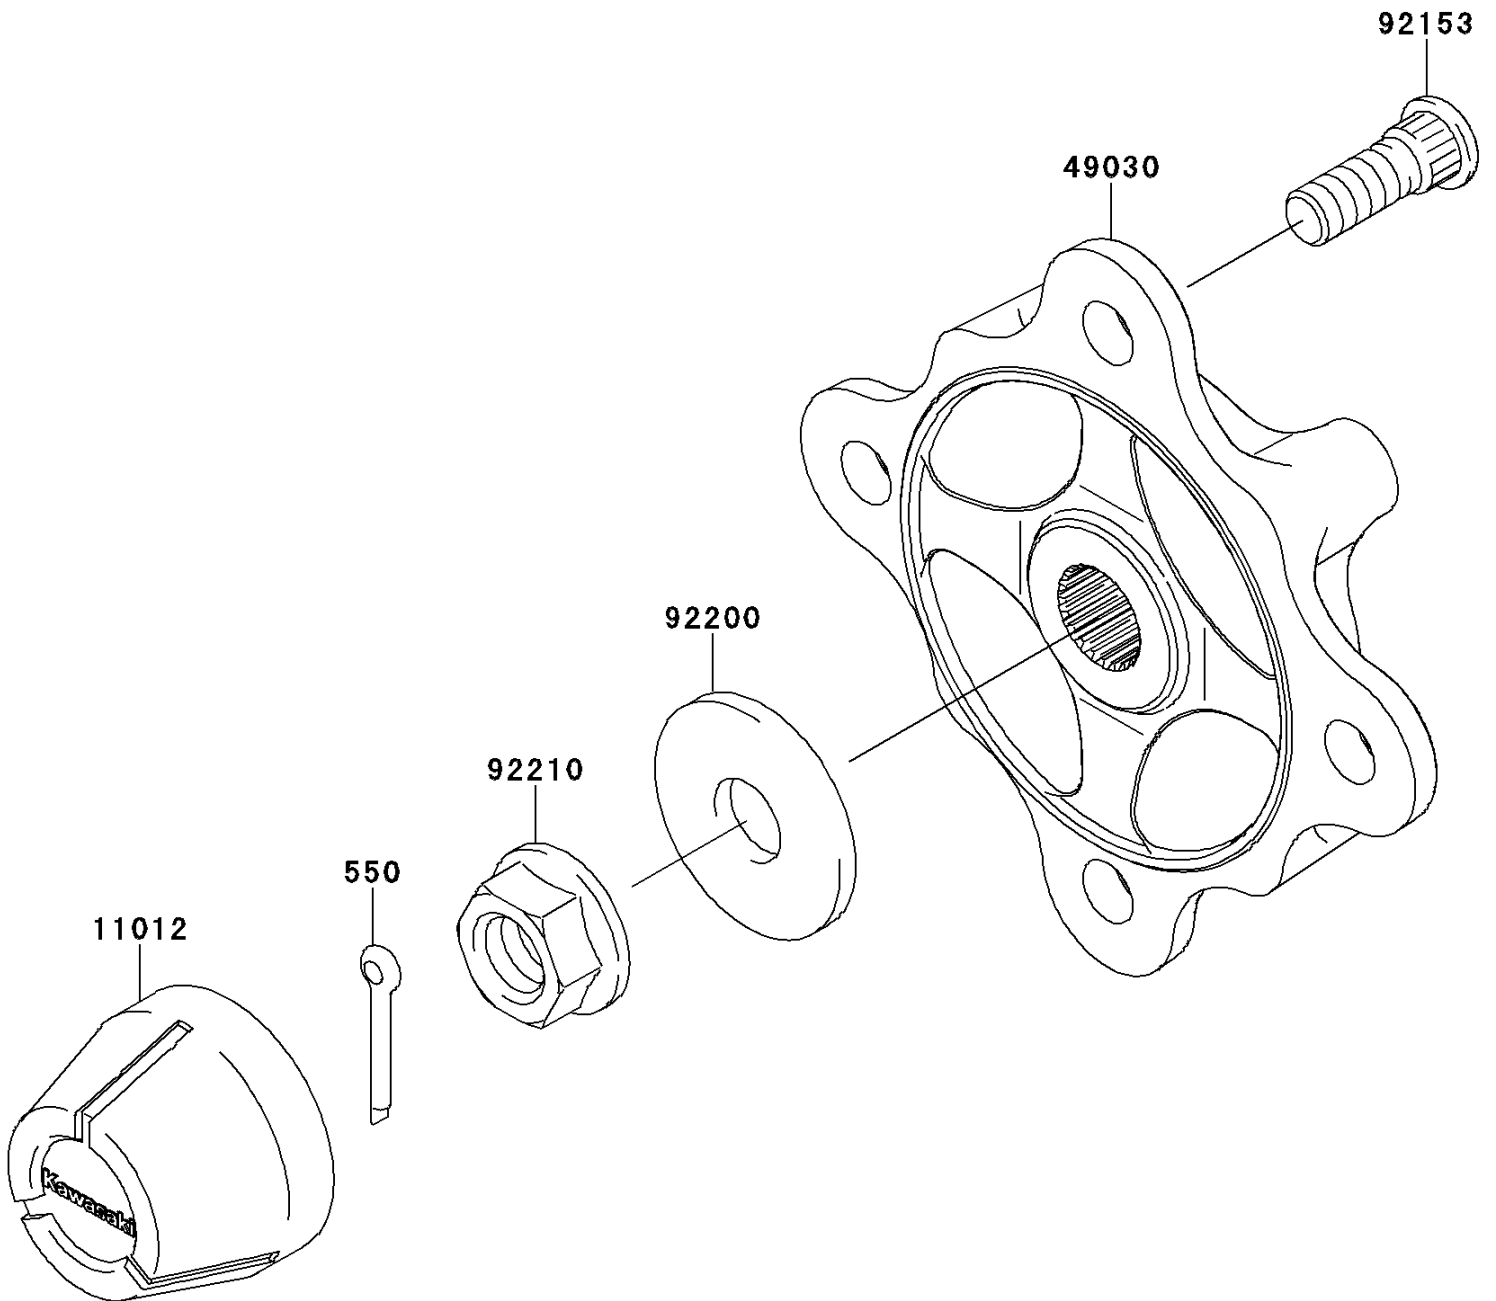

# 2013 TERYX® 750 FI 4x4 LE PARTS DIAGRAM

Front Hubs/Brakes

F2230

## 2013 TERYX® 750 FI 4x4 LE PARTS LIST

### Front Hubs/Brakes

ITEM NAME	PART NUMBER	QUANTITY
PIN-COTTER,4.0X30 (Ref # 550)	550AA4030	2
CAP,WHEEL (Ref # 11012)	11012-1969	2
HUB,FR (Ref # 49030)	49030-0041	2
BOLT,12MM (Ref # 92153)	92153-1915	8
WASHER,18.5X52X4.5 (Ref # 92200)	92200-0425	2
NUT,FLANGED,18MM (Ref # 92210)	92210-0132	2