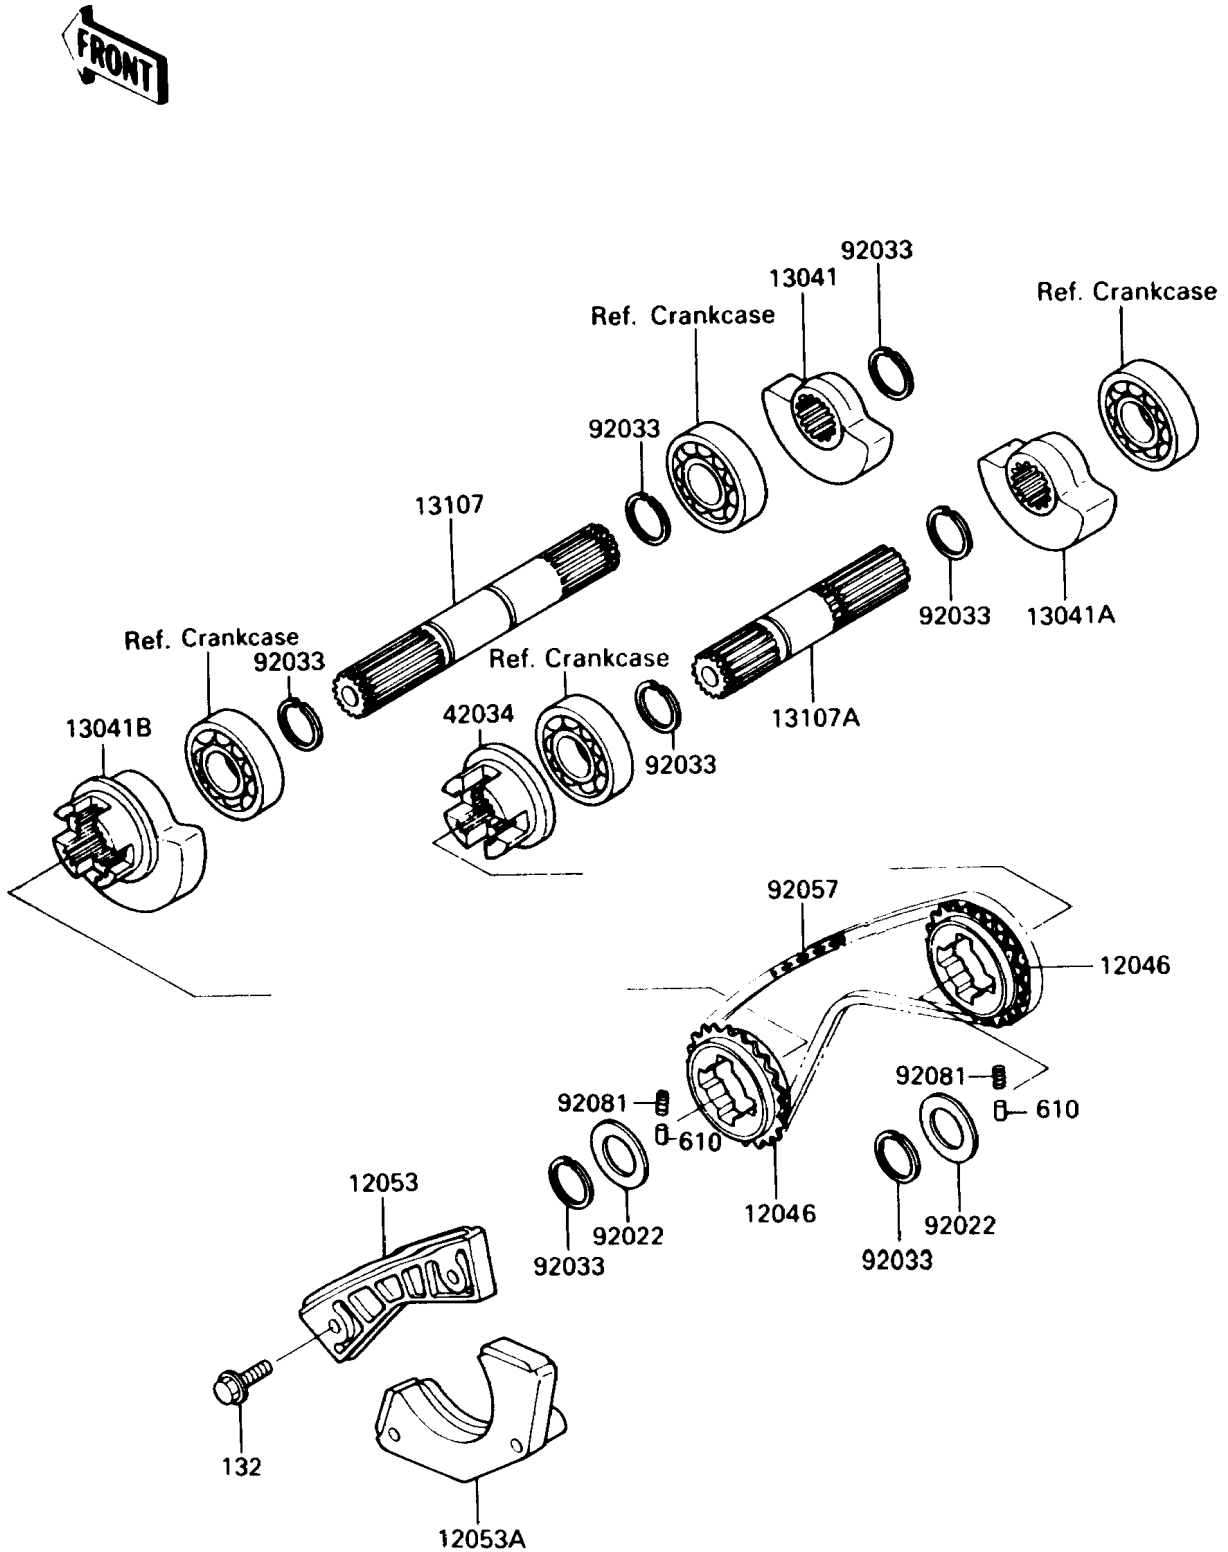

1991 KLR250 PARTS DIAGRAM

Balancer

E1323

1991 KLR250 PARTS LIST

Balancer

ITEM NAME	PART NUMBER	QUANTITY
SPROCKET,BALANCER,21T (Ref # 12046)	12046-1066	2
GUIDE-CHAIN,UPP (Ref # 12053)	12053-1152	1
GUIDE-CHAIN,LWR (Ref # 12053A)	12053-1153	1
BALANCER,FR,RH (Ref # 13041)	13041-1057	1
BALANCER,RR (Ref # 13041A)	13041-1058	1
BALANCER,FR,LH (Ref # 13041B)	13041-1063	1
SHAFT,BALANCER,FR (Ref # 13107)	13107-1121	1
SHAFT,BALANCER,RR (Ref # 13107A)	13107-1122	1
COUPLING,BALANCER,RR (Ref # 42034)	42034-1063	1
WASHER,20.3X36X1.5 (Ref # 92022)	92022-1489	2
RING-SNAP,18MM (Ref # 92033)	92033-029	7
CHAIN,BALANCER,BF05T-U (Ref # 92057)	92057-1211	1
SPRING,BALANCER (Ref # 92081)	92081-135	8
BOLT-FLANGED-SMALL (Ref # 132)	132G0625	1
ROLLER,4X8 (Ref # 610)	610A0408	8