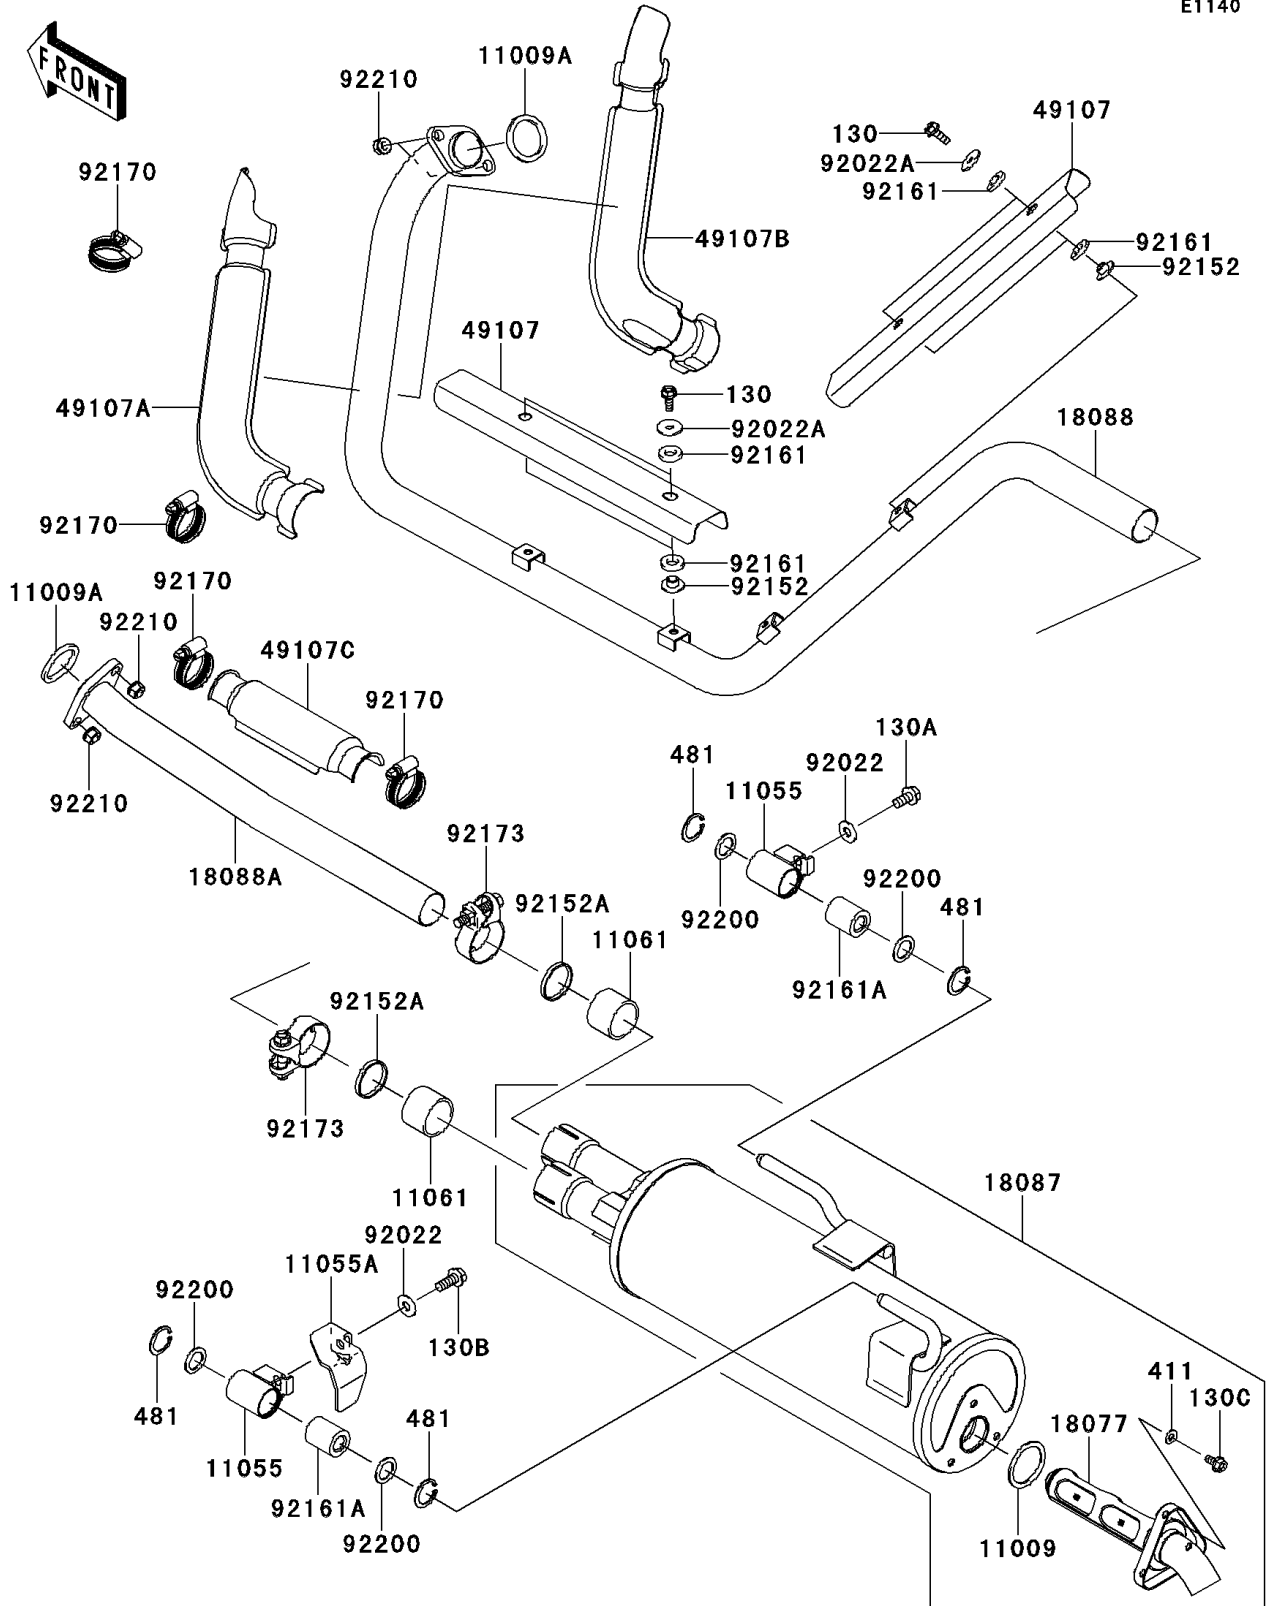

2013 TERYX® 750 FI 4x4 SPORT PARTS DIAGRAM

Muffler(s)

E1140

2013 TERYX® 750 FI 4x4 SPORT PARTS LIST

Muffler(s)

ITEM NAME	PART NUMBER	QUANTITY
BOLT-FLANGED,6X16 (Ref # 130)	130BD0616	4
BOLT-FLANGED,8X16 (Ref # 130A)	130CB0816	1
BOLT-FLANGED,8X20 (Ref # 130B)	130CB0820	1
BOLT-FLANGED,6X12 (Ref # 130C)	130CD0612	3
WASHER-PLAIN,6MM (Ref # 411)	411S0600	3
CIRCLIP-TYPE-C,25MM (Ref # 481)	481J2500	4
GASKET,EXHAUST PIPE HOLDER (Ref # 11009)	11009-1856	1
GASKET,EXHAUST HOLDER (Ref # 11009A)	11009-1894	2
BRACKET (Ref # 11055)	11055-0825	2
BRACKET (Ref # 11055A)	11055-1374	1
GASKET,MUFFLER CONNECTING (Ref # 11061)	11061-0360	2
ARRESTER-SPARK (Ref # 18077)	18077-0027	1
MUFFLER (Ref # 18087)	18087-0205	1
PIPE-EXHAUST,FR (Ref # 18088)	18088-0490	1
PIPE-EXHAUST,RR (Ref # 18088A)	18088-0806	1
COVER-EXHAUST PIPE,MIDDLE (Ref # 49107)	49107-0118	2
COVER-EXHAUST PIPE,FR,LH (Ref # 49107A)	49107-0147	1
COVER-EXHAUST PIPE,FR,RH (Ref # 49107B)	49107-0148	1
COVER-EXHAUST PIPE,RR (Ref # 49107C)	49107-0149	1
WASHER,8.5X20X1.6,BLACK (Ref # 92022)	92022-1317	2
WASHER,6.5X22X1.6 (Ref # 92022A)	92022-237	4
COLLAR (Ref # 92152)	92152-0423	4
COLLAR (Ref # 92152A)	92152-0741	2
DAMPER (Ref # 92161)	92161-0319	8
DAMPER (Ref # 92161A)	92161-0594	2
CLAMP (Ref # 92170)	92170-1036	4
CLAMP,39.5MM (Ref # 92173)	92173-0009	2
WASHER,17X24.5X1.2 (Ref # 92200)	92200-0421	4
NUT,8MM (Ref # 92210)	92210-1242	4