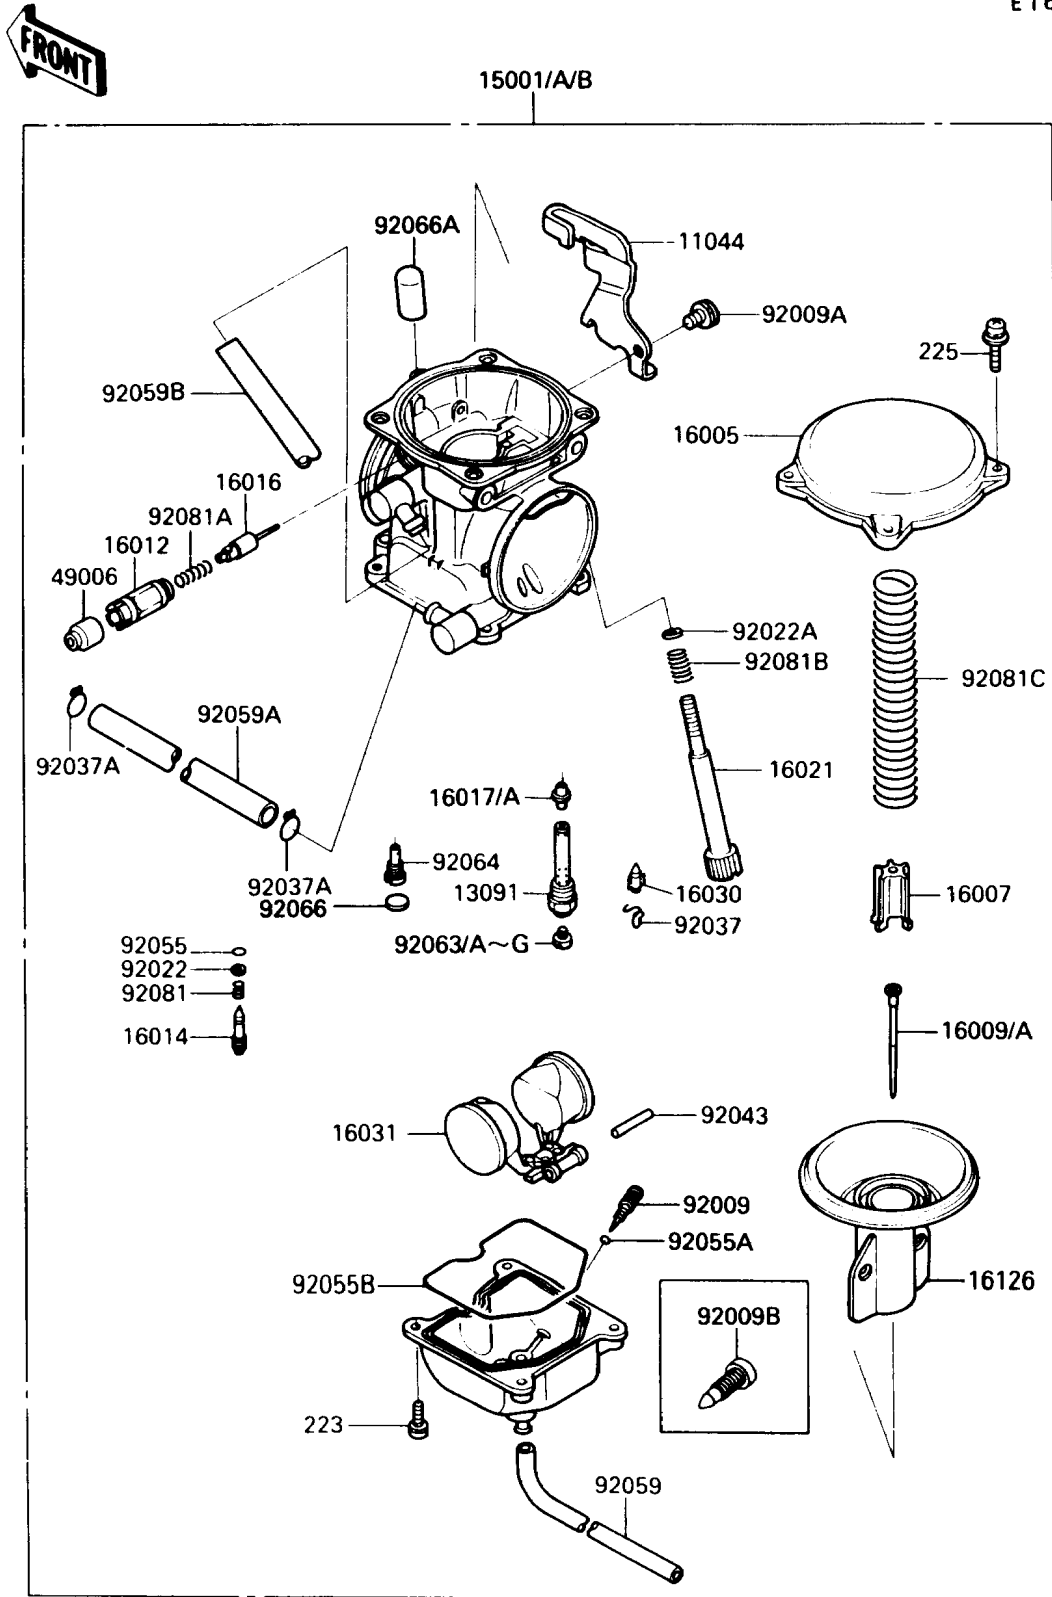

1990 KLR250 PARTS DIAGRAM

Carburetor

E1611