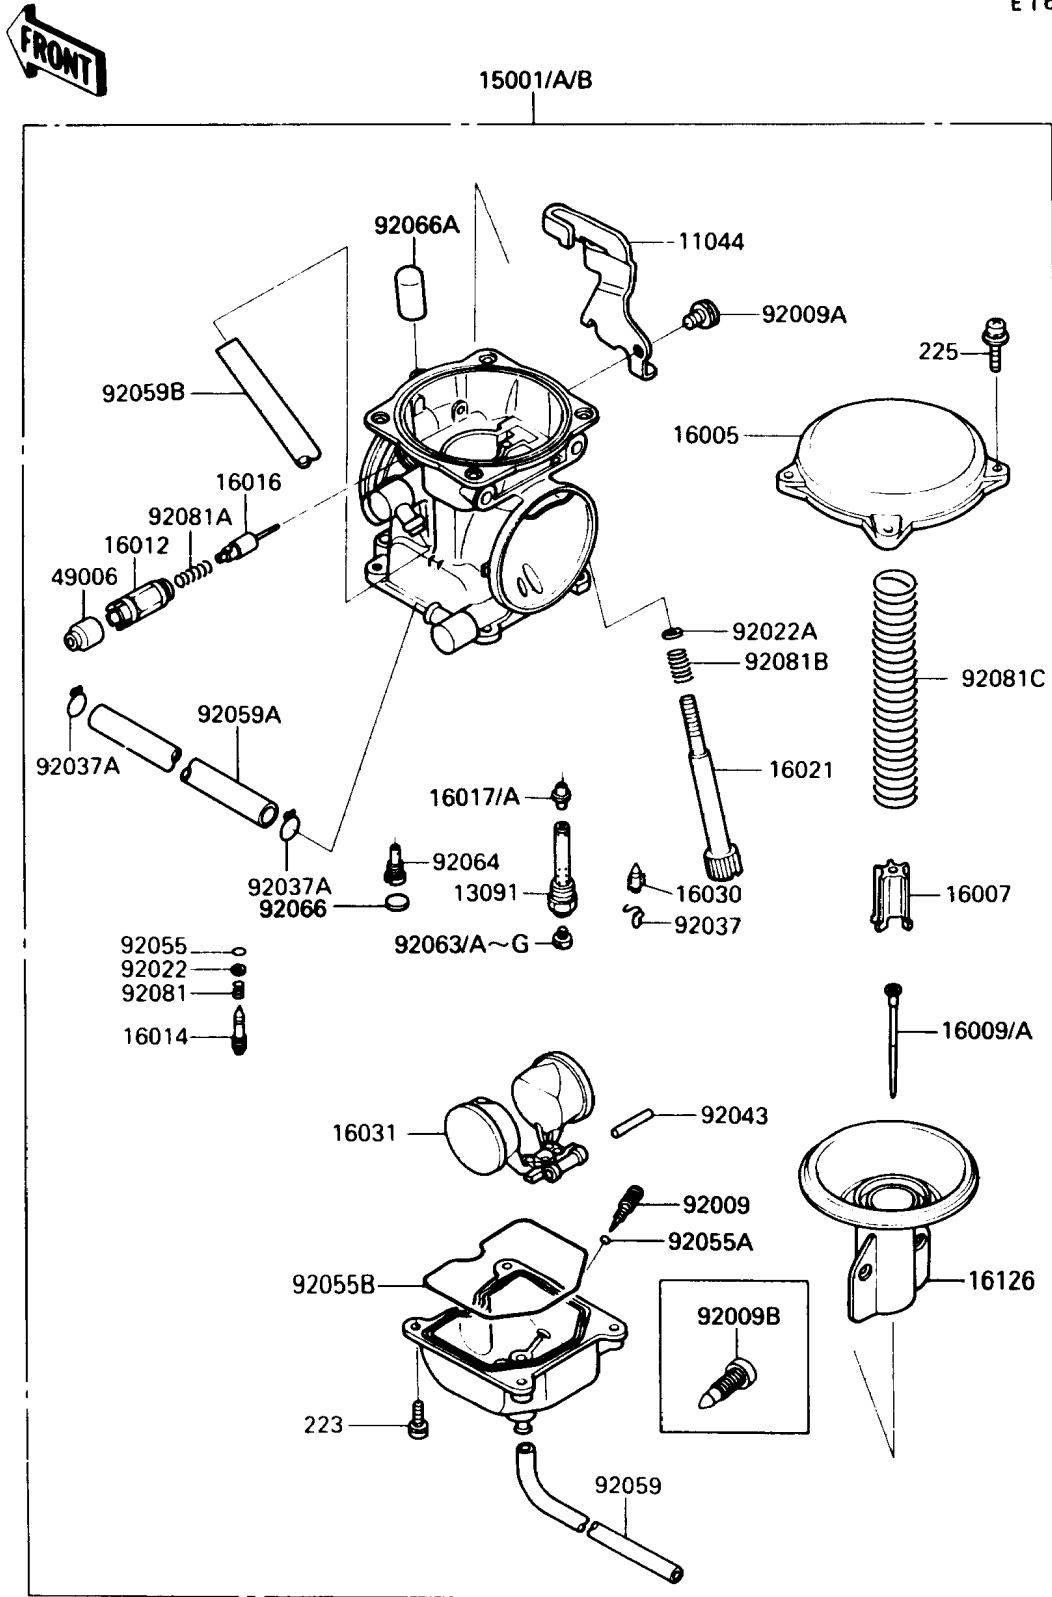

# 1991 KLR250 PARTS DIAGRAM

Carburetor

E1611

# 1991 KLR250 PARTS LIST

## Carburetor

ITEM NAME	PART NUMBER	QUANTITY
BRACKET,THROTTLE CABLE (Ref # 11044)	11044-1061	1
HOLDER,NEEDLE JET (Ref # 13091)	13091-1259	1
CARBURETOR-ASSY (Ref # 15001)	15001-1099	1
CARBURETOR-ASSY (Ref # 15001A)	15001-1121	1
CARBURETOR-ASSY (Ref # 15001B)	15001-1122	1
TOP-CHAMBER,MIXING,27/60 (Ref # 16005)	16005-1057	1
SEAT-SPRING,VALVE (Ref # 16007)	16007-1117	1
NEEDLE-JET,N31A (Ref # 16009)	16009-1253	1
NEEDLE-JET,N31C (Ref # 16009A)	16009-1255	1
CAP-STARTER PLUNGER (Ref # 16012)	16012-1055	1
SCREW-PILOT AIR (Ref # 16014)	16014-1029	1
PLUNGER,STARTER (Ref # 16016)	16016-1065	1
JET-NEEDLE (Ref # 16017)	16017-1265	1
JET-NEEDLE,#6 (Ref # 16017A)	16017-1266	1
SCREW-THROTTLE STOP (Ref # 16021)	16021-1109	1
VALVE-FLOAT (Ref # 16030)	16030-1007	1
FLOAT (Ref # 16031)	16031-1056	1
VALVE,VACUUM (Ref # 16126)	16126-1163	1
BOOT,STARTER PLUNGER (Ref # 49006)	49006-1165	1
SCREW,DRAIN,M6X1.0 (Ref # 92009)	92009-1095	1
SCREW,5X10 (Ref # 92009A)	92009-1365	1
SCREW,DRAIN,M6X0.75 (Ref # 92009B)	92009-1551	1
WASHER,PLAIN (Ref # 92022)	92022-1003	1
WASHER,THROTTLE STOP SCREW (Ref # 92022A)	92022-1587	1
CLAMP,FLOAT VALVE (Ref # 92037)	16044-007	1
CLAMP,TUBE (Ref # 92037A)	92037-1531	2
PIN,FLOAT (Ref # 92043)	92043-1207	1
RING-O,PILOT ADJUST (Ref # 92055)	92055-1002	1
RING-O,DRAIN SCREW (Ref # 92055A)	92055-1053	1