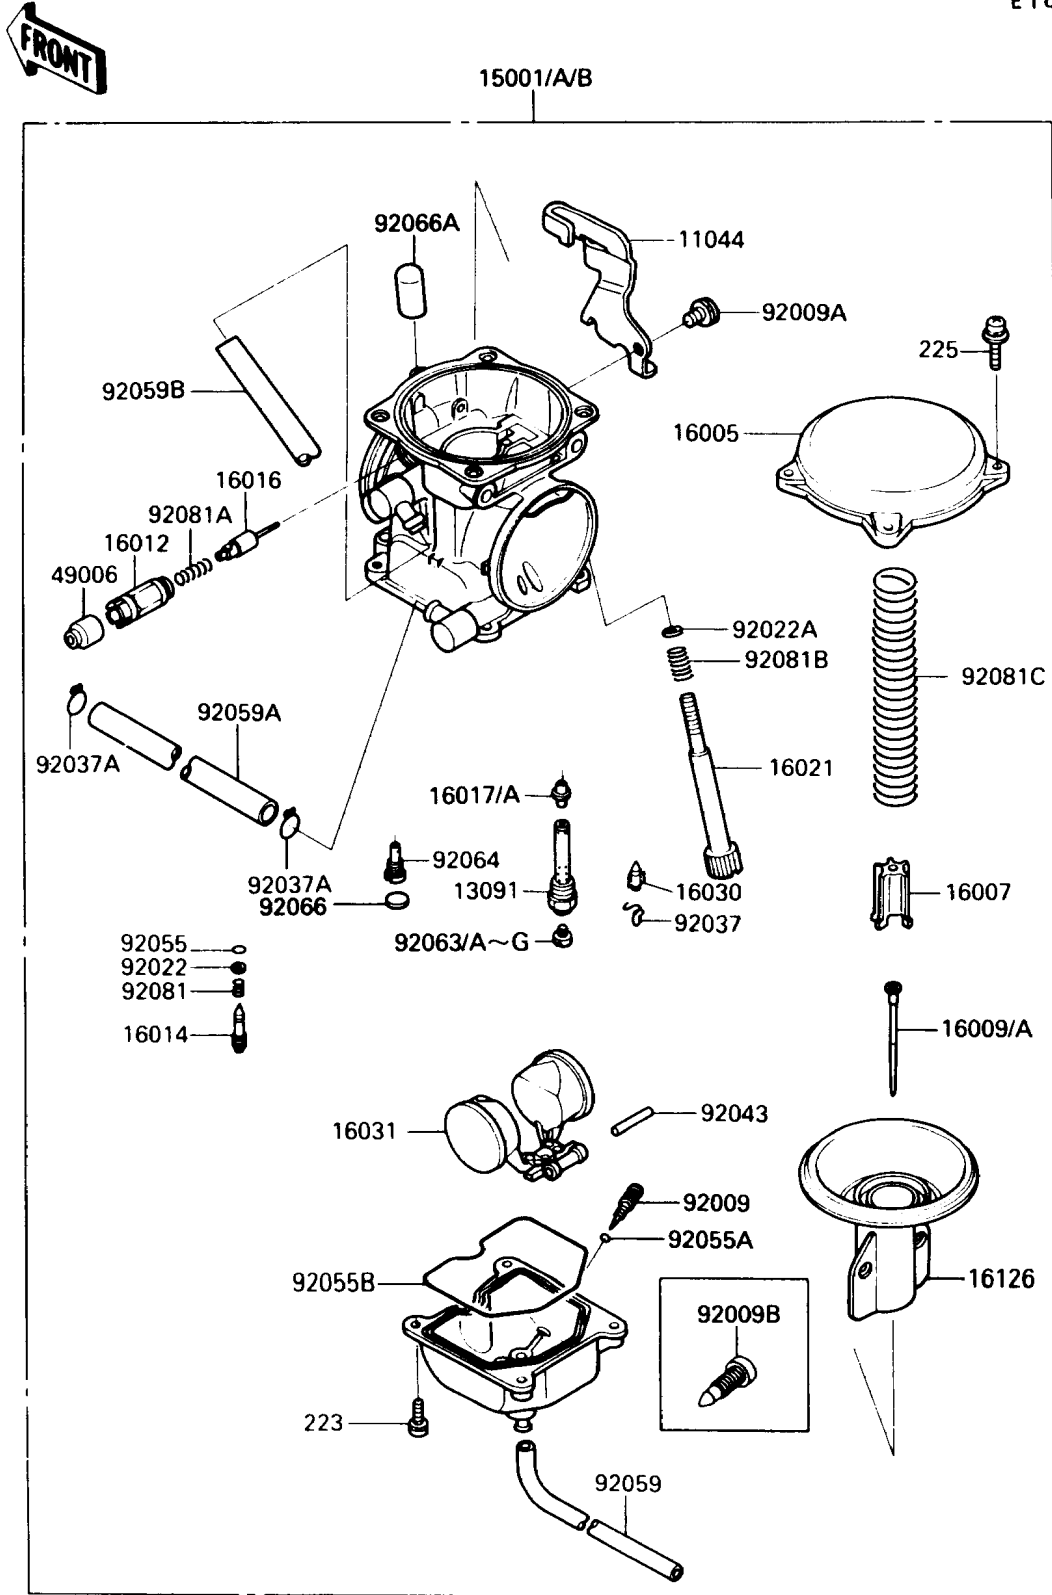

1992 KLR250 PARTS DIAGRAM

Carburetor

E1611

1992 KLR250 PARTS LIST

Carburetor

ITEM NAME	PART NUMBER	QUANTITY
BRACKET,THROTTLE CABLE (Ref # 11044)	11044-1061	1
HOLDER,NEEDLE JET (Ref # 13091)	13091-1259	1
CARBURETOR-ASSY (Ref # 15001)	15001-1099	1
CARBURETOR-ASSY (Ref # 15001A)	15001-1121	1
CARBURETOR-ASSY (Ref # 15001B)	15001-1122	1
TOP-CHAMBER,MIXING,27/60 (Ref # 16005)	16005-1057	1
SEAT-SPRING,VALVE (Ref # 16007)	16007-1117	1
NEEDLE-JET,N31A (Ref # 16009)	16009-1253	1
NEEDLE-JET,N31C (Ref # 16009A)	16009-1255	1
CAP-STARTER PLUNGER (Ref # 16012)	16012-1055	1
SCREW-PILOT AIR (Ref # 16014)	16014-1029	1
PLUNGER,STARTER (Ref # 16016)	16016-1065	1
JET-NEEDLE (Ref # 16017)	16017-1265	1
JET-NEEDLE,#6 (Ref # 16017A)	16017-1266	1
SCREW-THROTTLE STOP (Ref # 16021)	16021-1109	1
VALVE-FLOAT (Ref # 16030)	16030-1007	1
FLOAT (Ref # 16031)	16031-1056	1
VALVE,VACUUM (Ref # 16126)	16126-1163	1
BOOT,STARTER PLUNGER (Ref # 49006)	49006-1165	1
SCREW,DRAIN,M6X1.0 (Ref # 92009)	92009-1095	1
SCREW,5X10 (Ref # 92009A)	92009-1365	1
SCREW,DRAIN,M6X0.75 (Ref # 92009B)	92009-1551	1
WASHER,PLAIN (Ref # 92022)	92022-1003	1
WASHER,THROTTLE STOP SCREW (Ref # 92022A)	92022-1587	1
CLAMP,FLOAT VALVE (Ref # 92037)	16044-007	1
CLAMP,TUBE (Ref # 92037A)	92037-1531	2
PIN,FLOAT (Ref # 92043)	92043-1207	1
RING-O,PILOT ADJUST (Ref # 92055)	92055-1002	1
RING-O,DRAIN SCREW (Ref # 92055A)	92055-1053	1