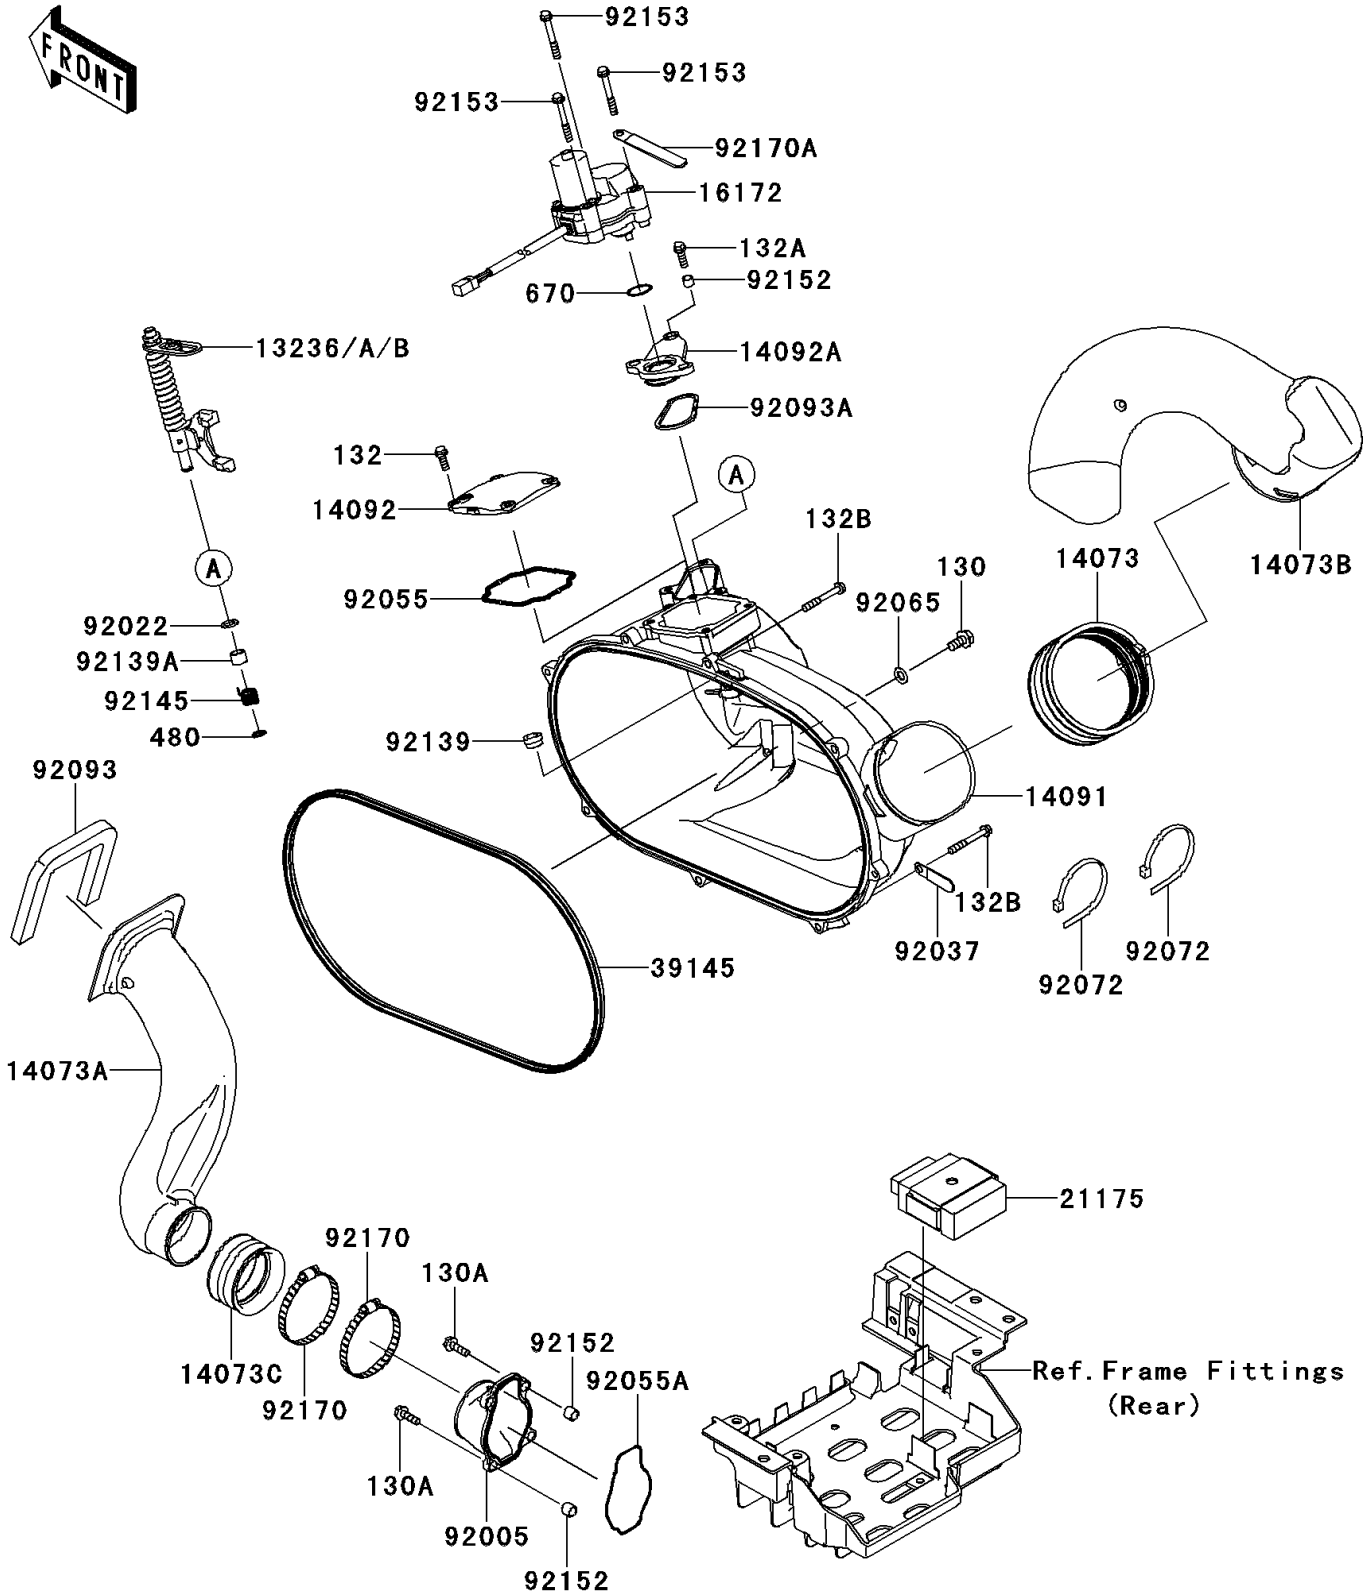

2013 TERYX® 750 FI 4x4 SPORT PARTS DIAGRAM

Converter Cover

E1393

2013 TERYX® 750 FI 4x4 SPORT PARTS LIST

Converter Cover

ITEM NAME	PART NUMBER	QUANTITY
BOLT-FLANGED,8X16 (Ref # 130)	130BA0816	1
BOLT-FLANGED,6X20 (Ref # 130A)	130CD0620	4
BOLT-FLANGED-SMALL,6X18 (Ref # 132)	132BA0618	4
BOLT-FLANGED-SMALL,6X20 (Ref # 132A)	132BA0620	1
BOLT-FLANGED-SMALL,6X45 (Ref # 132B)	132BA0645	8
CIRCLIP-TYPE-C,10MM (Ref # 480)	480J1000	1
O RING (Ref # 670)	670D3022	1
LEVER-COMP,YELLOW (Ref # 13236)	13236-0123	AR
LEVER-COMP,GREEN (Ref # 13236A)	13236-0124	AR
LEVER-COMP,PAINT LESS (Ref # 13236B)	13236-0125	1
DUCT,EXHAUST JOINT (Ref # 14073)	14073-0136	1
DUCT,INTAKE (Ref # 14073A)	14073-0259	1
DUCT,EXHAUST (Ref # 14073B)	14073-0260	1
DUCT,JOINT (Ref # 14073C)	14073-1775	1
COVER,CVT (Ref # 14091)	14091-0671	1
COVER,ACCESS (Ref # 14092)	14092-0066	1
COVER,ACTUATOR (Ref # 14092A)	14092-0796	1
ACTUATOR (Ref # 16172)	16172-0019	1
CONTROL UNIT-ELECTRONIC (Ref # 21175)	21175-0151	1
TRIM-SEAL (Ref # 39145)	39145-0703	1
FITTING (Ref # 92005)	92005-0718	1
WASHER,10.2X16X1 (Ref # 92022)	92022-1829	1
CLAMP,L=45 (Ref # 92037)	92037-1539	1
RING-O (Ref # 92055)	92055-0120	1
RING-O (Ref # 92055A)	92055-1630	1
GASKET (Ref # 92065)	92065-023	1
BAND,L=460 (Ref # 92072)	92072-0073	2
SEAL,INTAKE DUCT (Ref # 92093)	92093-0150	1
SEAL (Ref # 92093A)	92093-1548	1

2013 TERYX® 750 FI 4x4 SPORT PARTS LIST

Converter Cover

ITEM NAME	PART NUMBER	QUANTITY
BUSHING,10X14X11 (Ref # 92139)	92139-0214	1
BUSHING,10X13X11.9 (Ref # 92139A)	92139-0254	1
SPRING,RETURN (Ref # 92145)	92145-0443	1
COLLAR (Ref # 92152)	92152-1332	5
BOLT,6X47 (Ref # 92153)	92153-0678	3
CLAMP (Ref # 92170)	92170-1764	2
CLAMP (Ref # 92170A)	92170-1925	1