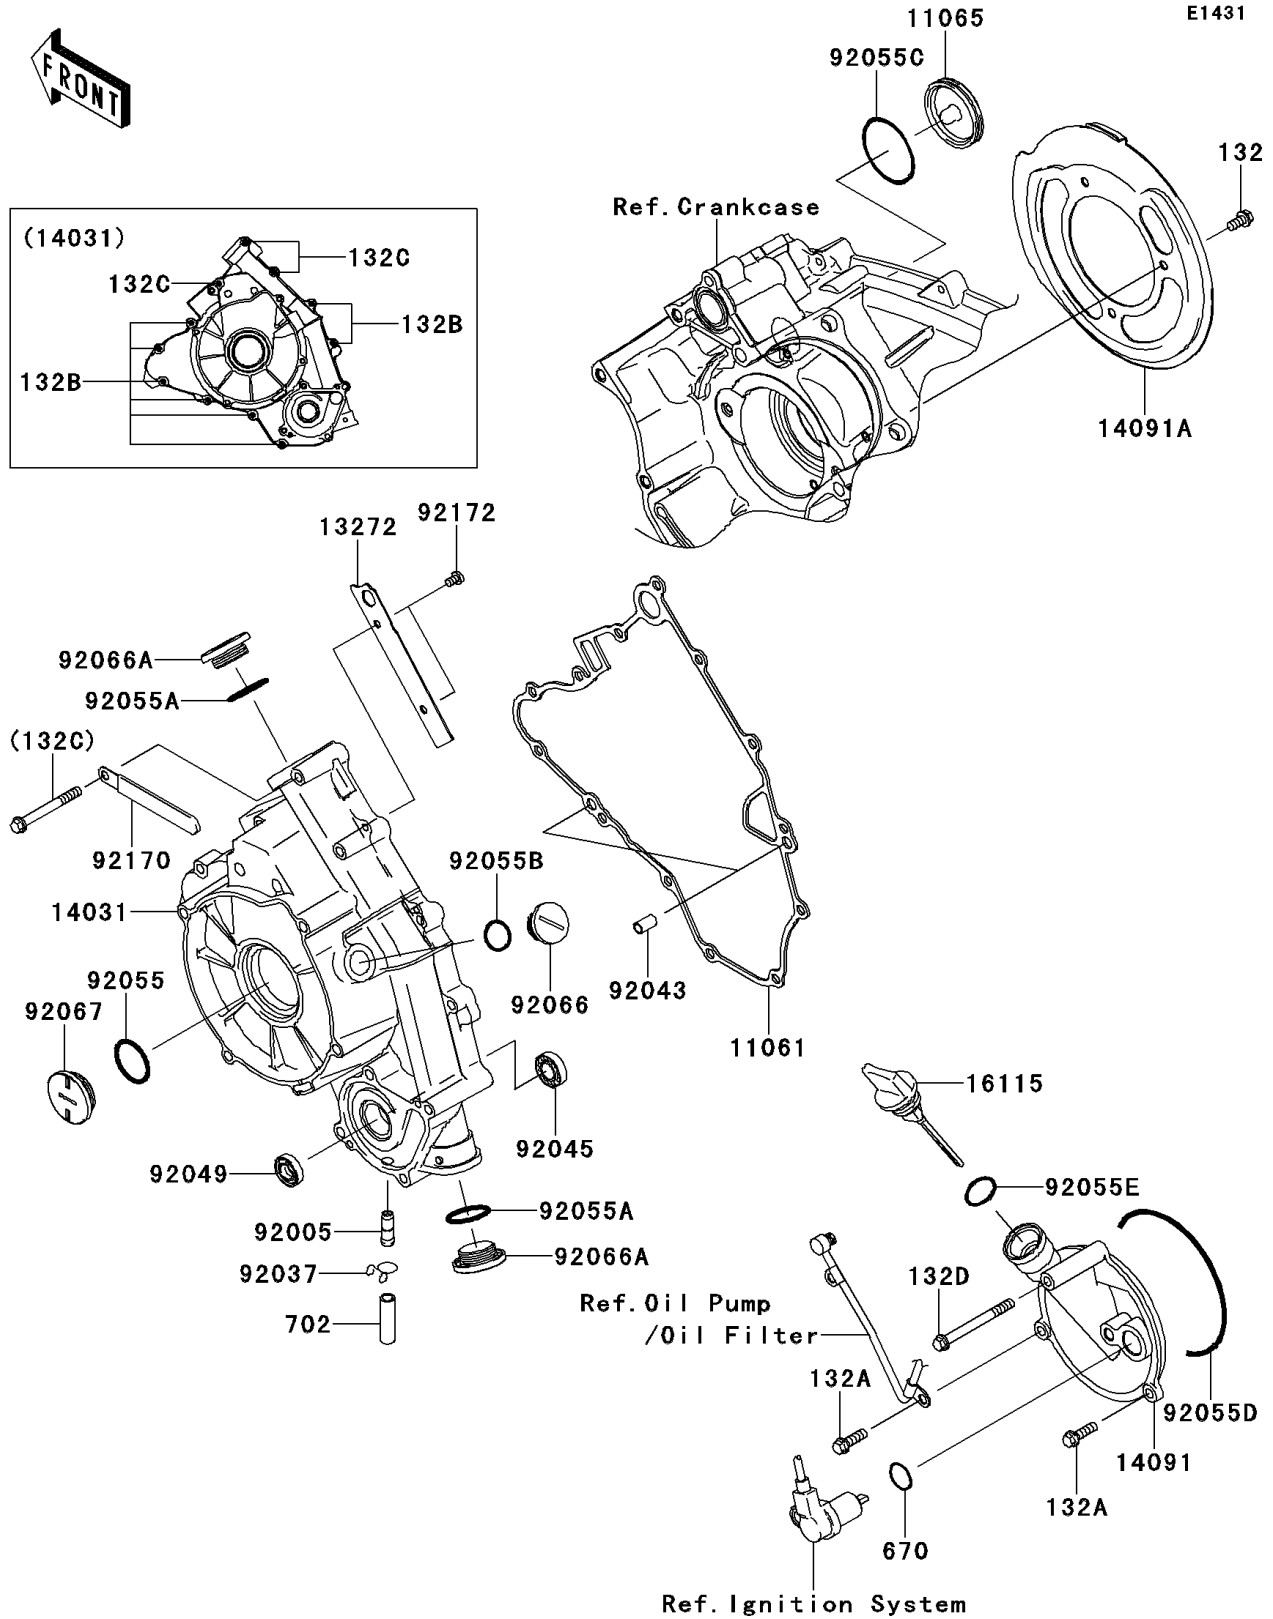

2013 TERYX® 750 FI 4x4 SPORT PARTS DIAGRAM

Engine Cover(s)

2013 TERYX® 750 FI 4x4 SPORT PARTS LIST

Engine Cover(s)

ITEM NAME	PART NUMBER	QUANTITY
BOLT-FLANGED-SMALL,6X12 (Ref # 132)	132BD0612	3
BOLT-FLANGED-SMALL,6X20 (Ref # 132A)	132BD0620	2
BOLT-FLANGED-SMALL,6X30 (Ref # 132B)	132BD0630	8
BOLT-FLANGED-SMALL,6X55 (Ref # 132C)	132BD0655	3
BOLT-FLANGED-SMALL,6X65 (Ref # 132D)	132BD0665	1
O RING (Ref # 670)	670D2018	1
TUBE-RUBBER,7X10X35 (Ref # 702)	702A07035	1
GASKET (Ref # 11061)	11061-1119	1
CAP (Ref # 11065)	11065-1151	1
PLATE (Ref # 13272)	13272-1090	1
COVER-GENERATOR (Ref # 14031)	14031-0565	1
COVER (Ref # 14091)	14091-1365	1
COVER,BELT CONVERTER (Ref # 14091A)	14091-1571	1
CAP-OIL FILLER (Ref # 16115)	16115-0023	1
FITTING (Ref # 92005)	92005-1369	1
CLAMP,TUBE (Ref # 92037)	92037-147	1
PIN,6.2X8X14 (Ref # 92043)	92043-1263	2
BEARING-BALL,6901 (Ref # 92045)	92045-0084	1
SEAL-OIL,SC 12X22X5 (Ref # 92049)	92049-1228	1
RING-O,27.7X2.4 (Ref # 92055)	92055-091	1
RING-O,25.7X2.4 (Ref # 92055A)	92055-1136	2
RING-O,20X2 (Ref # 92055B)	92055-1146	1
RING-O,44.7X2.4 (Ref # 92055C)	92055-1279	1
RING-O,99.5X2.0 (Ref # 92055D)	92055-1632	1
RING-O,20X3 (Ref # 92055E)	92055-2185	1
PLUG,COVER (Ref # 92066)	92066-0011	1
PLUG,25X8 (Ref # 92066A)	92066-0012	2
PLUG,30X8 (Ref # 92067)	92067-024	1
CLAMP (Ref # 92170)	92170-1925	1

2013 TERYX® 750 FI 4x4 SPORT PARTS LIST

Engine Cover(s)

ITEM NAME	PART NUMBER	QUANTITY
SCREW,5X8 (Ref # 92172)	92172-0119	2