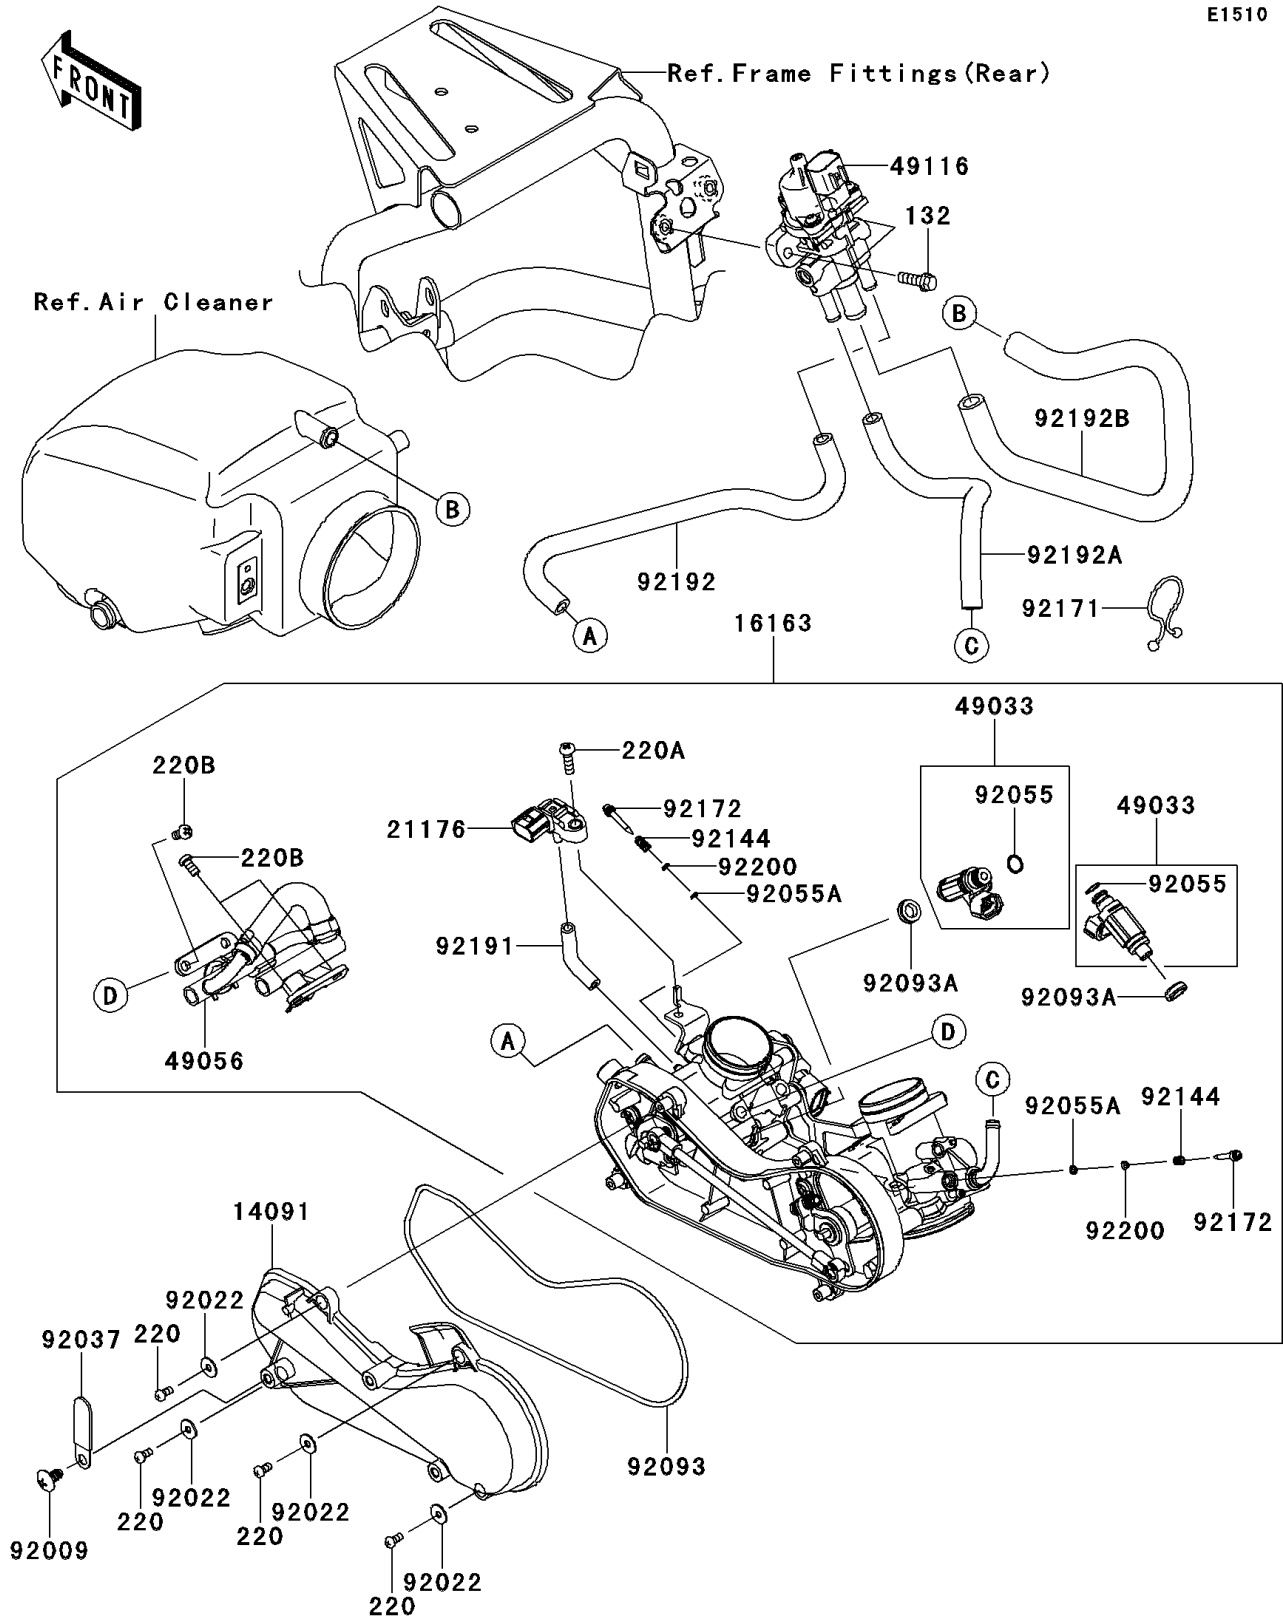

2013 TERYX® 750 FI 4x4 SPORT PARTS DIAGRAM

Throttle

E1510

2013 TERYX® 750 FI 4x4 SPORT PARTS LIST

Throttle

ITEM NAME	PART NUMBER	QUANTITY
BOLT-FLANGED-SMALL,6X18 (Ref # 132)	132BD0618	2
SCREW-PAN-CROS,4X8 (Ref # 220)	220AA0408	4
SCREW-PAN-CROS,5X16 (Ref # 220A)	220AA0516	1
SCREW-PAN-CROSS,6X12 (Ref # 220B)	220D0612	4
COVER,THROTTLE LINK (Ref # 14091)	14091-1731	1
THROTTLE-ASSY,34EIS (Ref # 16163)	16163-0736	1
SENSOR,PRESSURE (Ref # 21176)	21176-0111	1
NOZZLE-INJECTION (Ref # 49033)	49033-1060	2
PIPE-INJECTION (Ref # 49056)	49056-0033	1
VALVE-ASSY,ISC (Ref # 49116)	49116-0026	1
SCREW,6X12 (Ref # 92009)	92009-1480	1
WASHER,5.2X13X1 (Ref # 92022)	92022-1380	4
CLAMP,L=45 (Ref # 92037)	92037-1539	1
RING-O,INJECTION NOZZLE (Ref # 92055)	92055-1622	2
RING-O,AIR SCREW (Ref # 92055A)	92055-1658	2
SEAL (Ref # 92093)	92093-0082	1
SEAL (Ref # 92093A)	92093-0127	2
SPRING,THROTTLE STOP SCREW (Ref # 92144)	92144-1674	2
CLAMP (Ref # 92171)	92171-0876	1
SCREW (Ref # 92172)	92172-0156	2
TUBE,3.2X7.4X70 (Ref # 92191)	92191-1552	1
TUBE,ISC-FR THROBO (Ref # 92192)	92192-0765	1
TUBE,ISC-RR THROBO (Ref # 92192A)	92192-0766	1
TUBE,ISC-DUCT (Ref # 92192B)	92192-0767	1
WASHER,PILOT AIR SCREW (Ref # 92200)	92200-1564	2