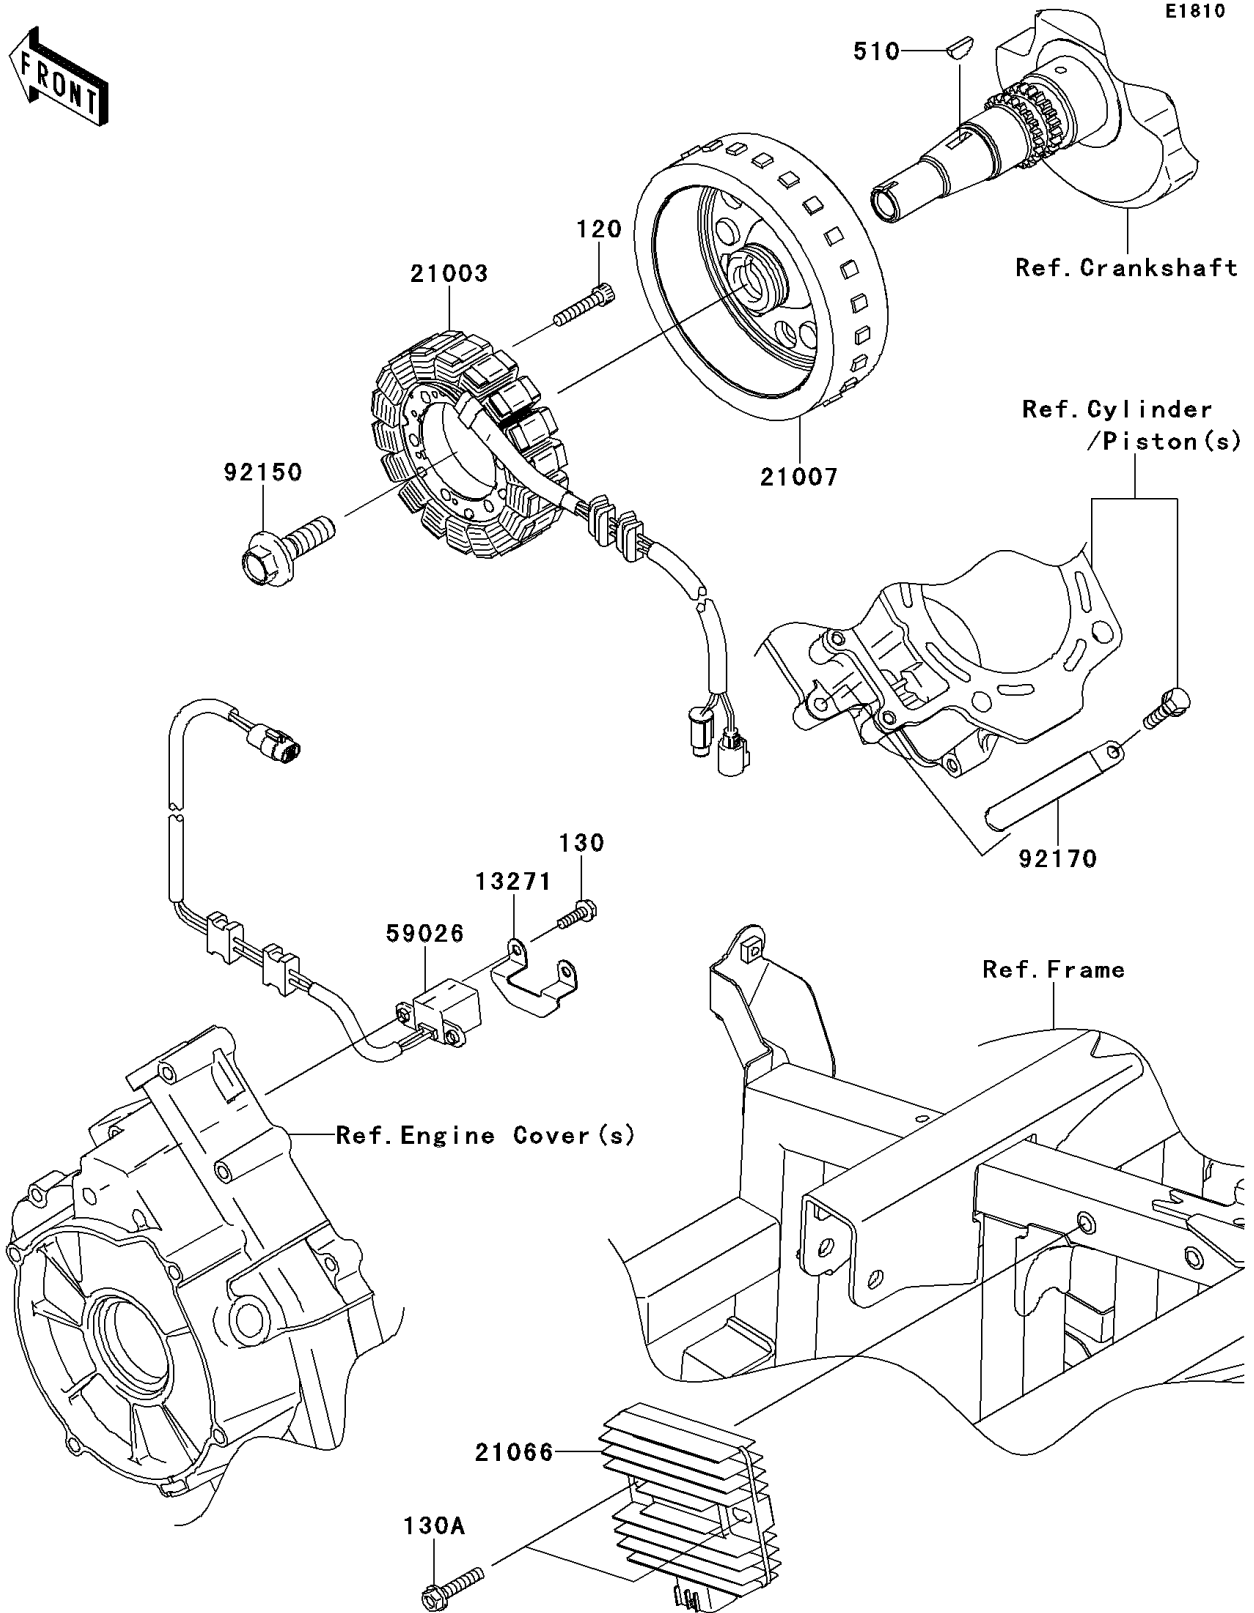

2013 TERYX® 750 FI 4x4 SPORT PARTS DIAGRAM

Generator

2013 TERYX® 750 FI 4x4 SPORT PARTS LIST

Generator

ITEM NAME	PART NUMBER	QUANTITY
BOLT-SOCKET,6X30 (Ref # 120)	120CB0630	3
BOLT-FLANGED,5X16 (Ref # 130)	130BA0516	2
BOLT-FLANGED,6X30 (Ref # 130A)	130BB0630	2
KEY-WOODRUFF (Ref # 510)	510A4200	1
PLATE (Ref # 13271)	13271-1369	1
STATOR (Ref # 21003)	21003-0125	1
ROTOR (Ref # 21007)	21007-0561	1
REGULATOR-VOLTAGE (Ref # 21066)	21066-0030	1
COIL-PULSING (Ref # 59026)	59026-1159	1
BOLT,12X40 (Ref # 92150)	92150-1717	1
CLAMP (Ref # 92170)	92170-1925	1