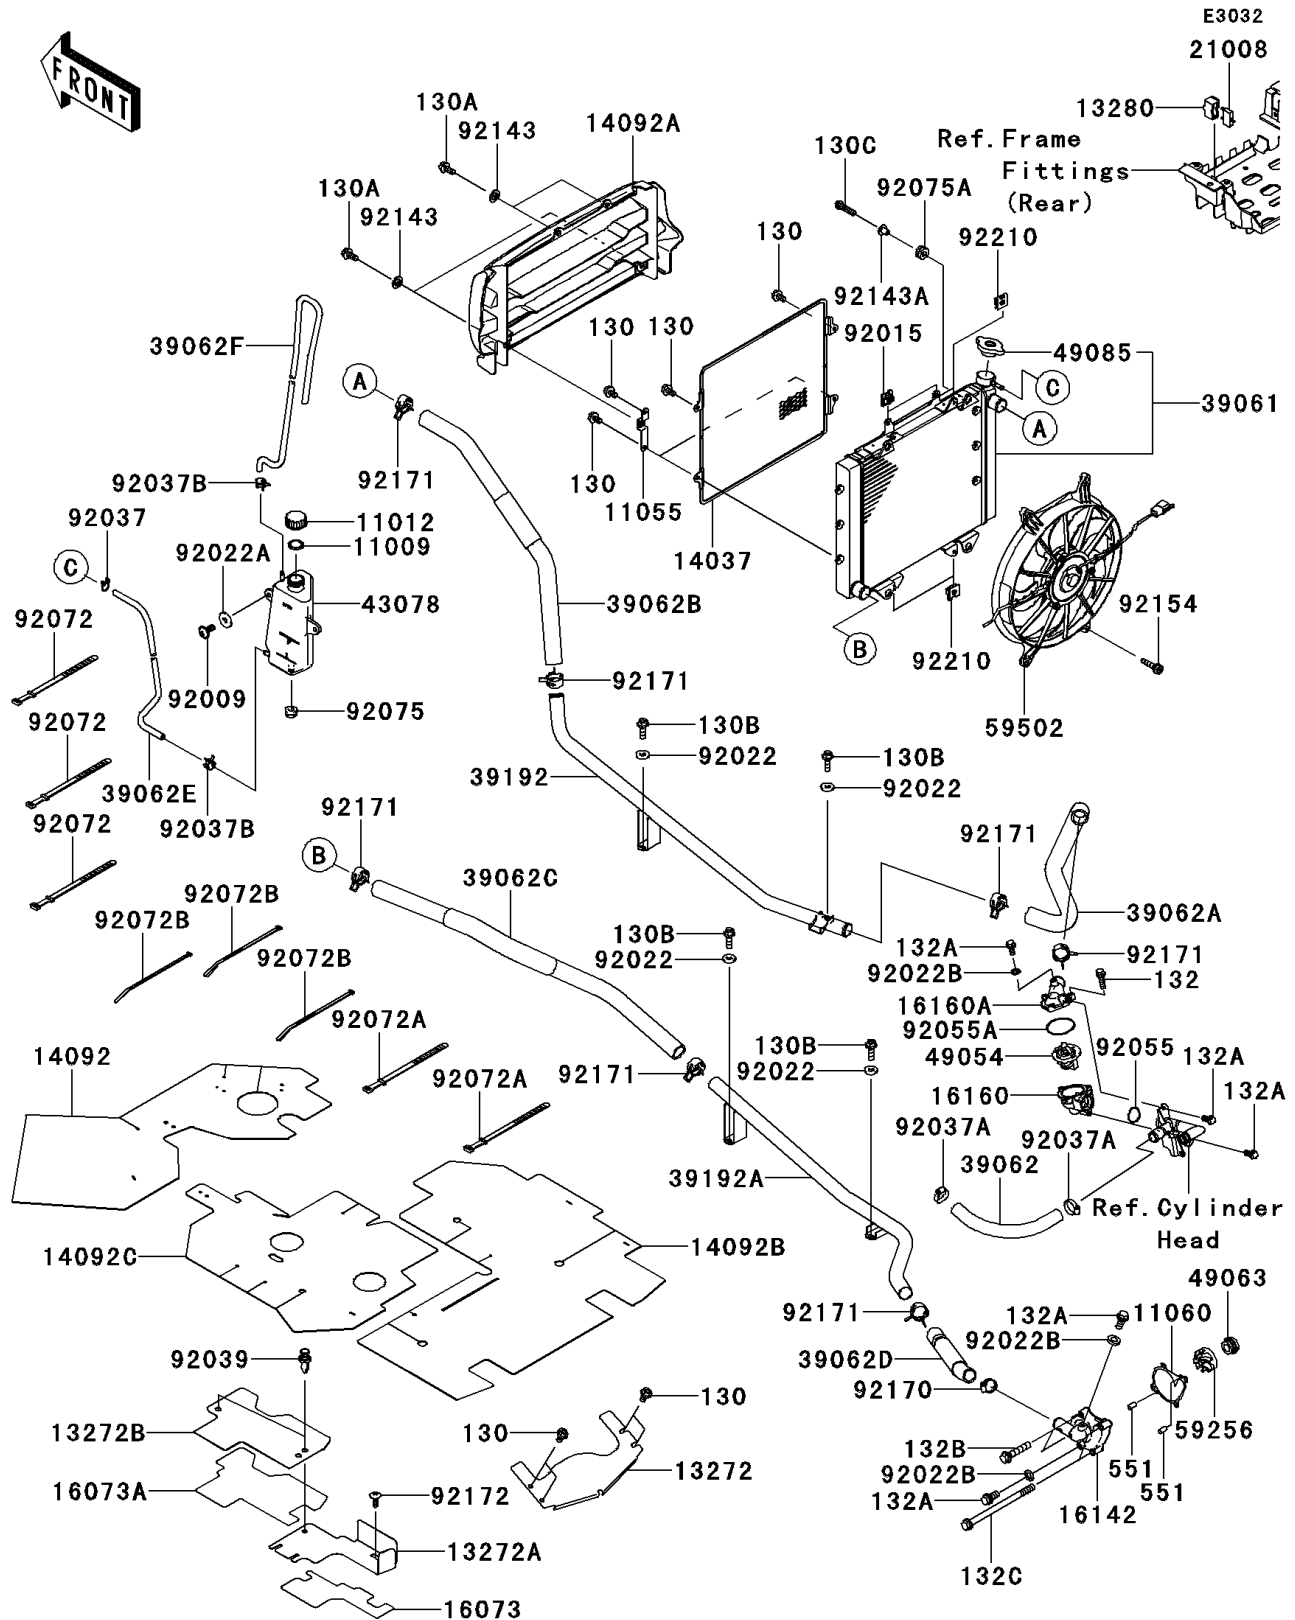

2013 TERYX® 750 FI 4x4 SPORT PARTS DIAGRAM

Radiator

2013 TERYX® 750 FI 4x4 SPORT PARTS LIST

Radiator

ITEM NAME	PART NUMBER	QUANTITY
GASKET,RESERVOIR TANK CAP (Ref # 11009)	11009-1145	1
CAP (Ref # 11012)	11012-1084	1
BRACKET,RAD. COVER (Ref # 11055)	11055-1953	2
GASKET,WATER PUMP (Ref # 11060)	11060-1964	1
PLATE (Ref # 13272)	13272-0729	1
PLATE (Ref # 13272A)	13272-1202	1
PLATE (Ref # 13272B)	13272-1220	1
HOLDER,BREAKER (Ref # 13280)	13280-0082	1
SCREEN (Ref # 14037)	14037-0104	1
COVER (Ref # 14092)	14092-0083	1
COVER,RADIATOR,F.BLACK (Ref # 14092A)	14092-0086-6Z	1
COVER (Ref # 14092B)	14092-0893	1
COVER (Ref # 14092C)	14092-1015	1
INSULATOR (Ref # 16073)	16073-0736	1
INSULATOR (Ref # 16073A)	16073-0737	1
COVER-PUMP,WATER (Ref # 16142)	16142-0002	1
BODY,THERMOSTAT,LWR (Ref # 16160)	16160-0189	1
BODY,THERMOSTAT,UPP (Ref # 16160A)	16160-0225	1
BREAKER,RAD. FAN,12A (Ref # 21008)	21008-0008	1
RADIATOR-ASSY (Ref # 39061)	39061-0180	1
HOSE-COOLING,FR HEAD-THERMO (Ref # 39062)	39062-0316	1
HOSE-COOLING,THERMO-RH PIPE (Ref # 39062A)	39062-0317	1
HOSE-COOLING,RH PIPE-RAD. (Ref # 39062B)	39062-0318	1
HOSE-COOLING,RAD.-LH PIPE (Ref # 39062C)	39062-0319	1
HOSE-COOLING,RAD.-W/P (Ref # 39062D)	39062-0320	1
HOSE-COOLING,5.5X10.5X400 (Ref # 39062E)	39062-0324	1
HOSE-COOLING,5.5X10.5X1310 (Ref # 39062F)	39062-0608	1
PIPE-WATER,RH (Ref # 39192)	39192-0121	1
PIPE-WATER,LH (Ref # 39192A)	39192-0122	1