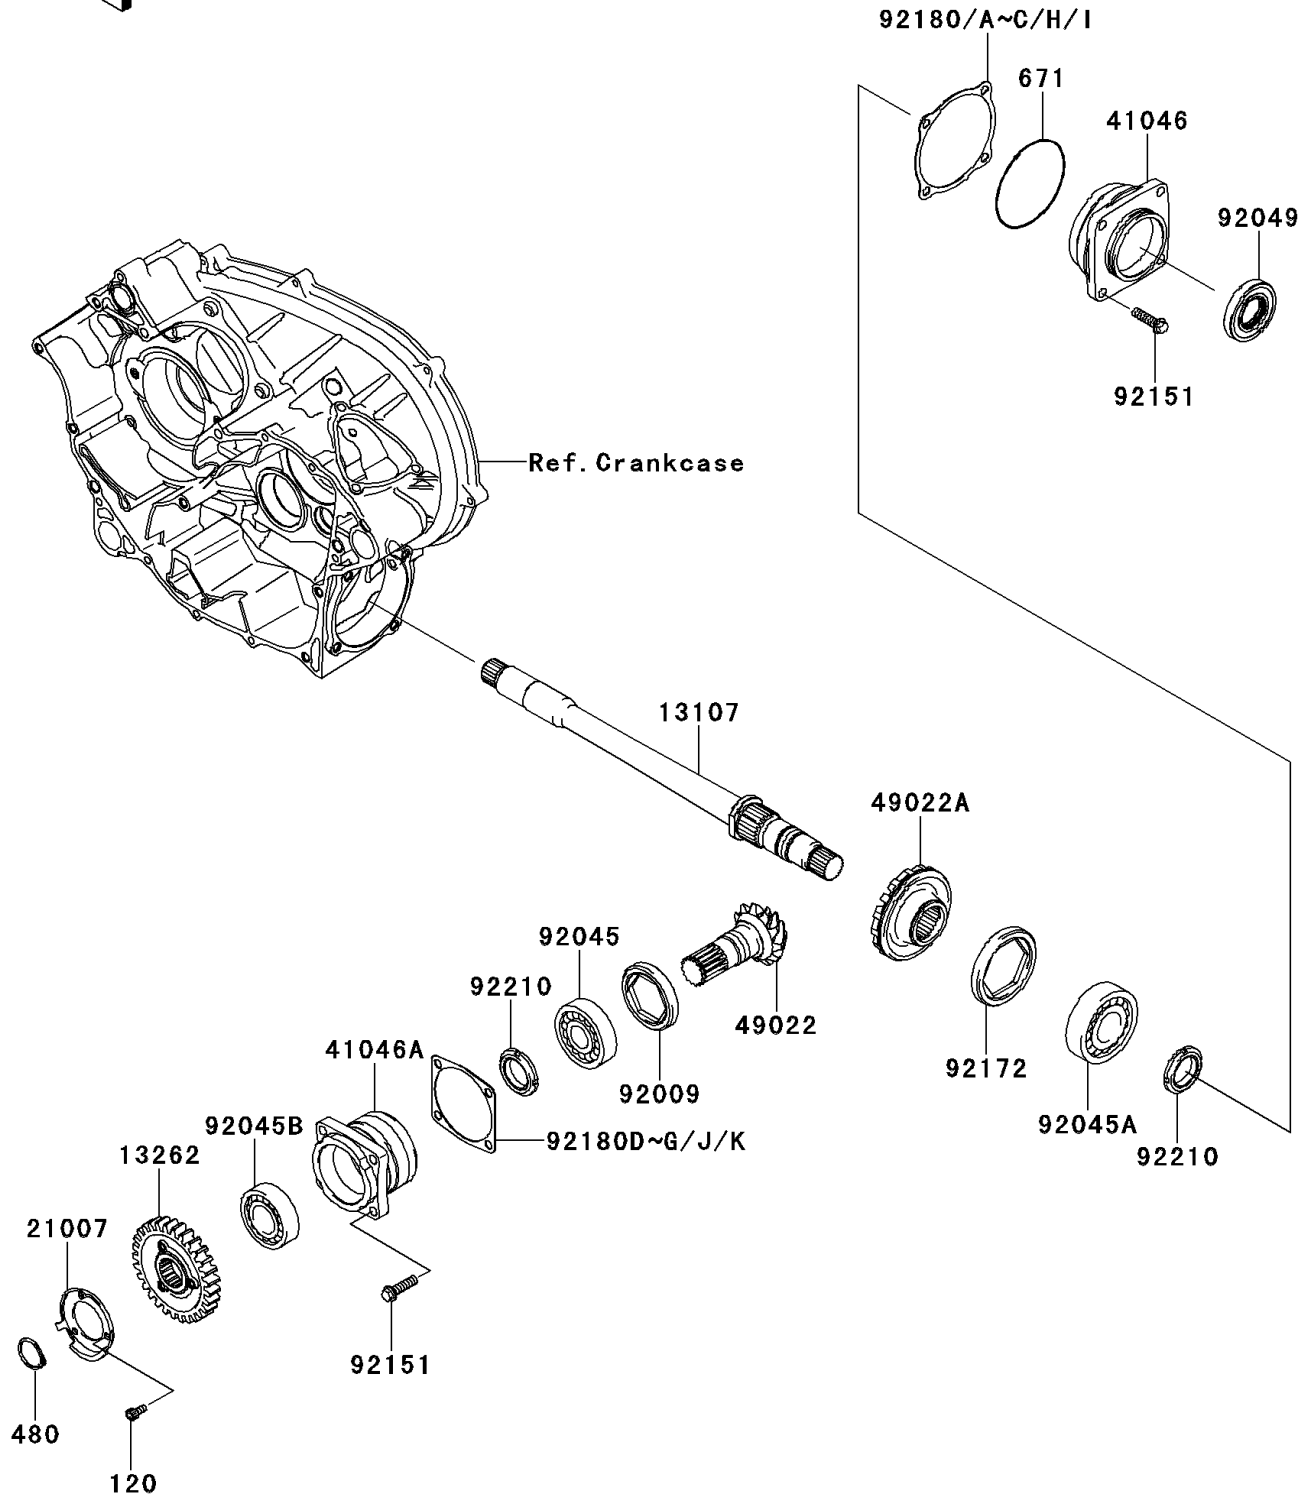

2013 TERYX® 750 FI 4x4 SPORT PARTS DIAGRAM

Front Bevel Gear

E3131

2013 TERYX® 750 FI 4x4 SPORT PARTS LIST

Front Bevel Gear

ITEM NAME	PART NUMBER	QUANTITY
BOLT-SOCKET,6X12 (Ref # 120)	120CA0612	3
CIRCLIP-TYPE-C,28MM (Ref # 480)	480J2800	1
O RING (Ref # 671)	671D2585	1
SHAFT (Ref # 13107)	13107-0176	1
GEAR,OUTPUT DRIVEN,29T (Ref # 13262)	13262-0548	1
ROTOR,REVERSE SENSOR (Ref # 21007)	21007-1416	1
HOUSING-BEARING (Ref # 41046)	41046-0025	1
HOUSING-BEARING (Ref # 41046A)	41046-1101	1
GEAR-BEVEL,DRIVE,11T (Ref # 49022)	49022-0044	1
GEAR-BEVEL,DRIVEN,21T (Ref # 49022A)	49022-0045	1
SCREW,64MM (Ref # 92009)	92009-1914	1
BEARING-BALL (Ref # 92045)	92045-0131	1
BEARING-BALL,6306SH2 (Ref # 92045A)	92045-1190	1
BEARING-BALL,62/28 (Ref # 92045B)	92045-1207	1
SEAL-OIL (Ref # 92049)	92049-0160	1
BOLT-FLANGED-SMALL,8X30 (Ref # 92151)	92151-1688	8
SCREW,SET,75X10 (Ref # 92172)	92172-0371	1
SHIM,DRIVEN,T=0.15 (Ref # 92180)	92180-1307	AR
SHIM,DRIVEN,T=0.20 (Ref # 92180A)	92180-1308	AR
SHIM,DRIVEN,T=0.50 (Ref # 92180B)	92180-1309	AR
SHIM,DRIVEN,T=0.80 (Ref # 92180C)	92180-1310	AR
SHIM,DRIVE,T=0.15 (Ref # 92180D)	92180-1311	AR
SHIM,DRIVE,T=0.20 (Ref # 92180E)	92180-1312	AR
SHIM,DRIVE,T=0.50 (Ref # 92180F)	92180-1313	AR
SHIM,DRIVE,T=0.80 (Ref # 92180G)	92180-1314	AR
SHIM,DRIVEN,T=1.00 (Ref # 92180H)	92180-1349	AR
SHIM,DRIVEN,T=1.20 (Ref # 92180I)	92180-1350	AR
SHIM,DRIVE,T=1.00 (Ref # 92180J)	92180-1351	AR
SHIM,DRIVE,T=1.20 (Ref # 92180K)	92180-1352	AR

2013 TERYX® 750 FI 4x4 SPORT PARTS LIST

Front Bevel Gear

ITEM NAME	PART NUMBER	QUANTITY
NUT,30MM (Ref # 92210)	92210-1294	2