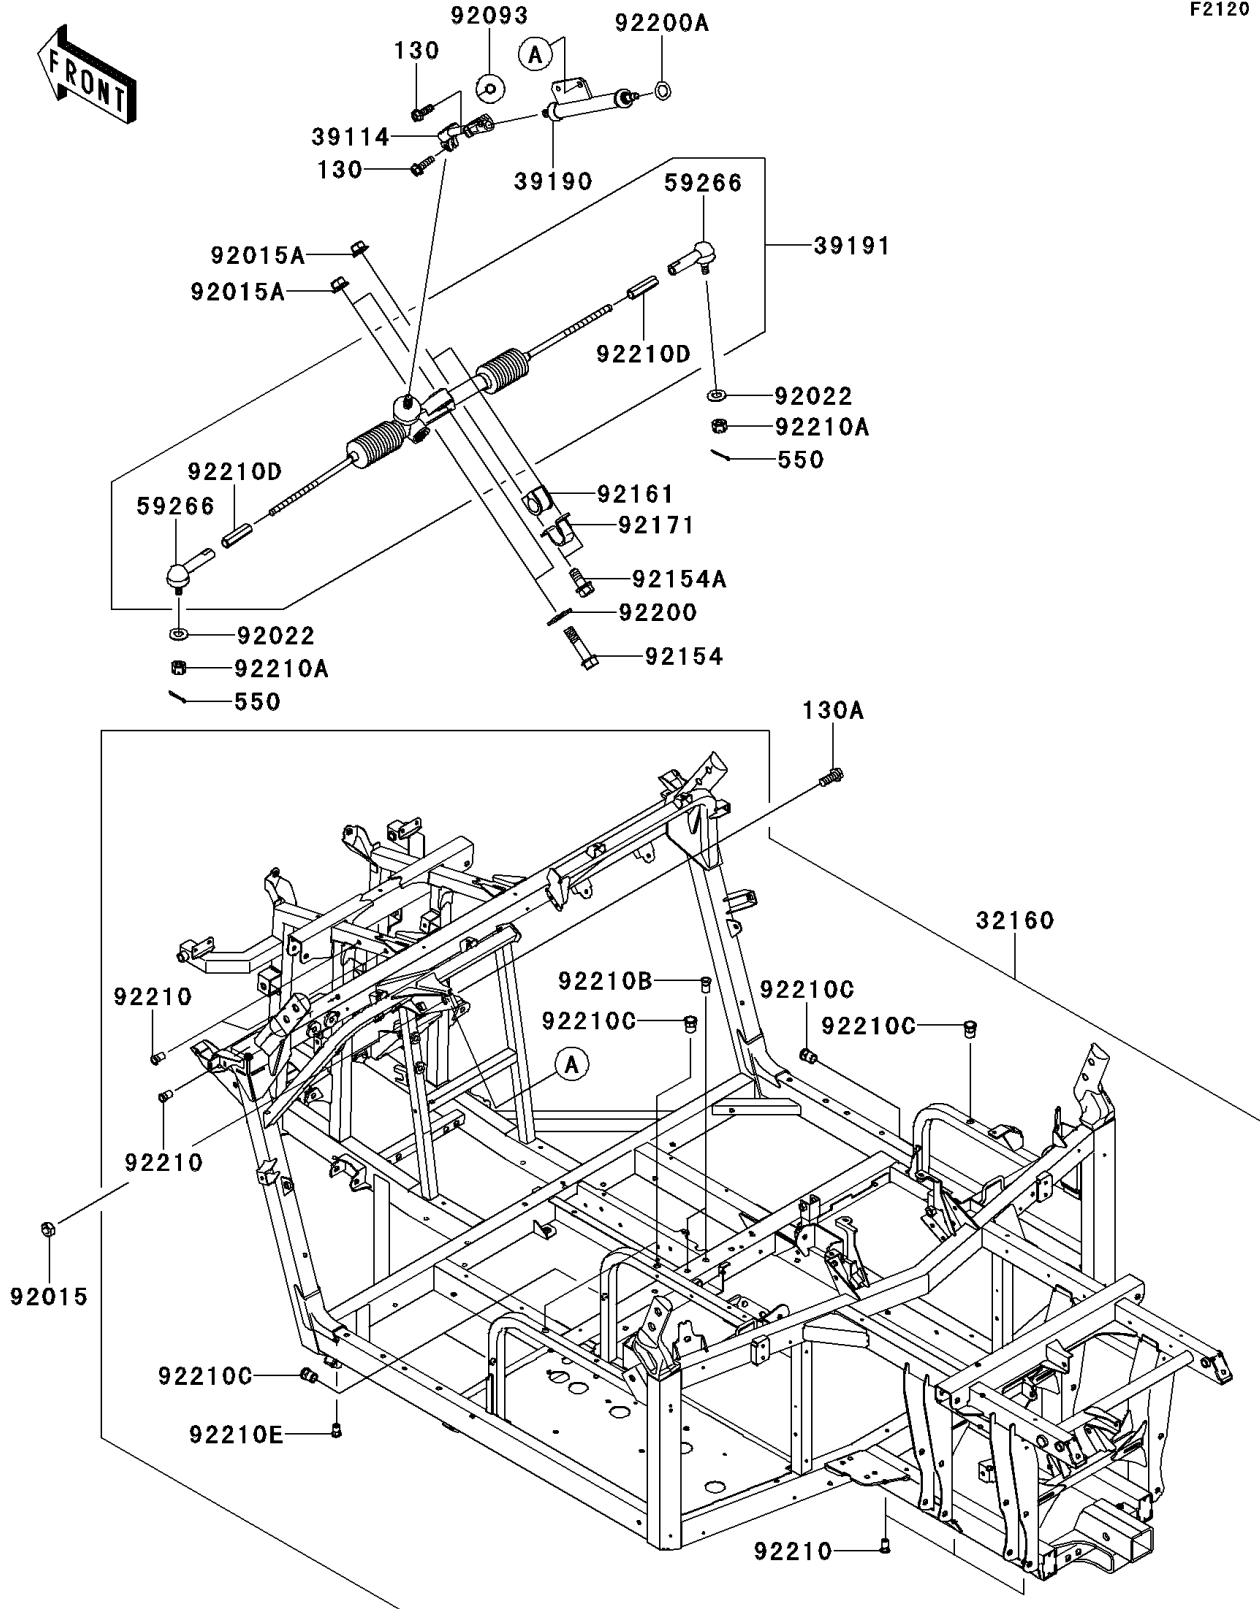

2013 TERYX® 750 FI 4x4 SPORT PARTS DIAGRAM

Frame

F2120

2013 TERYX® 750 FI 4x4 SPORT PARTS LIST

Frame

ITEM NAME	PART NUMBER	QUANTITY
BOLT-FLANGED,8X25 (Ref # 130)	130BA0825	2
BOLT-FLANGED,10X25 (Ref # 130A)	130BA1025	2
PIN-COTTER,3.0X25 (Ref # 550)	550AA3025	2
FRAME-COMP (Ref # 32160)	32160-0604	1
SHAFT-COMP-STRG (Ref # 39114)	39114-0011	1
SHAFT-ASSY-STEERING (Ref # 39190)	39190-0004	1
GEAR-ASSY-STEERING (Ref # 39191)	39191-0303	1
JOINT-BALL (Ref # 59266)	59266-0038	2
NUT,LOCK,10MM,BLACK (Ref # 92015)	92015-1189	1
NUT,LOCK,FLANGED,12MM (Ref # 92015A)	92015-1433	4
WASHER (Ref # 92022)	92022-1831	2
SEAL,STEERING SHAFT (Ref # 92093)	92093-0070	1
BOLT,FLANGED,12X60 (Ref # 92154)	92154-0072	2
BOLT,FLANGED,12X27 (Ref # 92154A)	92154-0073	2
DAMPER,STEERING GEAR (Ref # 92161)	92161-0506	1
CLAMP,STEERING GEAR (Ref # 92171)	92171-1866	1
WASHER,12.3X38X2.0 (Ref # 92200)	92200-0379	2
WASHER,15X25X1.6 (Ref # 92200A)	92200-0460	1
NUT,POP,6MM,L=16.5 (Ref # 92210)	92210-0324	10
NUT,CASTLE,12MM (Ref # 92210A)	92210-0395	2
NUT,FLANGED,8MM (Ref # 92210B)	92210-0527	2
NUT,10MM (Ref # 92210C)	92210-0573	6
NUT,14MM (Ref # 92210D)	92210-0588	2
NUT,POP,6MM,L=15 (Ref # 92210E)	92210-1397	44