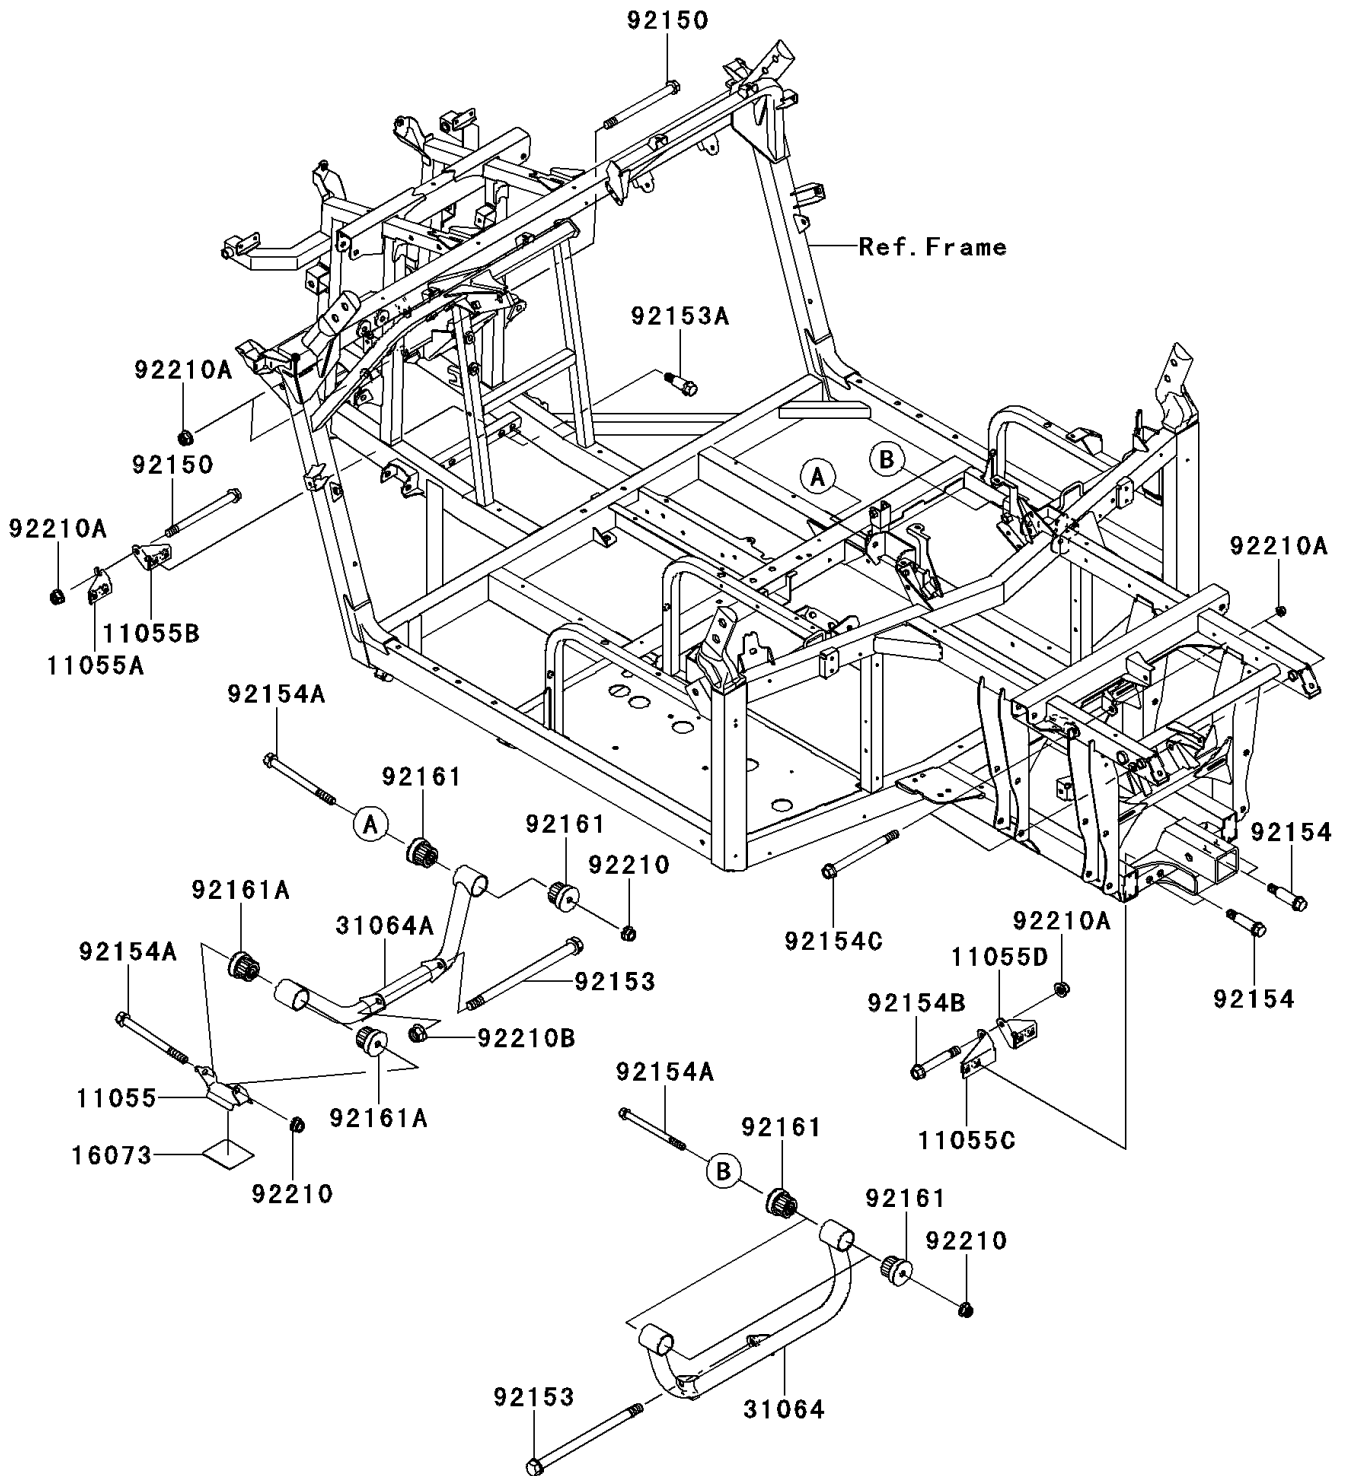

# 2013 TERYX® 750 FI 4x4 SPORT PARTS DIAGRAM

Engine Mount

F2122

## 2013 TERYX® 750 FI 4x4 SPORT PARTS LIST

### Engine Mount

ITEM NAME	PART NUMBER	QUANTITY
BRACKET (Ref # 11055)	11055-1127	1
BRACKET,FRONT DIFF,LH (Ref # 11055A)	11055-1306	1
BRACKET,FRONT DIFF,RH (Ref # 11055B)	11055-1307	1
BRACKET,REAR DIFF,LH (Ref # 11055C)	11055-1308	1
BRACKET,REAR DIFF,RH (Ref # 11055D)	11055-1309	1
INSULATOR (Ref # 16073)	16073-0061	1
PIPE-COMP,RR (Ref # 31064)	31064-0158	1
PIPE-COMP,FR (Ref # 31064A)	31064-0159	1
BOLT,FLANGED,10X120 (Ref # 92150)	92150-1642	3
BOLT,FLANGED,12X190 (Ref # 92153)	92153-1272	2
BOLT,FLANGED,10X38 (Ref # 92153A)	92153-1742	4
BOLT,FLANGED,10X51.1 (Ref # 92154)	92154-0195	4
BOLT,FLANGED,10X105 (Ref # 92154A)	92154-0227	4
BOLT,FLANGED,10X70 (Ref # 92154B)	92154-0894	1
BOLT,FLANGED,10X120 (Ref # 92154C)	92154-0895	2
DAMPER (Ref # 92161)	92161-0423	6
DAMPER (Ref # 92161A)	92161-0571	2
NUT,LOCK,FLANGED,10MM (Ref # 92210)	92210-0276	4
NUT,LOCK,FLANGED,10MM (Ref # 92210A)	92210-1080	6
NUT,LOCK,FLANGED,12MM (Ref # 92210B)	92210-1150	1