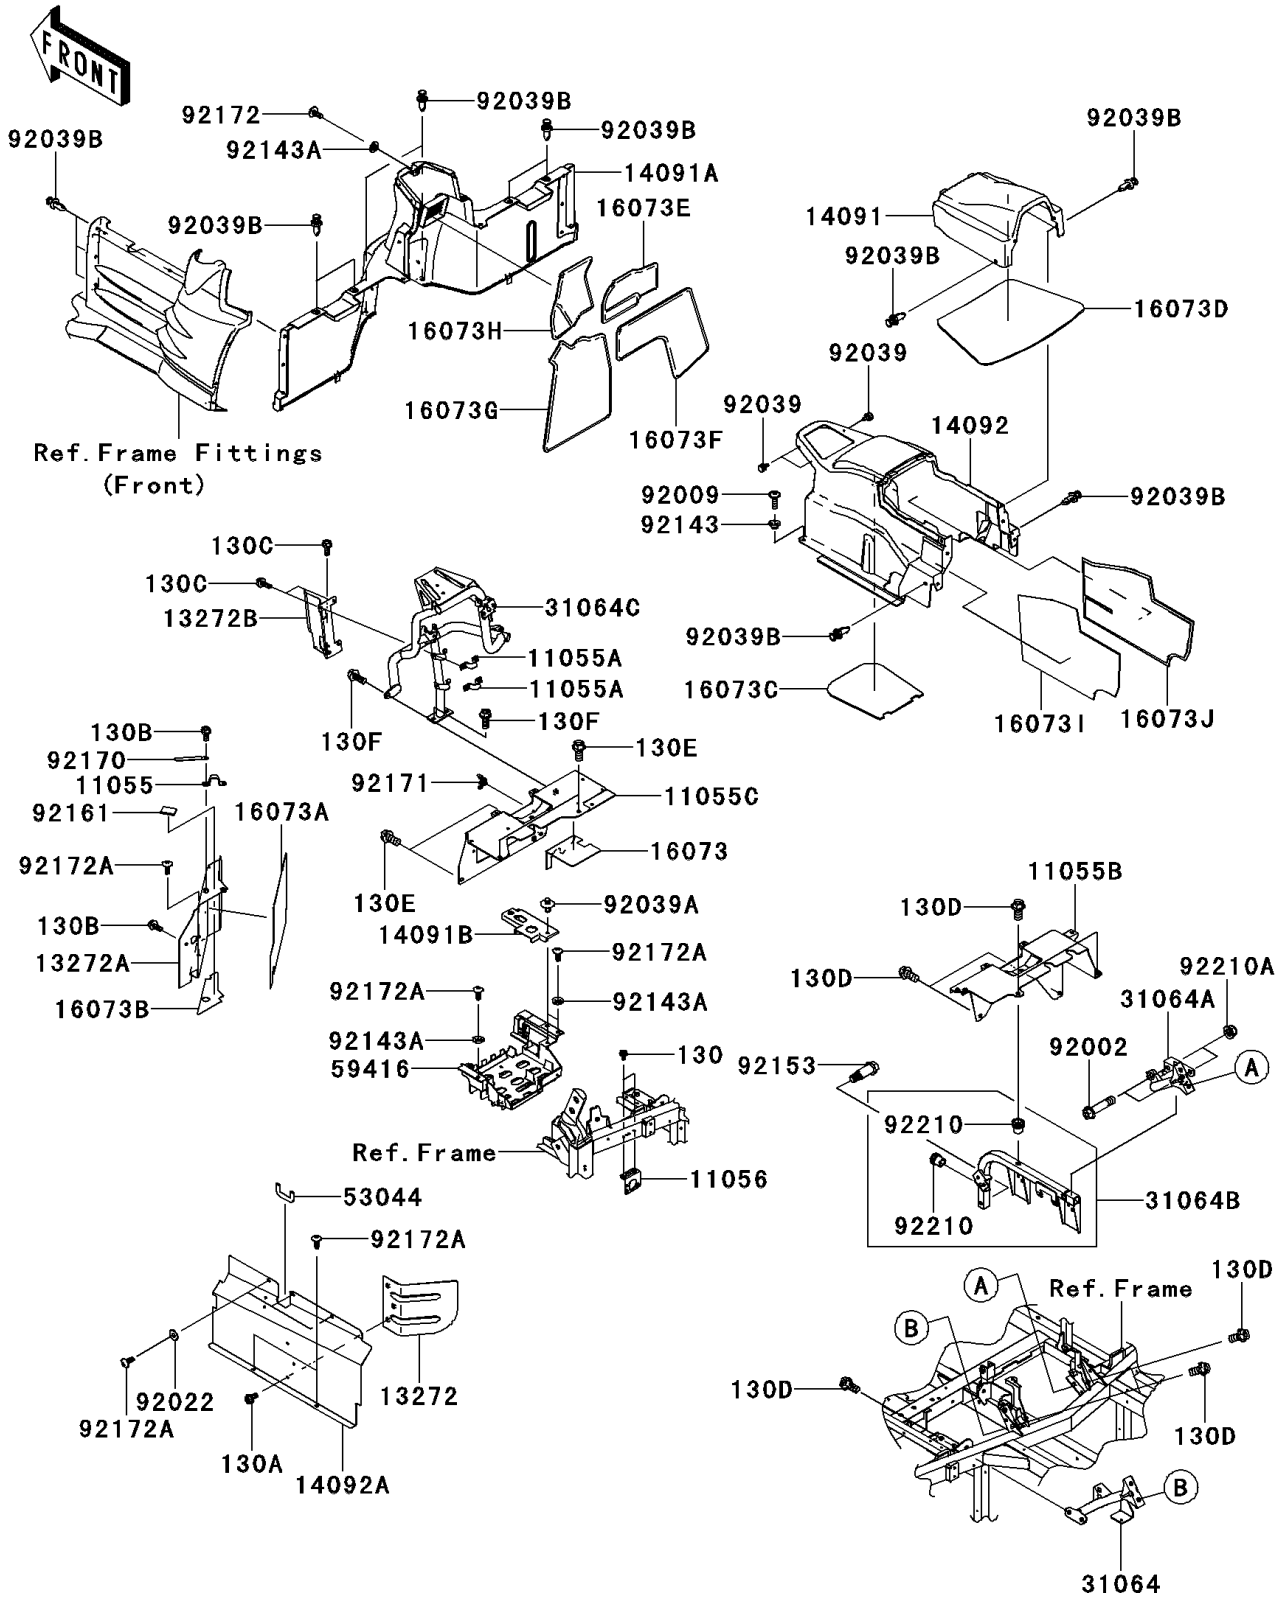

2013 TERYX® 750 FI 4x4 SPORT PARTS DIAGRAM

Frame Fittings(Rear)

F2131