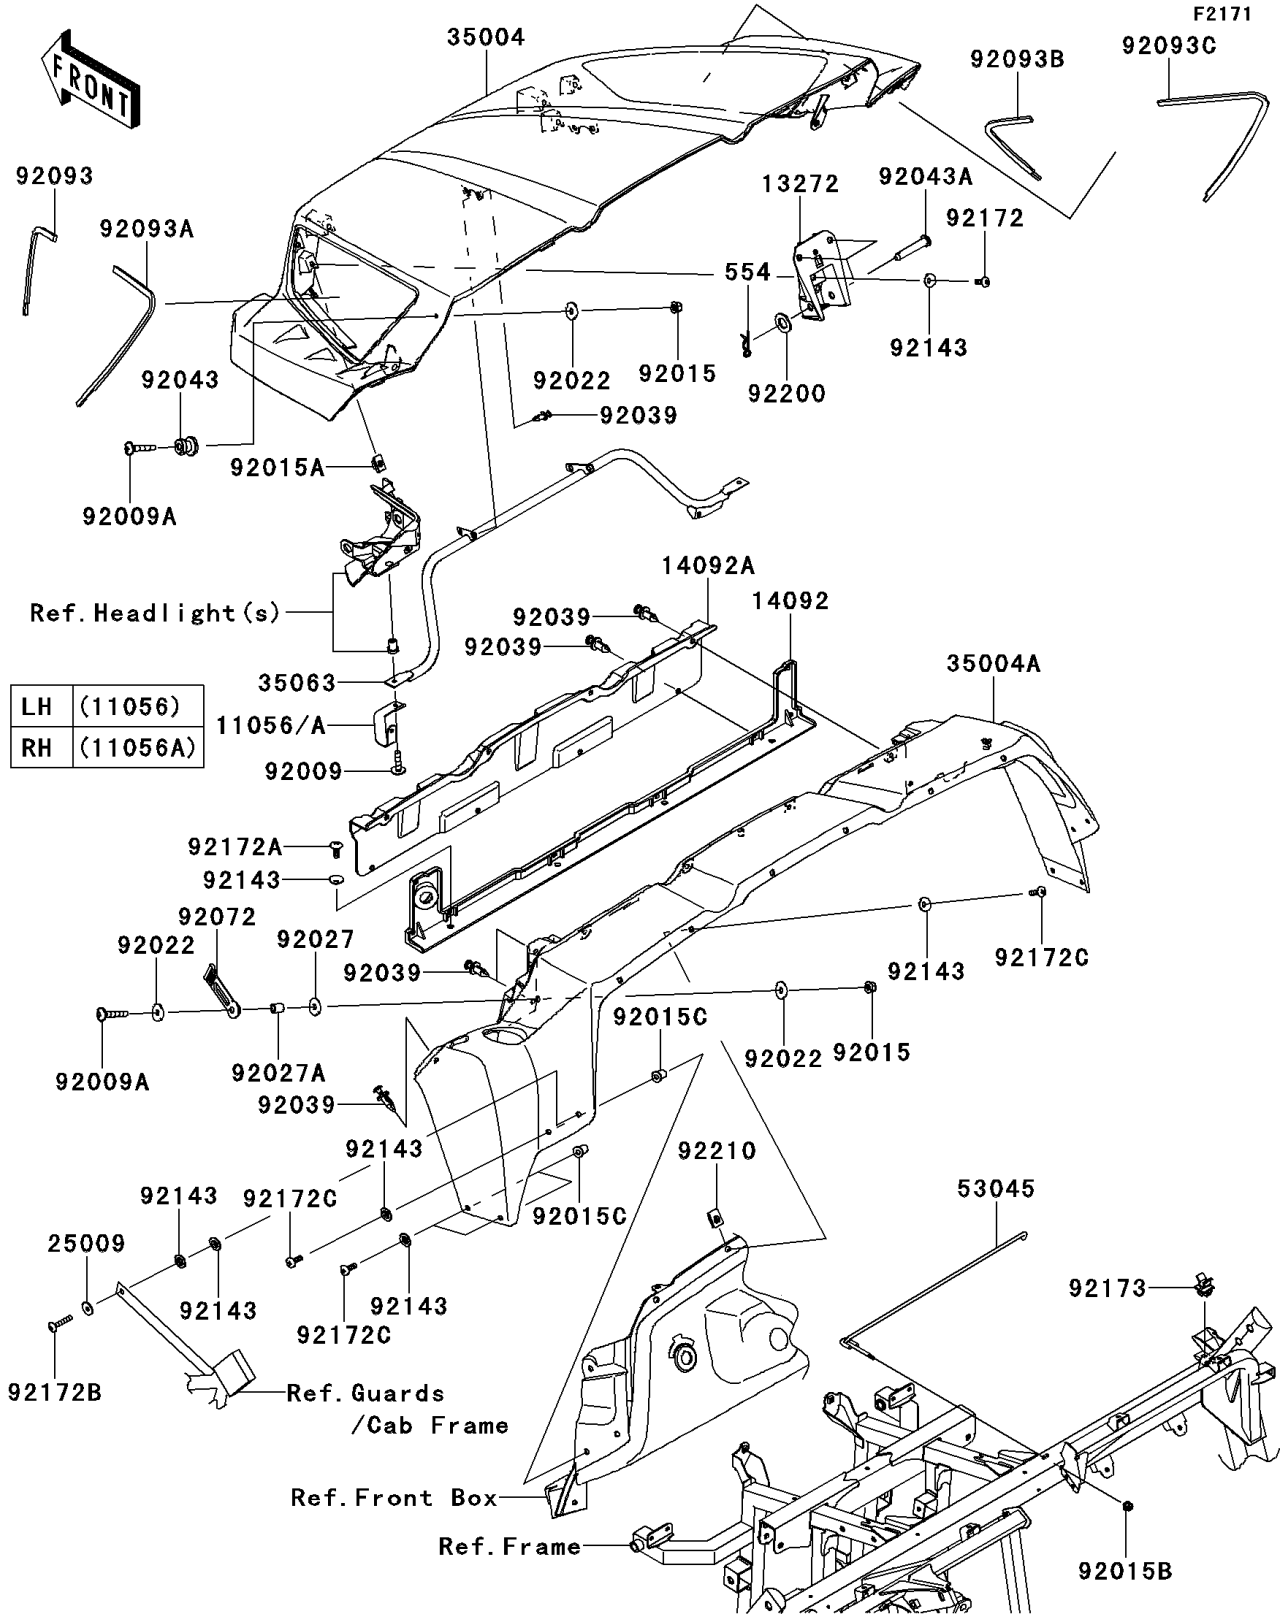

2013 TERYX® 750 FI 4x4 SPORT PARTS DIAGRAM

Front Fender(s)

2013 TERYX® 750 FI 4x4 SPORT PARTS LIST

Front Fender(s)

ITEM NAME	PART NUMBER	QUANTITY
PIN-SNAP,12MM (Ref # 554)	554DA1200	2
BRACKET,LH (Ref # 11056)	11056-0129	1
BRACKET,RH (Ref # 11056A)	11056-0130	1
PLATE (Ref # 13272)	13272-0871	2
COVER,BASE PLATE (Ref # 14092)	14092-0059	1
COVER,CHECK PLATE (Ref # 14092A)	14092-0060	1
WASHER,5.2X16X1.2 (Ref # 25009)	25009-004	2
FENDER-FRONT,FR,S.YELLOW (Ref # 35004)	35004-0132-40E	1
FENDER-FRONT,RR,S.YELLOW (Ref # 35004A)	35004-0142-40E	1
STAY,HEAD LAMP (Ref # 35063)	35063-0677	1
HOOK-ASSY (Ref # 53045)	53045-0018	1
SCREW,6X25 (Ref # 92009)	92009-1465	2
SCREW,6X35 (Ref # 92009A)	92009-1672	4
NUT,LOCK,FLANGED,6MM (Ref # 92015)	92015-1339	4
NUT,5MM (Ref # 92015A)	92015-1627	6
NUT,LOCK,FLANGED,5MM (Ref # 92015B)	92015-1752	1
NUT,WELL,5MM (Ref # 92015C)	92015-1757	8
WASHER,6.5X20X1.6,WHITE (Ref # 92022)	92022-193	6
COLLAR,L=5.1 (Ref # 92027)	92027-1260	2
COLLAR,6.8X10X12 (Ref # 92027A)	92027-162	2
RIVET (Ref # 92039)	92039-1229	18
PIN (Ref # 92043)	92043-0197	2
PIN,12.4X72.4 (Ref # 92043A)	92043-0716	2
BAND (Ref # 92072)	92072-0144	2
SEAL,FR,LH (Ref # 92093)	92093-0168	1
SEAL,RR,LH (Ref # 92093A)	92093-0169	1
SEAL,FR,RH (Ref # 92093B)	92093-0170	1
SEAL,RR,RH (Ref # 92093C)	92093-0171	1
COLLAR (Ref # 92143)	92143-1087	26

2013 TERYX® 750 FI 4x4 SPORT PARTS LIST

Front Fender(s)

ITEM NAME	PART NUMBER	QUANTITY
SCREW,5X16 (Ref # 92172)	92172-0322	6
SCREW,TAPPING,6X16 (Ref # 92172A)	92172-0739	4
SCREW,5X30 (Ref # 92172B)	92172-0783	2
SCREW,5X20 (Ref # 92172C)	92172-2081	12
CLAMP (Ref # 92173)	92173-0106	1
WASHER,13X24X2 (Ref # 92200)	92200-0451	2
NUT,5MM (Ref # 92210)	92210-0499	6