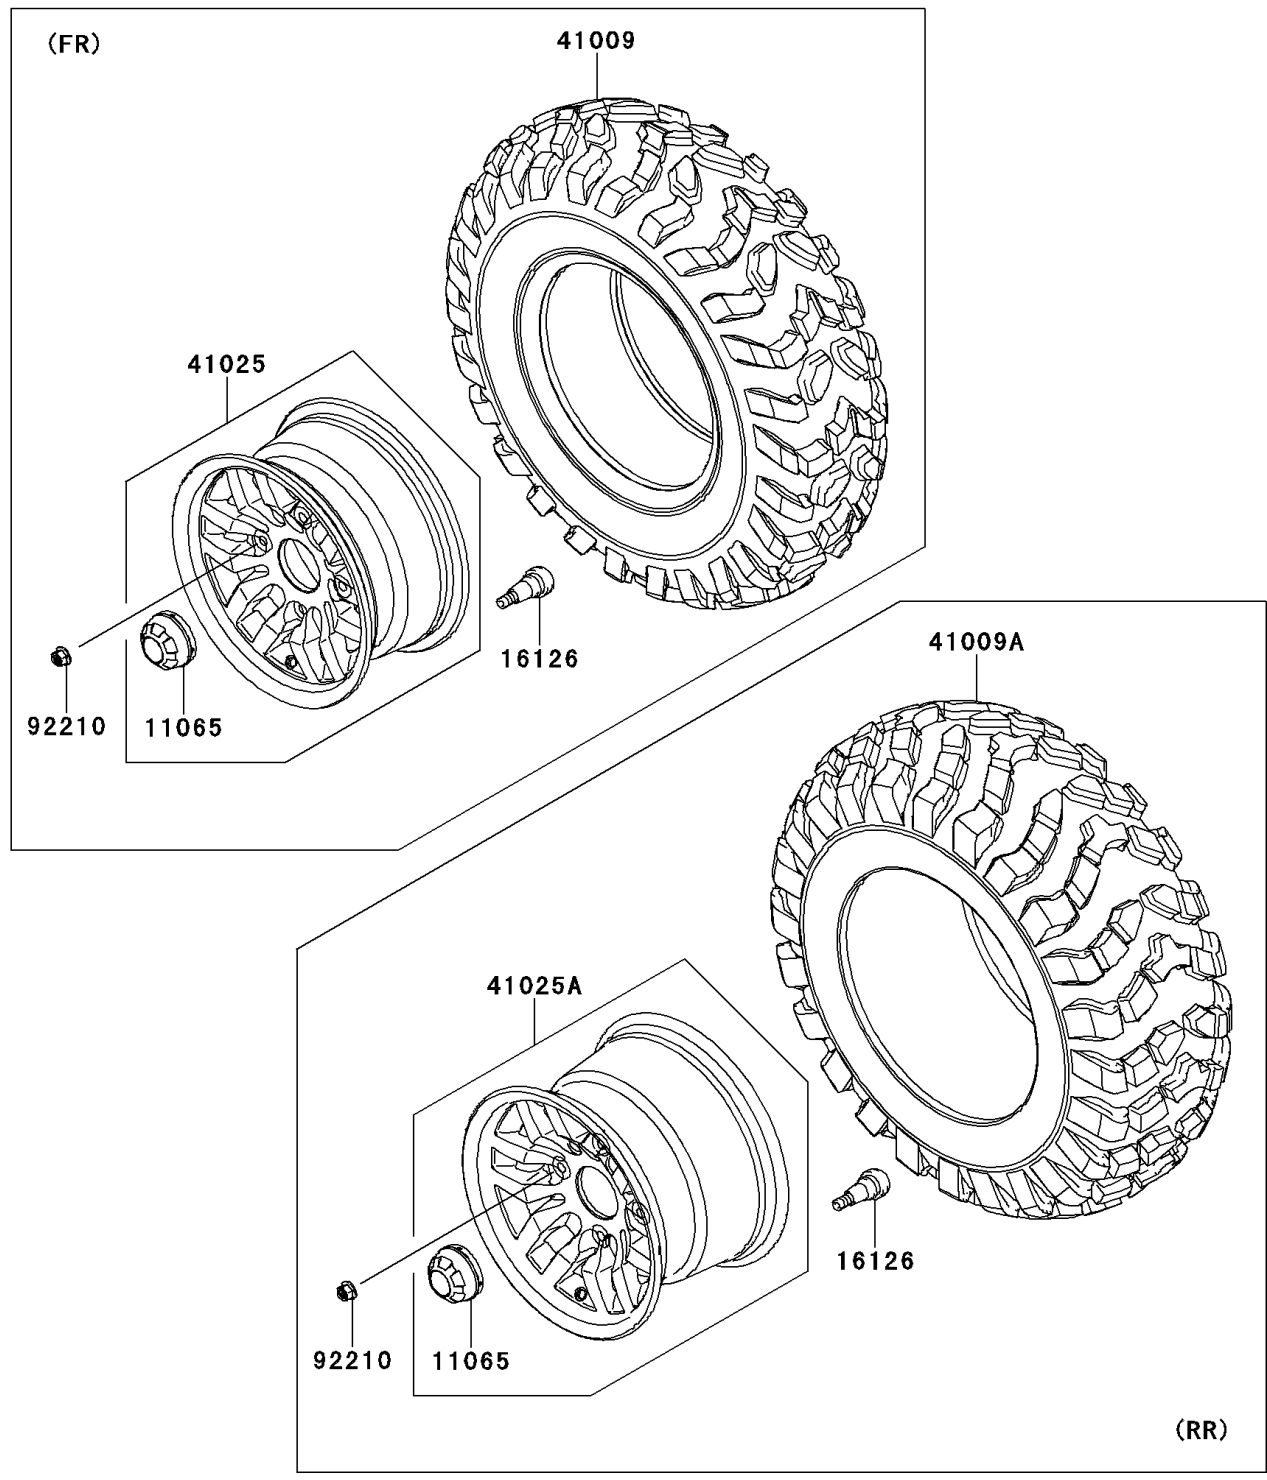

2013 TERYX® 750 FI 4x4 SPORT PARTS DIAGRAM

Wheels/Tires

F2210

2013 TERYX® 750 FI 4x4 SPORT PARTS LIST

Wheels/Tires

ITEM NAME	PART NUMBER	QUANTITY
CAP,WHEEL,CR-PLATED (Ref # 11065)	11065-0321-79	4
VALVE (Ref # 16126)	16126-4001	4
TIRE,FR,26X8.00-12,M989 (Ref # 41009)	41009-0143	2
TIRE,RR,26X10.00-12,M990 (Ref # 41009A)	41009-0144	2
RIM,FR,12X6.0AT,WHL BLK+CAP (Ref # 41025)	41025-0138-31G	2
RIM,RR,12X8.0AT,WHL BLK+CAP (Ref # 41025A)	41025-0139-31G	2
NUT,12MM (Ref # 92210)	92210-0603	16