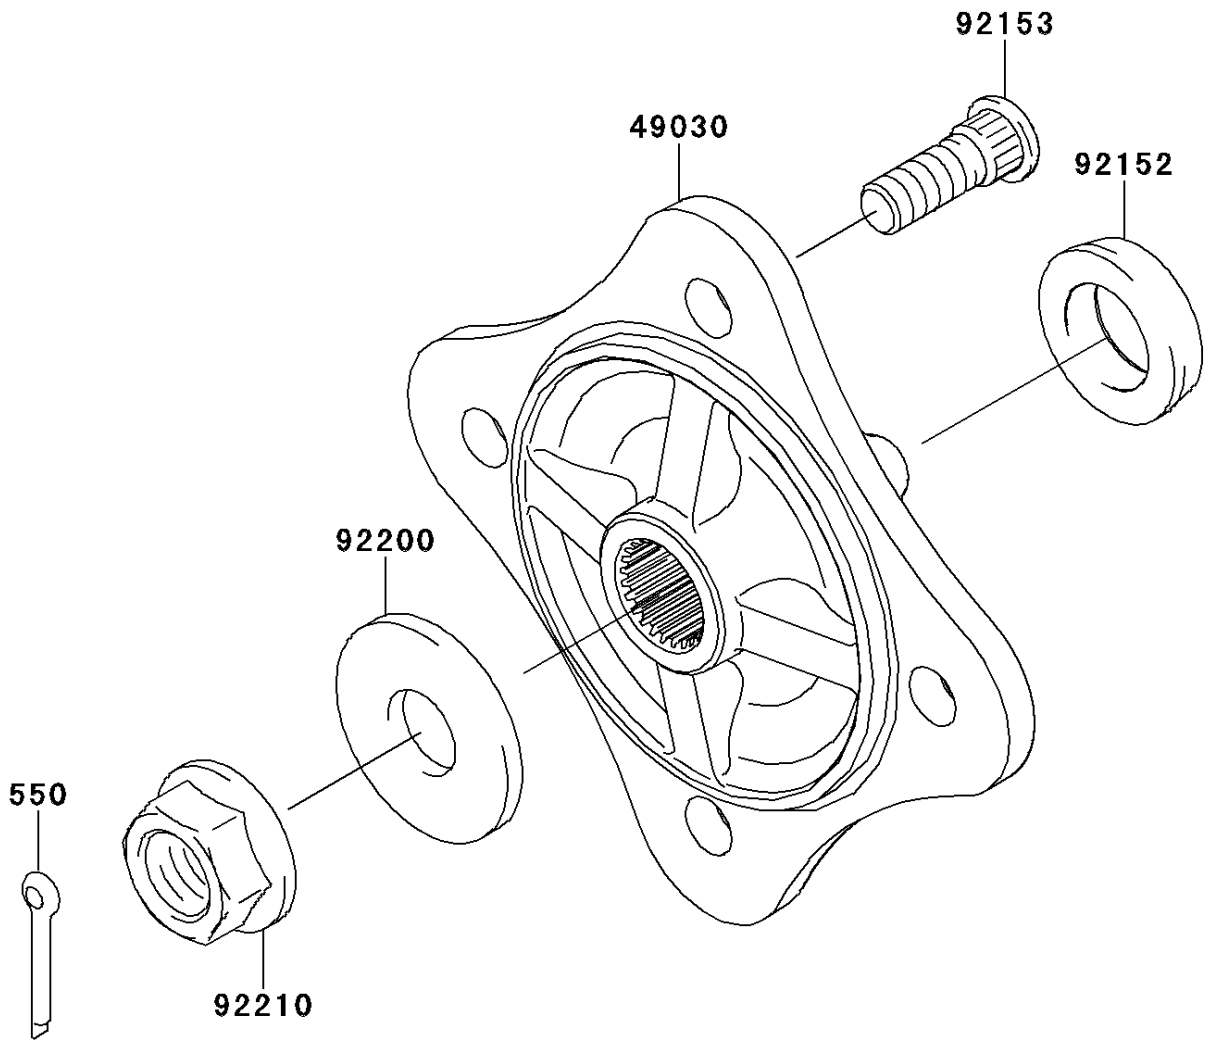

2013 TERYX® 750 FI 4x4 SPORT PARTS DIAGRAM

Rear Hubs/Brakes

F2240

2013 TERYX® 750 FI 4x4 SPORT PARTS LIST

Rear Hubs/Brakes

ITEM NAME	PART NUMBER	QUANTITY
PIN-COTTER,4.0X30 (Ref # 550)	550AA4030	2
HUB,RR (Ref # 49030)	49030-0042	2
COLLAR (Ref # 92152)	92152-0631	2
BOLT,12MM (Ref # 92153)	92153-1915	8
WASHER,20.3X52X4.5 (Ref # 92200)	92200-0130	2
NUT,FLANGED,20MM (Ref # 92210)	92210-2093	2