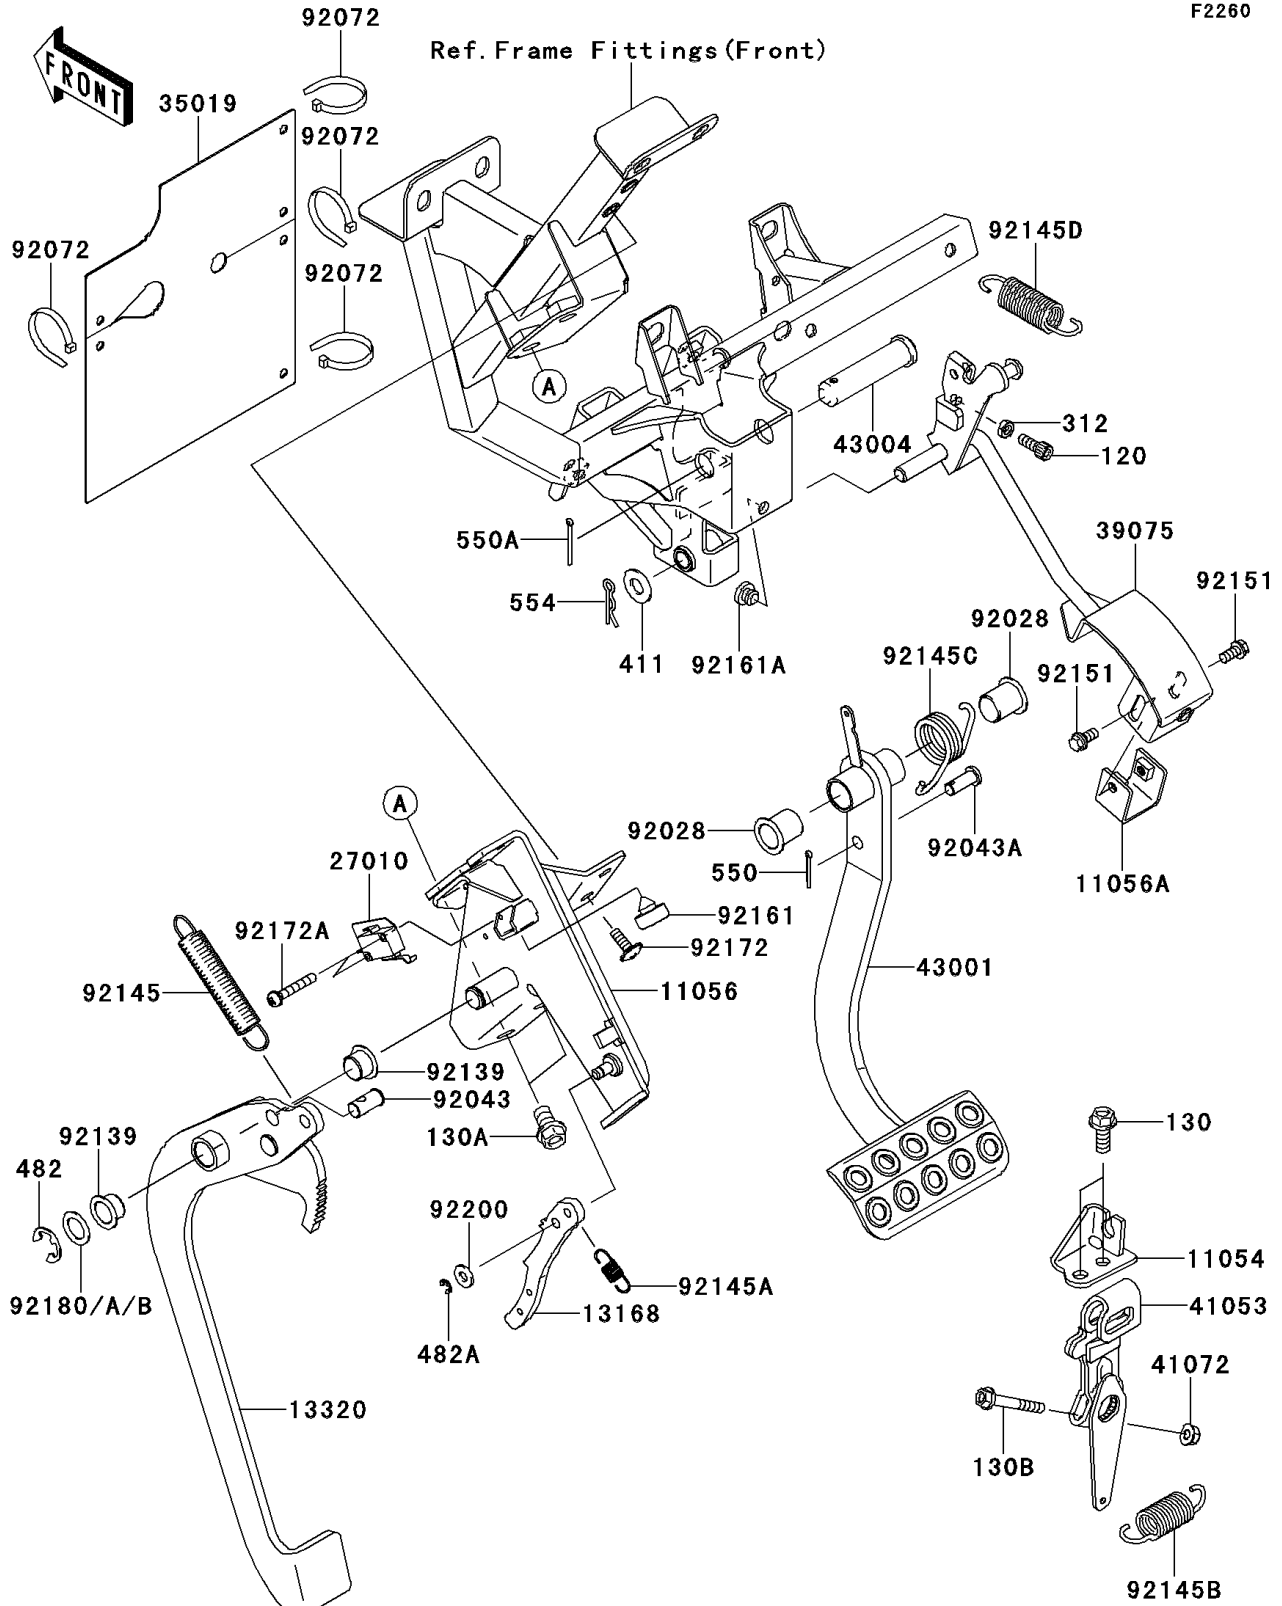

# 2013 TERYX® 750 FI 4x4 SPORT PARTS DIAGRAM

## Brake Pedal/Throttle Lever

F2260

### Brake Pedal/Throttle Lever

ITEM NAME	PART NUMBER	QUANTITY
BOLT-SOCKET,6X16 (Ref # 120)	120CA0616	1
BOLT-FLANGED,8X20 (Ref # 130)	130BA0820	2
BOLT-FLANGED,10X16 (Ref # 130A)	130BA1016	2
BOLT-FLANGED,6X40 (Ref # 130B)	130CA0640	1
NUT-HEX (Ref # 312)	312BA0600	1
WASHER-PLAIN,10MM (Ref # 411)	411AA1000	1
CIRCLIP-TYPE-E,10MM (Ref # 482)	482J0100	1
CIRCLIP-TYPE-E,4MM (Ref # 482A)	482J4000	1
PIN-COTTER,2.5X18 (Ref # 550)	550AA2518	1
BRACKET,BRAKE CABLE (Ref # 11054)	11054-0933	1
BRACKET,BRAKE LEVER (Ref # 11056)	11056-0007	1
BRACKET (Ref # 11056A)	11056-0054	1
LEVER (Ref # 13168)	13168-0174	1
LEVER-ASSY,BRAKE PEDAL (Ref # 13320)	13320-0025	1
SWITCH (Ref # 27010)	27010-0084	1
FLAP (Ref # 35019)	35019-0079	1
LEVER-THROTTLE (Ref # 39075)	39075-0015	1
LEVER-BRAKE CAM (Ref # 41053)	41053-0010	1
NUT,6MM (Ref # 41072)	41072-007	1
LEVER-BRAKE,PEDAL (Ref # 43001)	43001-0103	1
SHAFT-BRAKE (Ref # 43004)	43004-1128	1
BUSHING (Ref # 92028)	92028-1571	2
PIN (Ref # 92043)	92043-0124	1
PIN (Ref # 92043A)	92043-1039	1
BAND,L=188 (Ref # 92072)	92072-1239	4
BUSHING (Ref # 92139)	92139-0182	2
SPRING (Ref # 92145)	92145-0446	1
SPRING (Ref # 92145A)	92145-0447	1
SPRING (Ref # 92145B)	92145-0563	1

### Brake Pedal/Throttle Lever

ITEM NAME	PART NUMBER	QUANTITY
SPRING,BRAKE PEDAL RETURN (Ref # 92145C)	92145-0575	1
SPRING (Ref # 92145D)	92145-0636	1
BOLT,6X12 (Ref # 92151)	92151-1997	2
DAMPER (Ref # 92161)	92161-0590	1
DAMPER (Ref # 92161A)	92161-1084	1
SCREW,6X16 (Ref # 92172)	92172-0236	2
SCREW,3X20 (Ref # 92172A)	92172-0419	2
SHIM,T=0.8 (Ref # 92180)	92180-0279	AR
SHIM,T=1.0 (Ref # 92180A)	92180-0281	AR
SHIM,T=1.2 (Ref # 92180B)	92180-0282	AR
WASHER,6.5X14.5X1.5 (Ref # 92200)	92200-3775	1
PIN-COTTER,2.5X25 (Ref # 550A)	550AA2525	1
PIN-SNAP,10MM (Ref # 554)	554DA1000	1