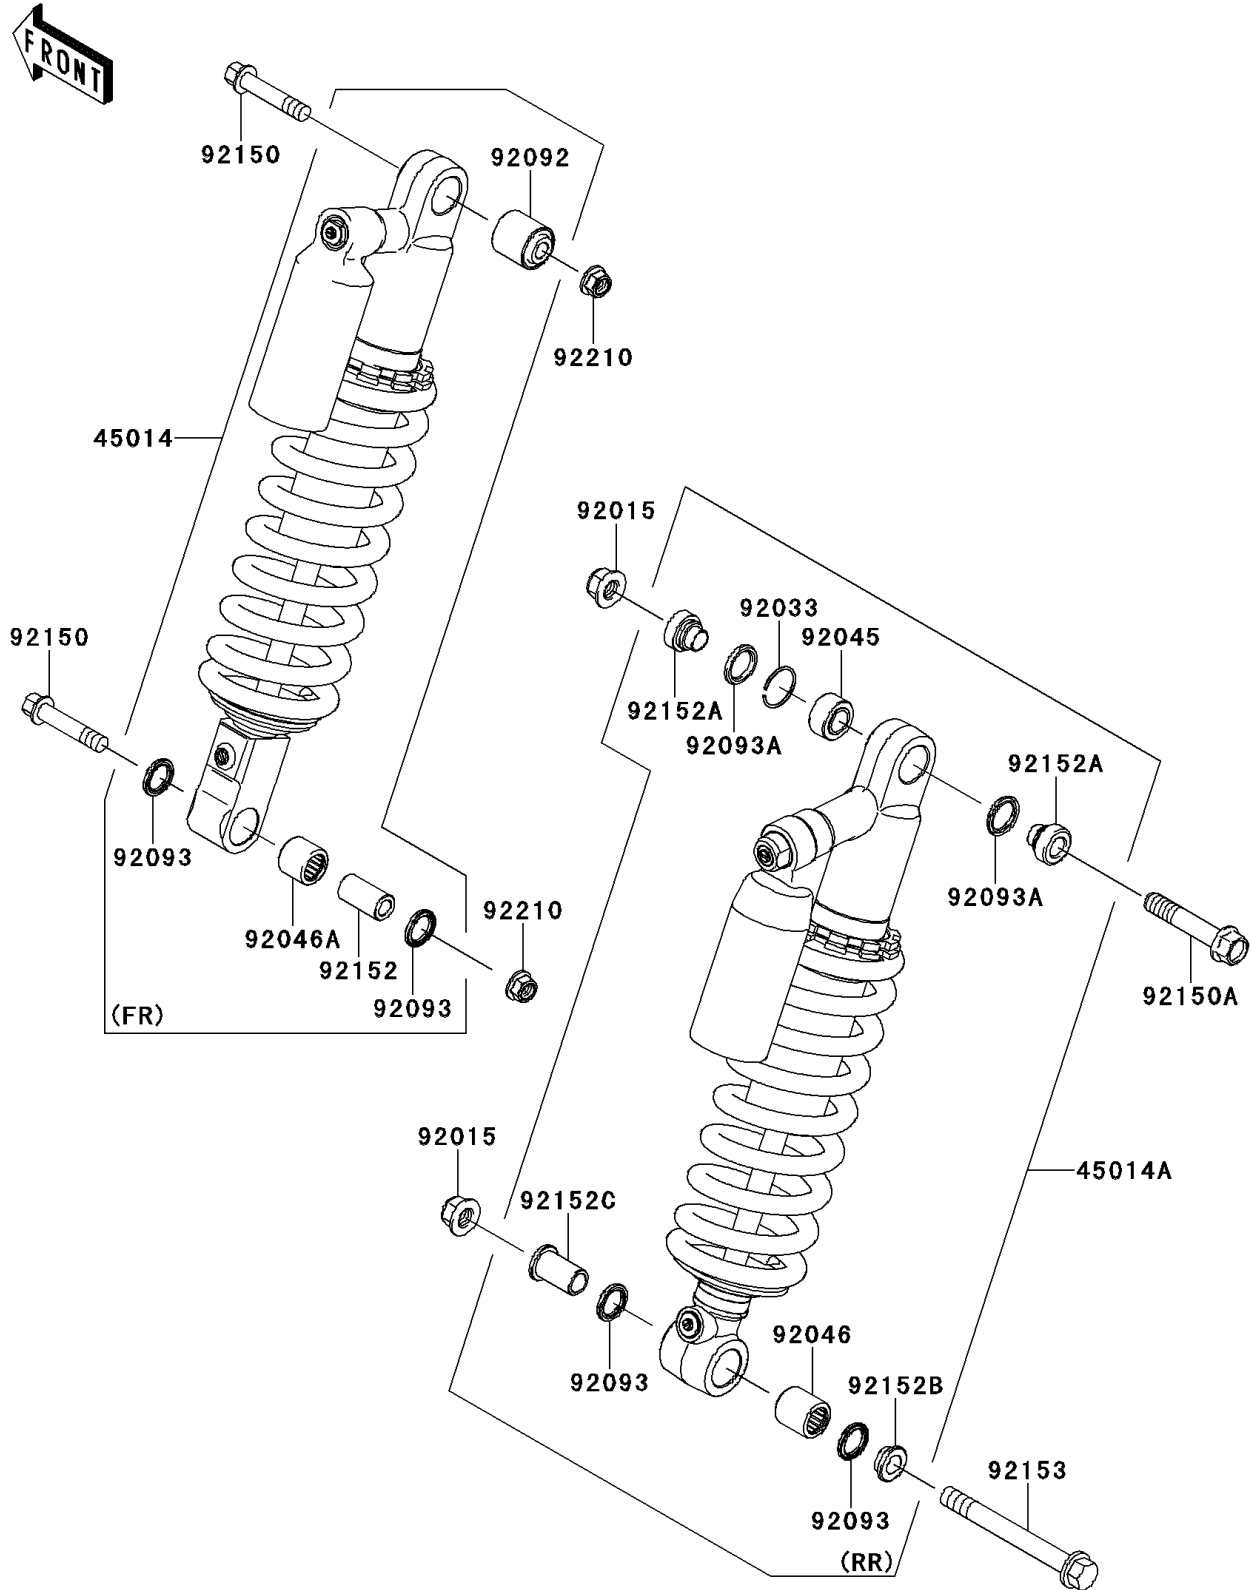

2013 TERYX[®] 750 FI 4x4 SPORT PARTS DIAGRAM

Shock Absorber(s)

F2280

2013 TERYX® 750 FI 4x4 SPORT PARTS LIST

Shock Absorber(s)

ITEM NAME	PART NUMBER	QUANTITY
SHOCKABSORBER,FR,P.SILVER (Ref # 45014)	45014-0221-458	2
SHOCKABSORBER,RR,P.SILVER (Ref # 45014A)	45014-0222-458	2
NUT,LOCK,FLANGED,12MM (Ref # 92015)	92015-1433	4
RING-SNAP (Ref # 92033)	92033-0054	2
BEARING-BALL (Ref # 92045)	92045-0120	2
BEARING-NEEDLE (Ref # 92046)	92046-0031	2
BEARING-NEEDLE (Ref # 92046A)	92046-0032	2
BUSHING-RUBBER (Ref # 92092)	92092-0014	2
SEAL (Ref # 92093)	92093-0124	8
SEAL (Ref # 92093A)	92093-0125	4
BOLT,FLANGED,10X50 (Ref # 92150)	92150-1125	4
BOLT,FLANGED,12X63 (Ref # 92150A)	92150-1258	2
COLLAR (Ref # 92152)	92152-0635	2
COLLAR (Ref # 92152A)	92152-0637	4
COLLAR (Ref # 92152B)	92152-0681	2
COLLAR (Ref # 92152C)	92152-0682	2
BOLT,FRANGED,12X108 (Ref # 92153)	92153-1741	2
NUT,LOCK,FLANGED,10MM (Ref # 92210)	92210-1080	4