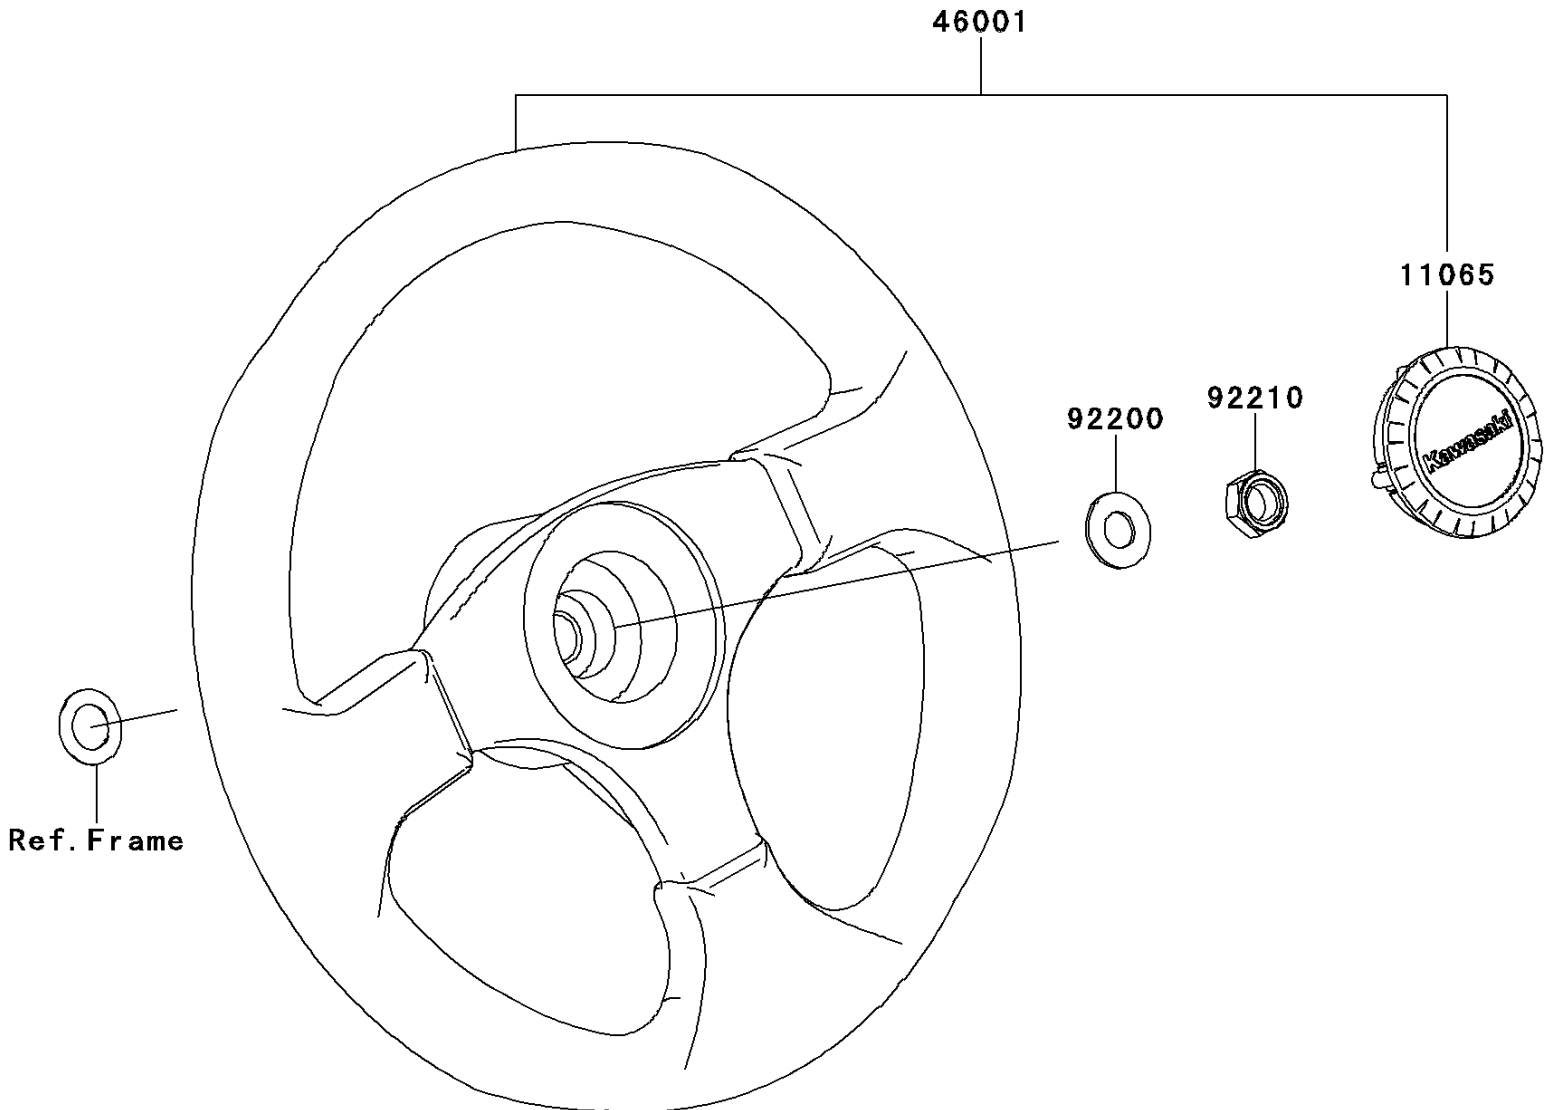

2013 TERYX® 750 FI 4x4 SPORT PARTS DIAGRAM

Steering Wheel

F2311

2013 TERYX[®] 750 FI 4x4 SPORT PARTS LIST

Steering Wheel

ITEM NAME	PART NUMBER	QUANTITY
CAP,HANDLE (Ref # 11065)	11065-0171	1
HANDLE-ASSY (Ref # 46001)	46001-0001	1
WASHER,12.1X25X1.6 (Ref # 92200)	92200-0455	1
NUT,LOCK,12MM (Ref # 92210)	92210-1249	1