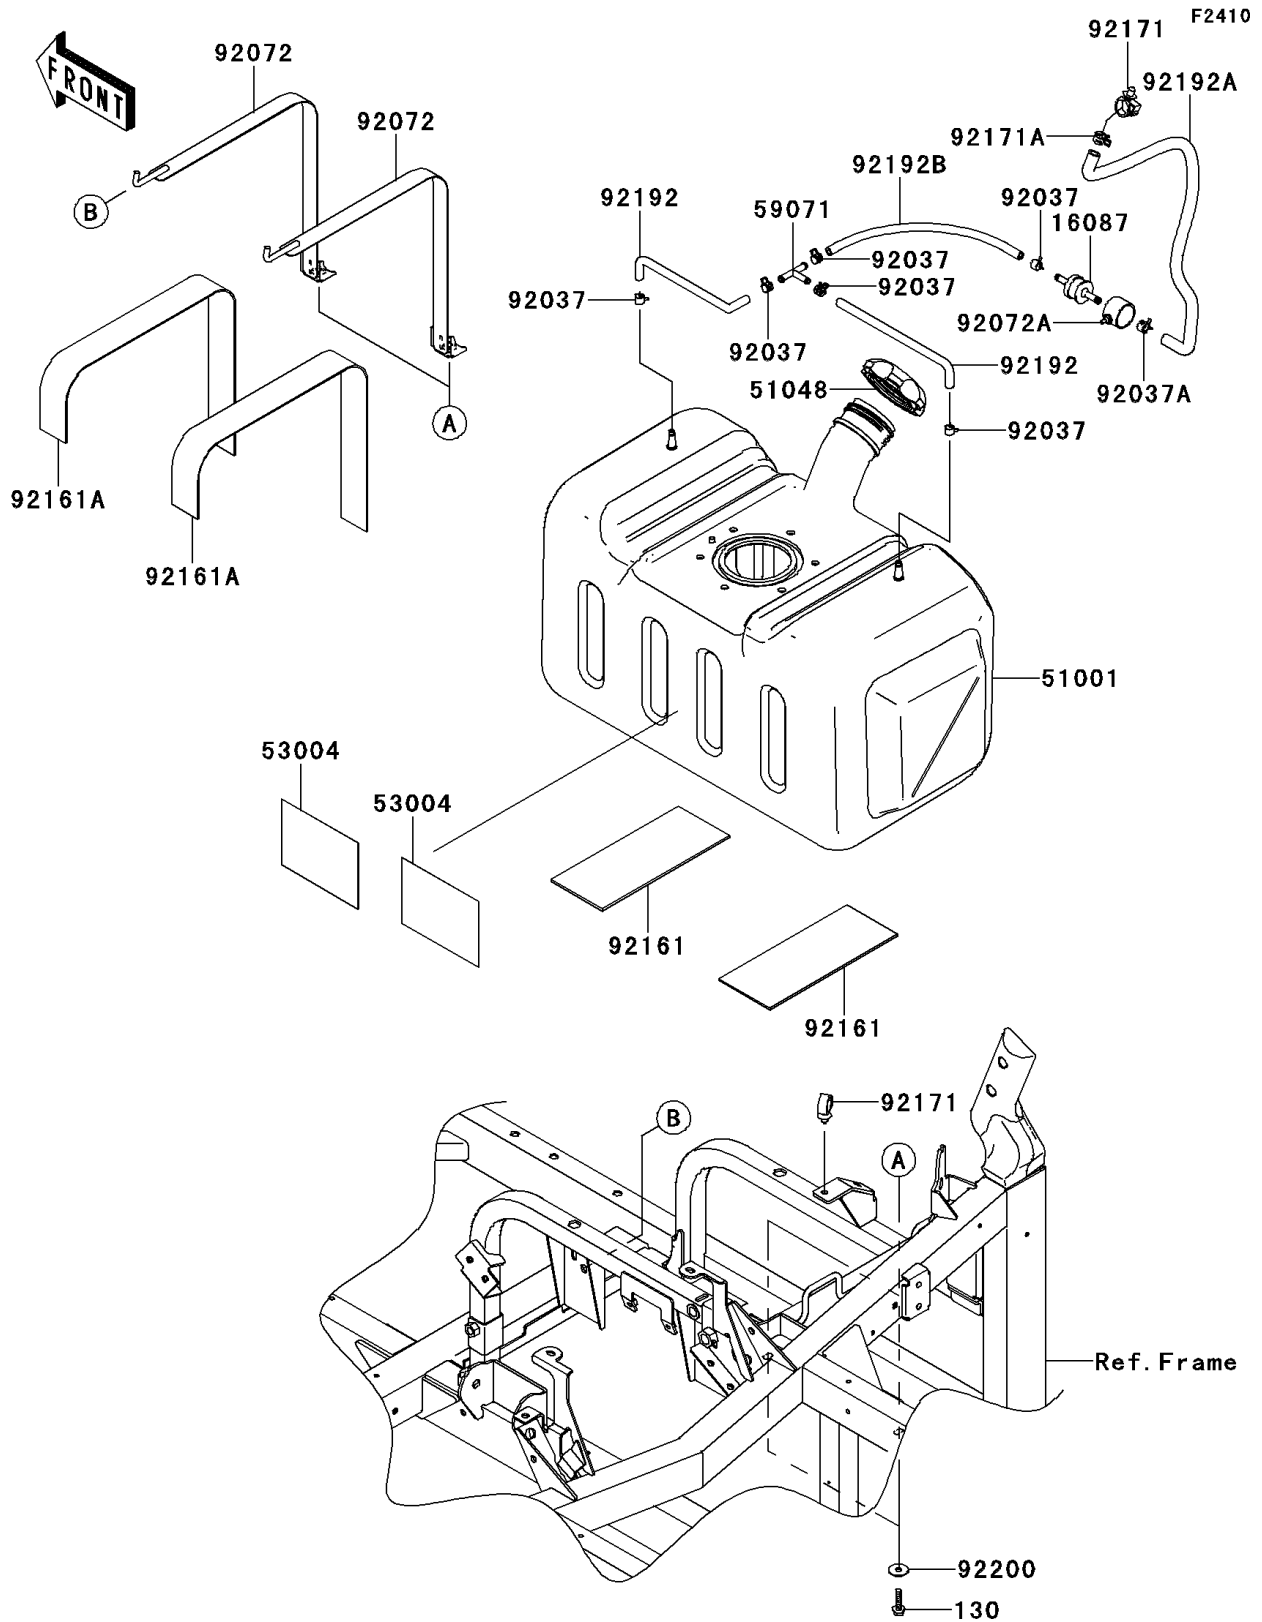

# 2013 TERYX® 750 FI 4x4 SPORT PARTS DIAGRAM

## Fuel Tank

### Fuel Tank

| ITEM NAME                                | PART NUMBER | QUANTITY |
|--|-------------|----------|
| BOLT-FLANGED,6X25 (Ref # 130)            | 130BA0625   | 2        |
| VALVE-CHECK (Ref # 16087)                | 16087-0703  | 1        |
| TANK-COMP-FUEL (Ref # 51001)             | 51001-0291  | 1        |
| CAP-ASSY-TANK,FUEL (Ref # 51048)         | 51048-0028  | 1        |
| MAT,FUEL TANK (Ref # 53004)              | 53004-0050  | 2        |
| JOINT (Ref # 59071)                      | 59071-3705  | 1        |
| CLAMP,TUBE (Ref # 92037)                 | 92037-1461  | 6        |
| CLAMP,TUBE (Ref # 92037A)                | 92037-1505  | 1        |
| BAND,FUEL TANK (Ref # 92072)             | 92072-0132  | 2        |
| BAND (Ref # 92072A)                      | 92072-1438  | 1        |
| DAMPER (Ref # 92161)                     | 92161-0743  | 2        |
| DAMPER,FUEL TANK (Ref # 92161A)          | 92161-0794  | 2        |
| CLAMP (Ref # 92171)                      | 92171-0453  | 2        |
| CLAMP (Ref # 92171A)                     | 92171-0515  | 1        |
| TUBE,BREATHER (Ref # 92192)              | 92192-0773  | 2        |
| TUBE,BREATHER,8X13X585/41 (Ref # 92192A) | 92192-1172  | 1        |
| TUBE,BREATHER,5X9X220 (Ref # 92192B)     | 92192-1199  | 1        |
| WASHER,6.5X22X1.6 (Ref # 92200)          | 92200-1087  | 2        |