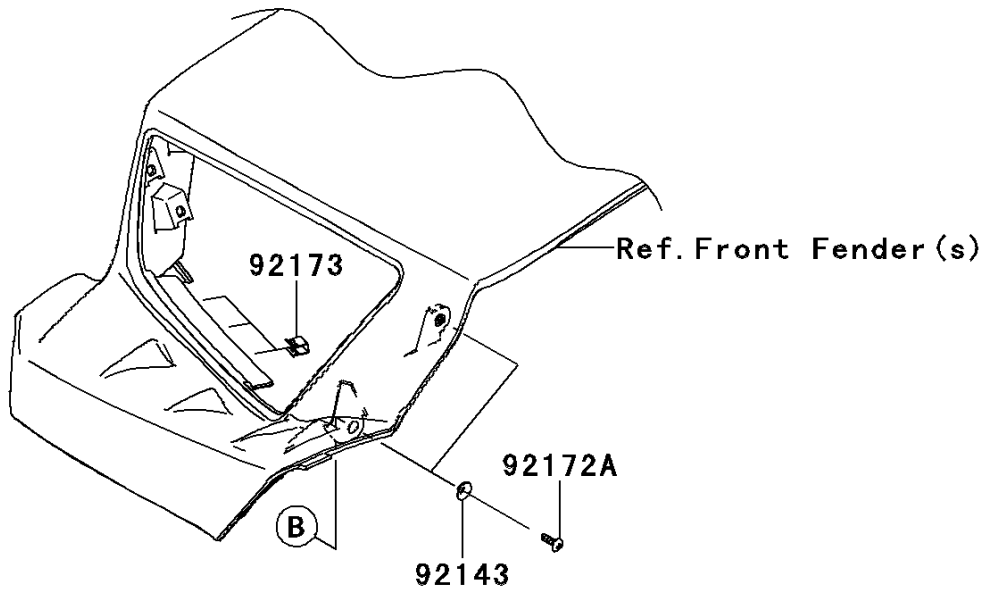

2013 TERYX® 750 FI 4x4 SPORT PARTS DIAGRAM

Headlight(s)

F2710