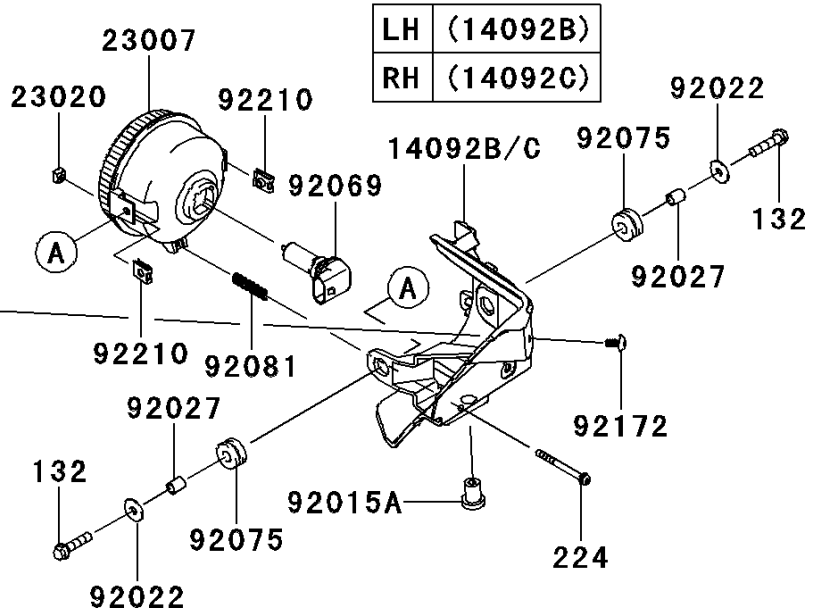

# 2013 TERYX® 750 FI 4x4 SPORT PARTS DIAGRAM

Headlight(s)

F2710

LH	(14092)
RH	(14092A)

## 2013 TERYX® 750 FI 4x4 SPORT PARTS LIST

### Headlight(s)

ITEM NAME	PART NUMBER	QUANTITY
BOLT-FLANGED-SMALL,6X25 (Ref # 132)	132BA0625	4
SCREW-PAN-WP-CROS,4X45 (Ref # 224)	224AA0445	2
COVER,HEAD LAMP,FR,LH (Ref # 14092)	14092-0054	1
COVER,HEAD LAMP,FR,RH (Ref # 14092A)	14092-0055	1
COVER,HEAD LAMP,RR,LH (Ref # 14092B)	14092-0056	1
COVER,HEAD LAMP,RR,RH (Ref # 14092C)	14092-0057	1
LENS-COMP,HEAD LAMP (Ref # 23007)	23007-0096	2
NUT,4MM,FOCUS ADJUST (Ref # 23020)	23020-018	2
NUT,5MM (Ref # 92015)	92015-1627	6
NUT,RUBBER,6MM (Ref # 92015A)	92015-1692	2
WASHER,6.5X20X1.6 (Ref # 92022)	92022-125	4
COLLAR,6.8X10X12 (Ref # 92027)	92027-162	4
BULB,12V 35/35W (Ref # 92069)	92069-0019	2
DAMPER (Ref # 92075)	92075-1690	4
SPRING,FOCUS ADJUST (Ref # 92081)	92081-1896	2
COLLAR (Ref # 92143)	92143-1087	6
SCREW,TAPPING,5X10 (Ref # 92172)	92172-0262	2
SCREW,5X16 (Ref # 92172A)	92172-0322	6
CLAMP (Ref # 92173)	92173-0104	6
NUT (Ref # 92210)	92210-1125	4