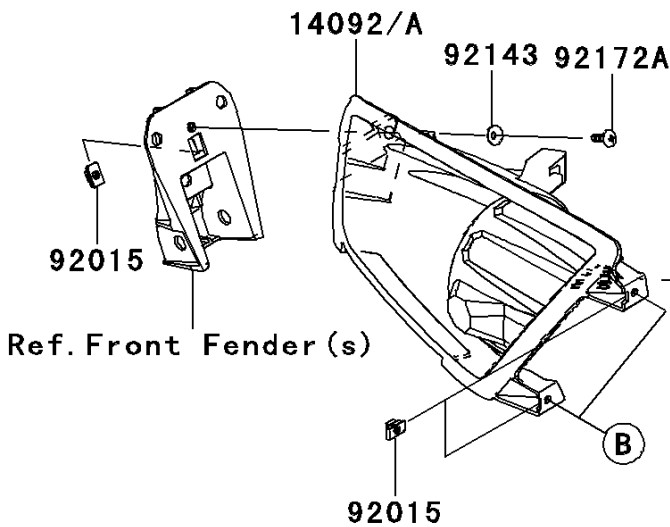

# 2013 TERYX® 750 FI 4x4 SPORT PARTS DIAGRAM

Headlight(s)

F2710

LH	(14092)
RH	(14092A)

### Headlight(s)

ITEM NAME	PART NUMBER	QUANTITY
BOLT-FLANGED-SMALL,6X25 (Ref # 132)	132BA0625	4
SCREW-PAN-WP-CROS,4X45 (Ref # 224)	224AA0445	2
COVER,HEAD LAMP,FR,LH (Ref # 14092)	14092-0054	1
COVER,HEAD LAMP,FR,RH (Ref # 14092A)	14092-0055	1
COVER,HEAD LAMP,RR,LH (Ref # 14092B)	14092-0056	1
COVER,HEAD LAMP,RR,RH (Ref # 14092C)	14092-0057	1
LENS-COMP,HEAD LAMP (Ref # 23007)	23007-0096	2
NUT,4MM,FOCUS ADJUST (Ref # 23020)	23020-018	2
NUT,5MM (Ref # 92015)	92015-1627	6
NUT,RUBBER,6MM (Ref # 92015A)	92015-1692	2
WASHER,6.5X20X1.6 (Ref # 92022)	92022-125	4
COLLAR,6.8X10X12 (Ref # 92027)	92027-162	4
BULB,12V 35/35W (Ref # 92069)	92069-0019	2
DAMPER (Ref # 92075)	92075-1690	4
SPRING,FOCUS ADJUST (Ref # 92081)	92081-1896	2
COLLAR (Ref # 92143)	92143-1087	6
SCREW,TAPPING,5X10 (Ref # 92172)	92172-0262	2
SCREW,5X16 (Ref # 92172A)	92172-0322	6
CLAMP (Ref # 92173)	92173-0104	6
NUT (Ref # 92210)	92210-1125	4