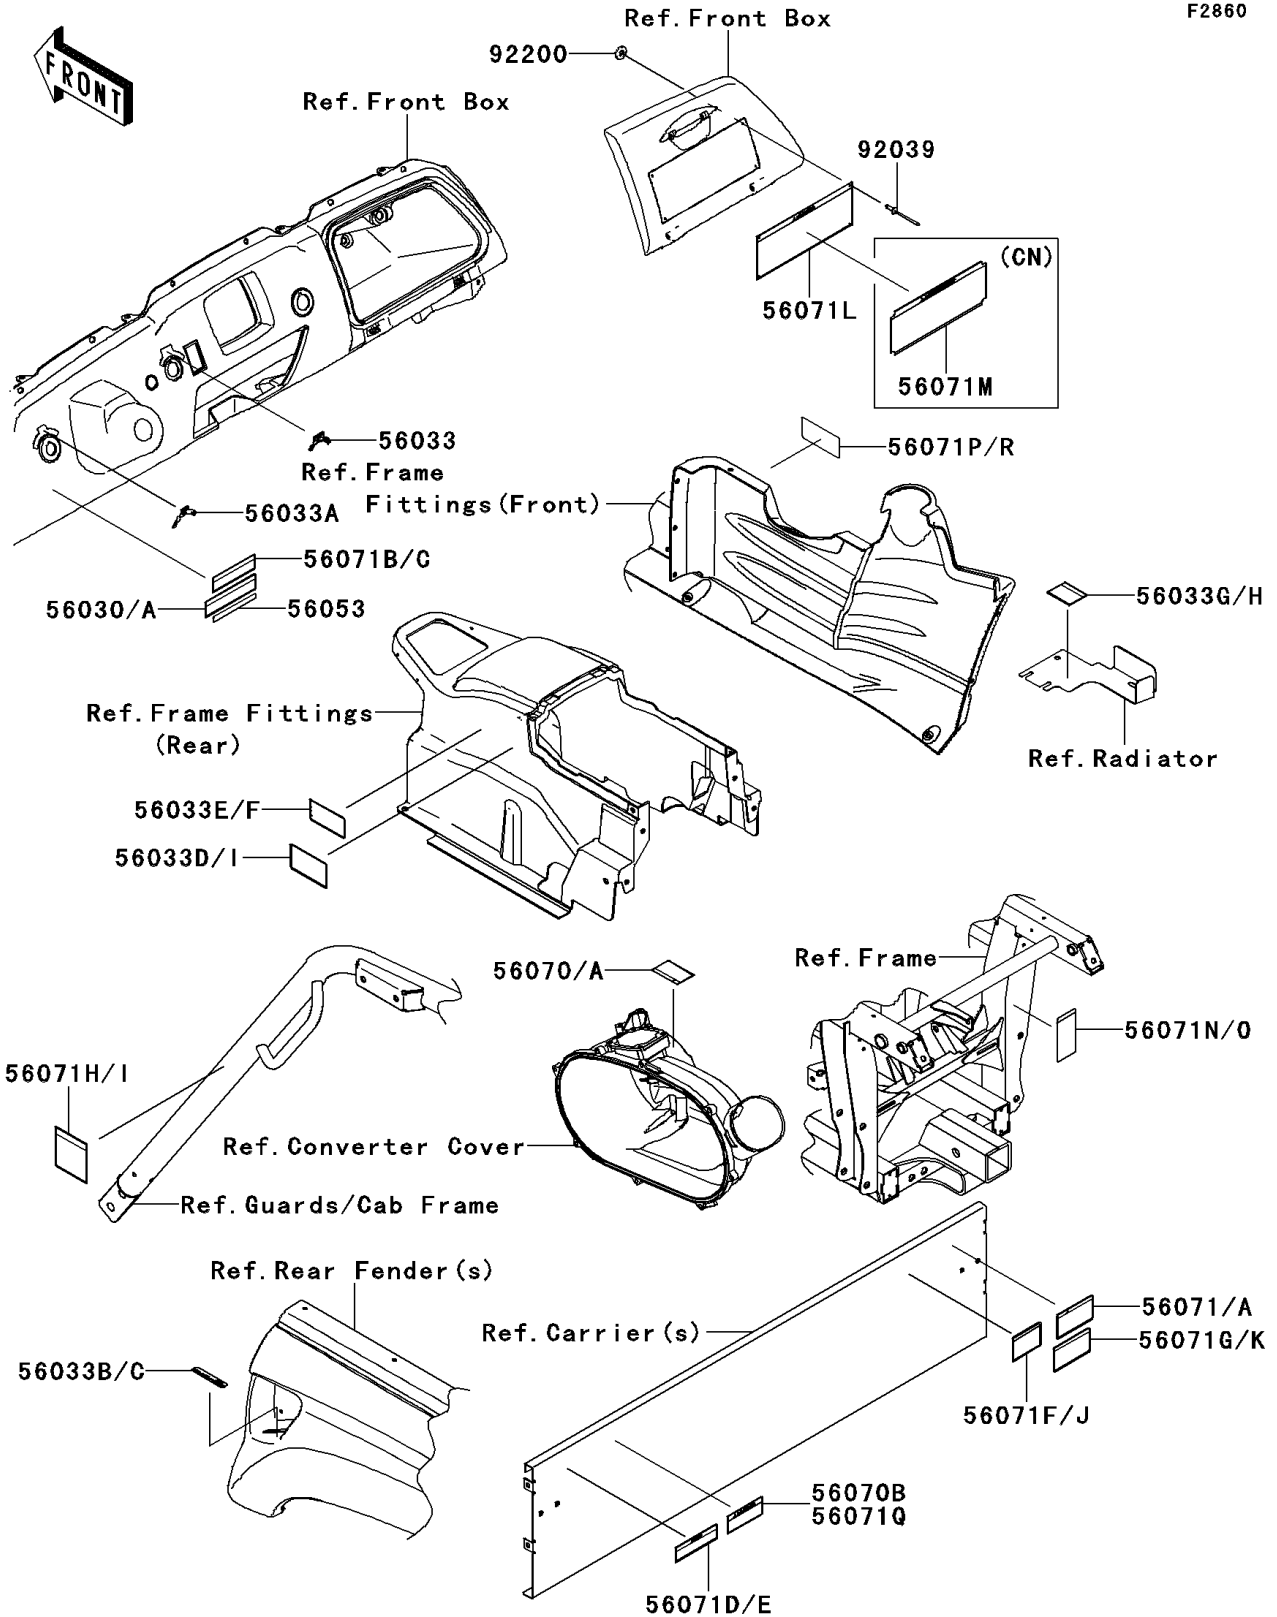

2013 TERYX® 750 FI 4x4 SPORT PARTS DIAGRAM

Labels

F2860

2013 TERYX® 750 FI 4x4 SPORT PARTS LIST

Labels

ITEM NAME	PART NUMBER	QUANTITY
LABEL,PARKING LEVER (Ref # 56030)	56030-0213	1
LABEL-MANUAL,MAIN SWITCH (Ref # 56033)	56033-0190	1
LABEL-MANUAL,HEAD LAMP SWITCH (Ref # 56033A)	56033-0228	1
LABEL-MANUAL,CARRIER LEVER,LH (Ref # 56033B)	56033-0290	1
LABEL-MANUAL,CARRIER LEVER,RH (Ref # 56033C)	56033-0291	1
LABEL-MANUAL,AIR CLEANER (Ref # 56033E)	56033-0347	1
LABEL-MANUAL,OIL MAINTENANCE (Ref # 56033G)	56033-0372	1
LABEL-MANUAL,DRIVE BELT (Ref # 56033I)	56033-0739	1
LABEL-SPECIFICATION (Ref # 56053)	56053-0278	1
LABEL-WARNING,CVT COVER (Ref # 56070)	56070-1269	1
LABEL-WARNING,BED RAISED (Ref # 56070B)	56070-7515	1
LABEL-WARNING (Ref # 56071)	56071-0048	1
LABEL-WARNING,SHIFT CAUTION (Ref # 56071B)	56071-0128	1
LABEL-WARNING,CARGO BED NOTICE (Ref # 56071D)	56071-0146	1
LABEL-WARNING,CARGO BED (Ref # 56071F)	56071-0271	1
LABEL-WARNING,CARGO BED CAPA. (Ref # 56071G)	56071-0272	1
LABEL-WARNING,TIRE (Ref # 56071H)	56071-0275	1
LABEL-WARNING,GENERAL (Ref # 56071L)	56071-0315	1
LABEL-WARNING,TRAILER HITCH (Ref # 56071N)	56071-0333	1
LABEL-WARNING,GASOLINE (Ref # 56071P)	56071-7501	1
RIVET,3.2X8 (Ref # 92039)	92039-3763	4
WASHER,3.5X8X1 (Ref # 92200)	92200-1251	4
LABEL,PARKING BRAKE,FRENCH (Ref # 56030A)	56030-0330	1
LABEL-MANUAL,CVT,FRENCH (Ref # 56033D)	56033-0305	1
LABEL-MANUAL,AIR CLEANER (Ref # 56033F)	56033-0348	1
LABEL-MANUAL,OIL MAINTENANCE (Ref # 56033H)	56033-0373	1
LABEL-WARNING,CVT COVER(FRENCH) (Ref # 56070A)	56070-1271	1
LABEL-WARNING,CARGO NET(FRENCH) (Ref # 56071A)	56071-0112	1
LABEL-WARNING,SHIFT CAUTION (Ref # 56071C)	56071-0129	1