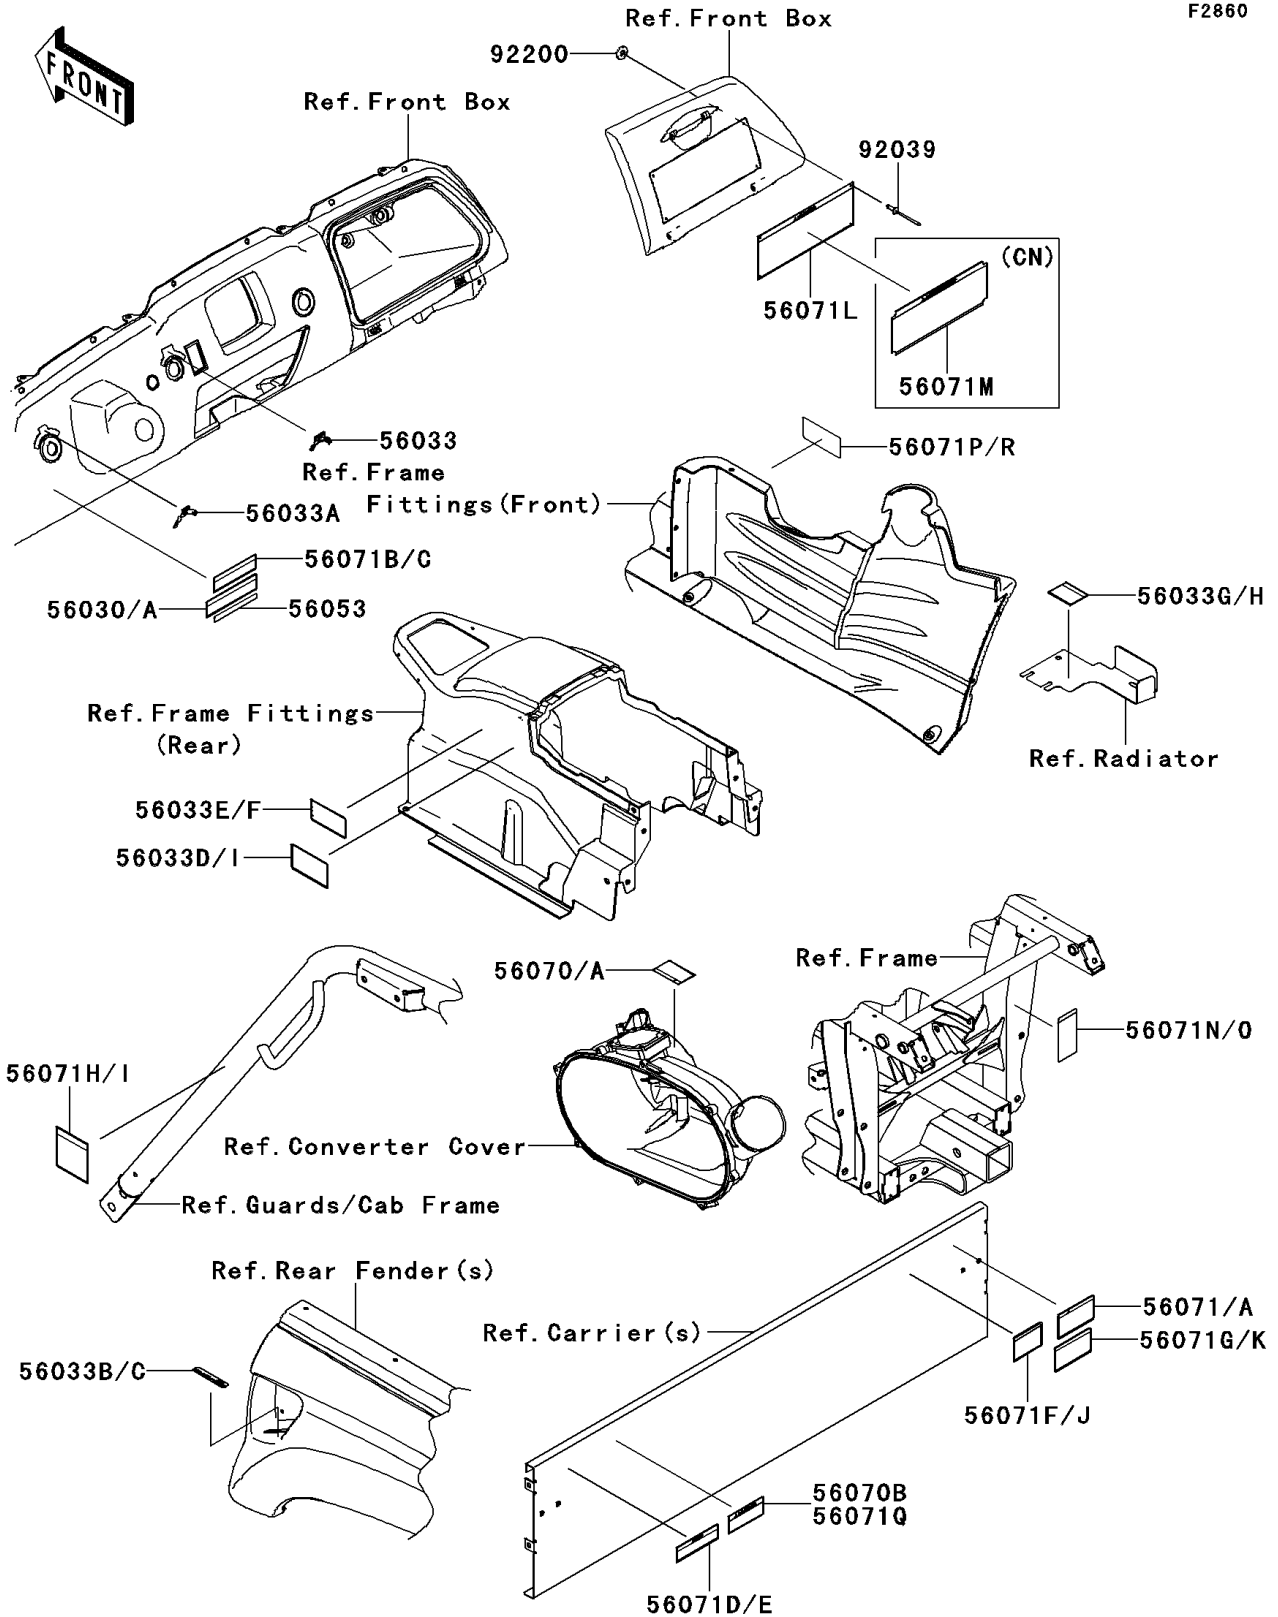

2013 TERYX® 750 FI 4x4 SPORT PARTS DIAGRAM

Labels

F2860

2013 TERYX® 750 FI 4x4 SPORT PARTS LIST

Labels

ITEM NAME	PART NUMBER	QUANTITY
LABEL,PARKING LEVER (Ref # 56030)	56030-0213	1
LABEL-MANUAL,MAIN SWITCH (Ref # 56033)	56033-0190	1
LABEL-MANUAL,HEAD LAMP SWITCH (Ref # 56033A)	56033-0228	1
LABEL-MANUAL,CARRIER LEVER,LH (Ref # 56033B)	56033-0290	1
LABEL-MANUAL,CARRIER LEVER,RH (Ref # 56033C)	56033-0291	1
LABEL-MANUAL,AIR CLEANER (Ref # 56033E)	56033-0347	1
LABEL-MANUAL,OIL MAINTENANCE (Ref # 56033G)	56033-0372	1
LABEL-MANUAL,DRIVE BELT (Ref # 56033I)	56033-0739	1
LABEL-SPECIFICATION (Ref # 56053)	56053-0278	1
LABEL-WARNING,CVT COVER (Ref # 56070)	56070-1269	1
LABEL-WARNING,BED RAISED (Ref # 56070B)	56070-7515	1
LABEL-WARNING (Ref # 56071)	56071-0048	1
LABEL-WARNING,SHIFT CAUTION (Ref # 56071B)	56071-0128	1
LABEL-WARNING,CARGO BED NOTICE (Ref # 56071D)	56071-0146	1
LABEL-WARNING,CARGO BED (Ref # 56071F)	56071-0271	1
LABEL-WARNING,CARGO BED CAPA. (Ref # 56071G)	56071-0272	1
LABEL-WARNING,TIRE (Ref # 56071H)	56071-0275	1
LABEL-WARNING,GENERAL (Ref # 56071L)	56071-0315	1
LABEL-WARNING,TRAILER HITCH (Ref # 56071N)	56071-0333	1
LABEL-WARNING,GASOLINE (Ref # 56071P)	56071-7501	1
RIVET,3.2X8 (Ref # 92039)	92039-3763	4
WASHER,3.5X8X1 (Ref # 92200)	92200-1251	4
LABEL,PARKING BRAKE,FRENCH (Ref # 56030A)	56030-0330	1
LABEL-MANUAL,CVT,FRENCH (Ref # 56033D)	56033-0305	1
LABEL-MANUAL,AIR CLEANER (Ref # 56033F)	56033-0348	1
LABEL-MANUAL,OIL MAINTENANCE (Ref # 56033H)	56033-0373	1
LABEL-WARNING,CVT COVER(FRENCH) (Ref # 56070A)	56070-1271	1
LABEL-WARNING,CARGO NET(FRENCH) (Ref # 56071A)	56071-0112	1
LABEL-WARNING,SHIFT CAUTION (Ref # 56071C)	56071-0129	1