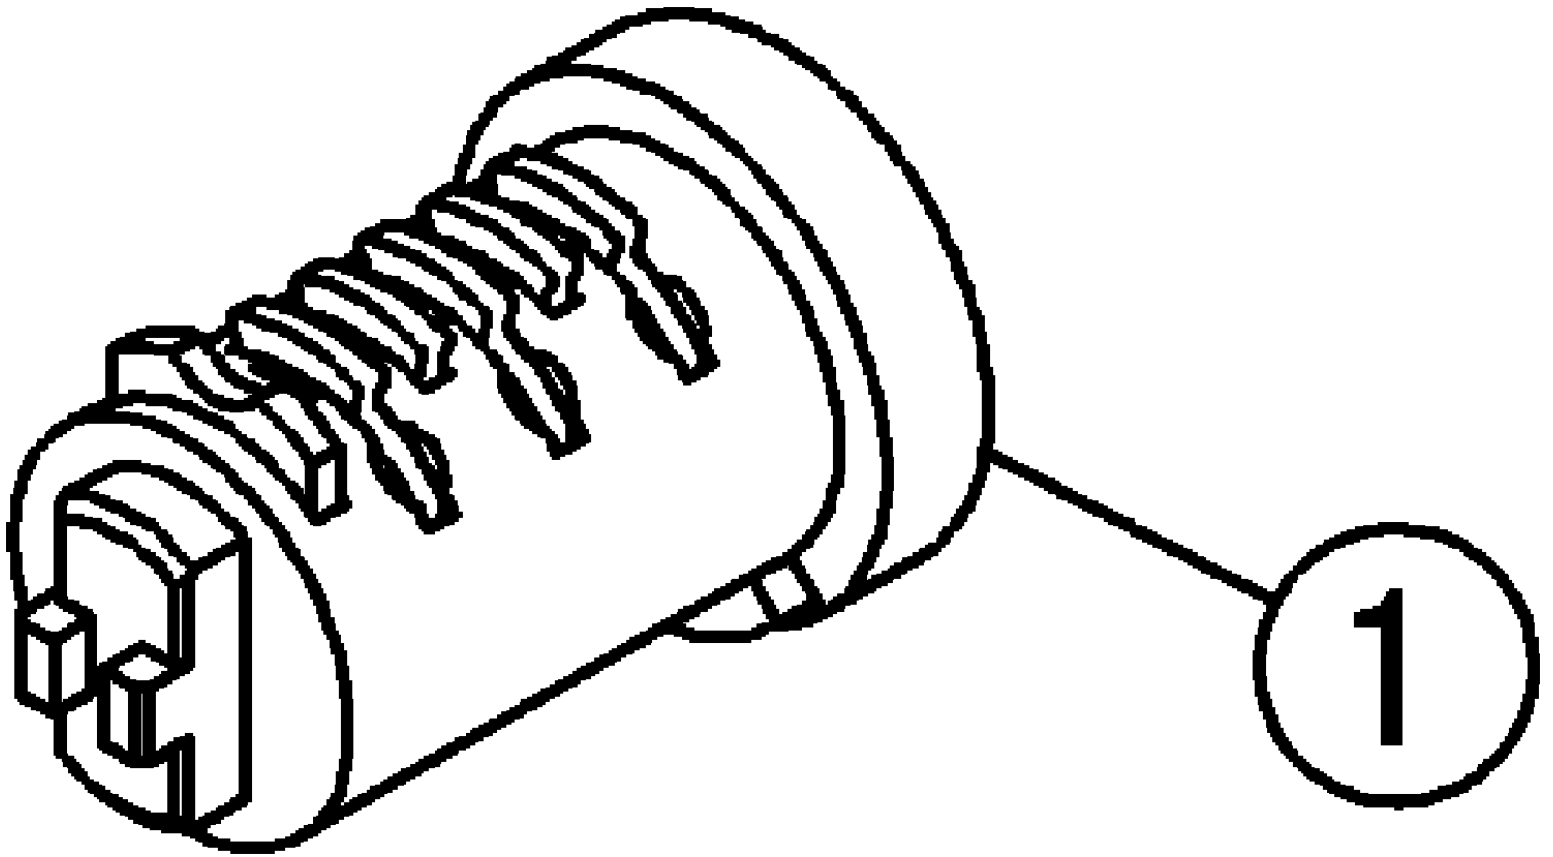

2017 Versys 1000 LT Supplement PARTS DIAGRAM

Rotor Kit (Lock)

2017 Versys 1000 LT Supplement PARTS LIST

Rotor Kit (Lock)

ITEM NAME	PART NUMBER	QUANTITY
ROTOR KIT (LOCK) (Ref # 1)	99994-0407	1