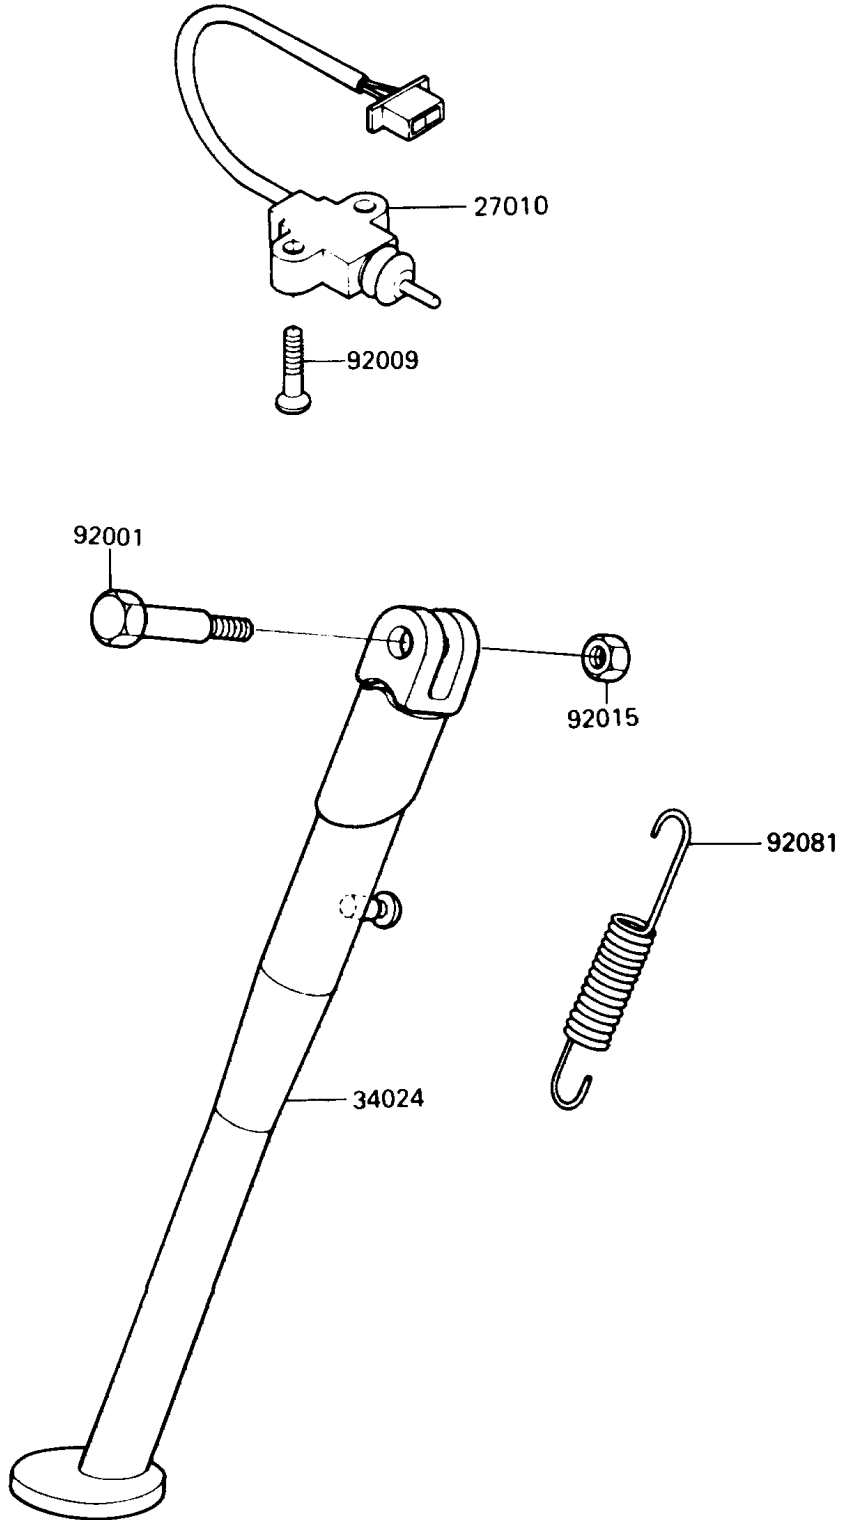

1991 KLR250 PARTS DIAGRAM

Stand

F2190

1991 KLR250 PARTS LIST

Stand

ITEM NAME	PART NUMBER	QUANTITY
SWITCH,SIDE STAND (Ref # 27010)	27010-1189	1
STAND-SIDE (Ref # 34024)	34024-1182	1
BOLT,SIDE STAND (Ref # 92001)	92003-157	1
SCREW,5X20 (Ref # 92009)	92009-1359	2
NUT,LOCK,10MM (Ref # 92015)	92019-021	1
SPRING,SIDE STAND (Ref # 92081)	92081-1376	1