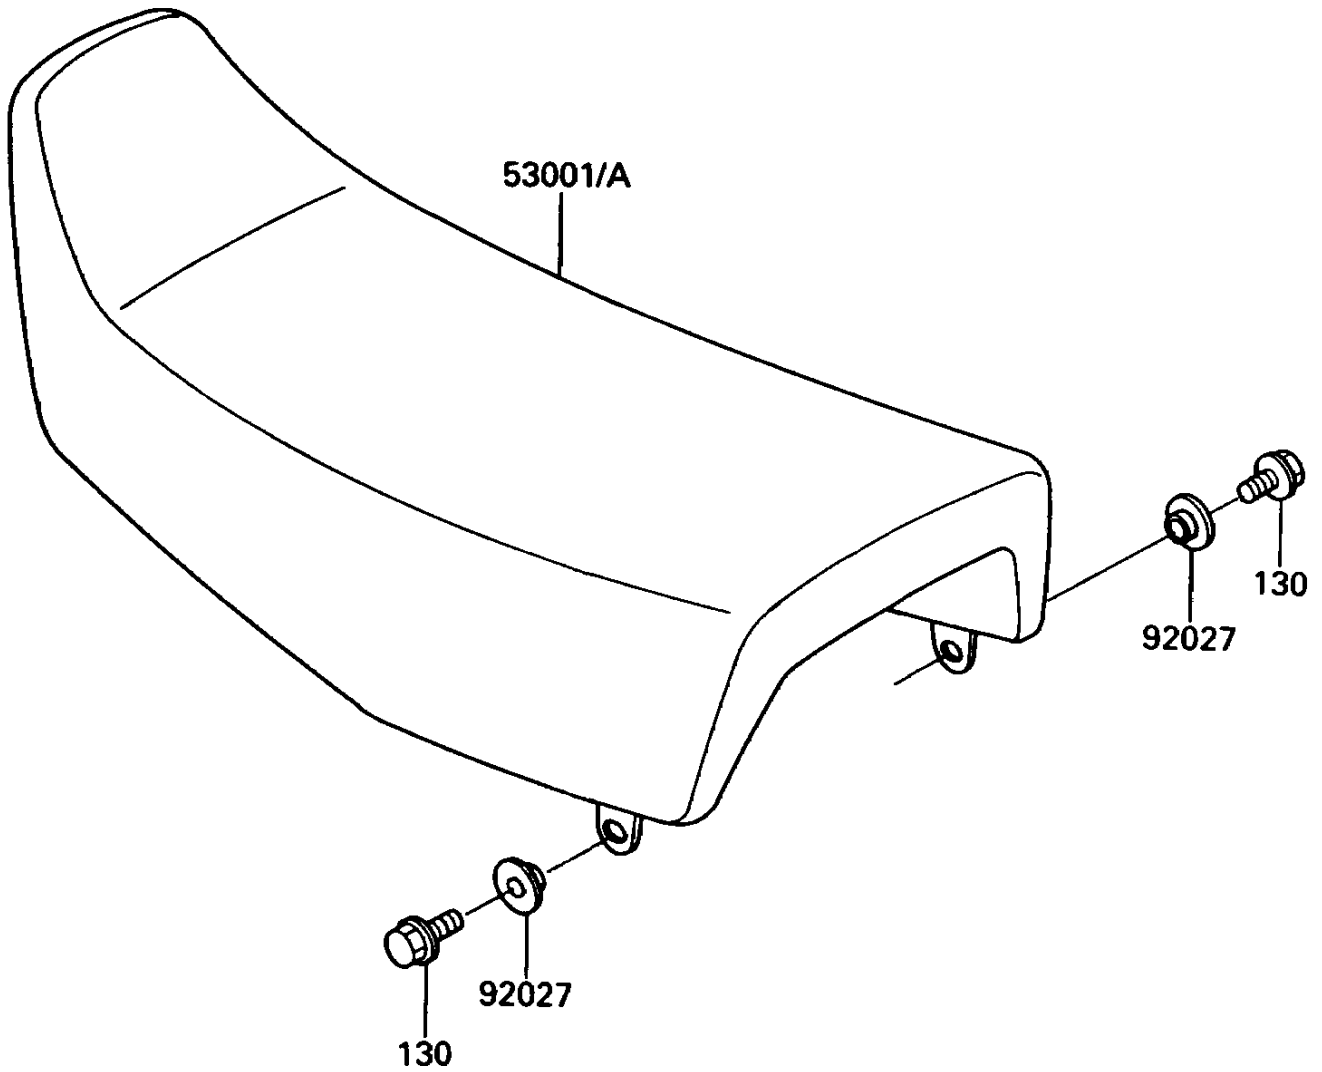

1992 KLR250 PARTS DIAGRAM

Seat

F2510

1992 KLR250 PARTS LIST

Seat

ITEM NAME	PART NUMBER	QUANTITY
SEAT-ASSY,DUAL,BLUE (Ref # 53001A)	53001-1636-MZ	1
COLLAR (Ref # 92027)	92027-1794	2
BOLT-FLANGED,6X12 (Ref # 130)	130B0612	2