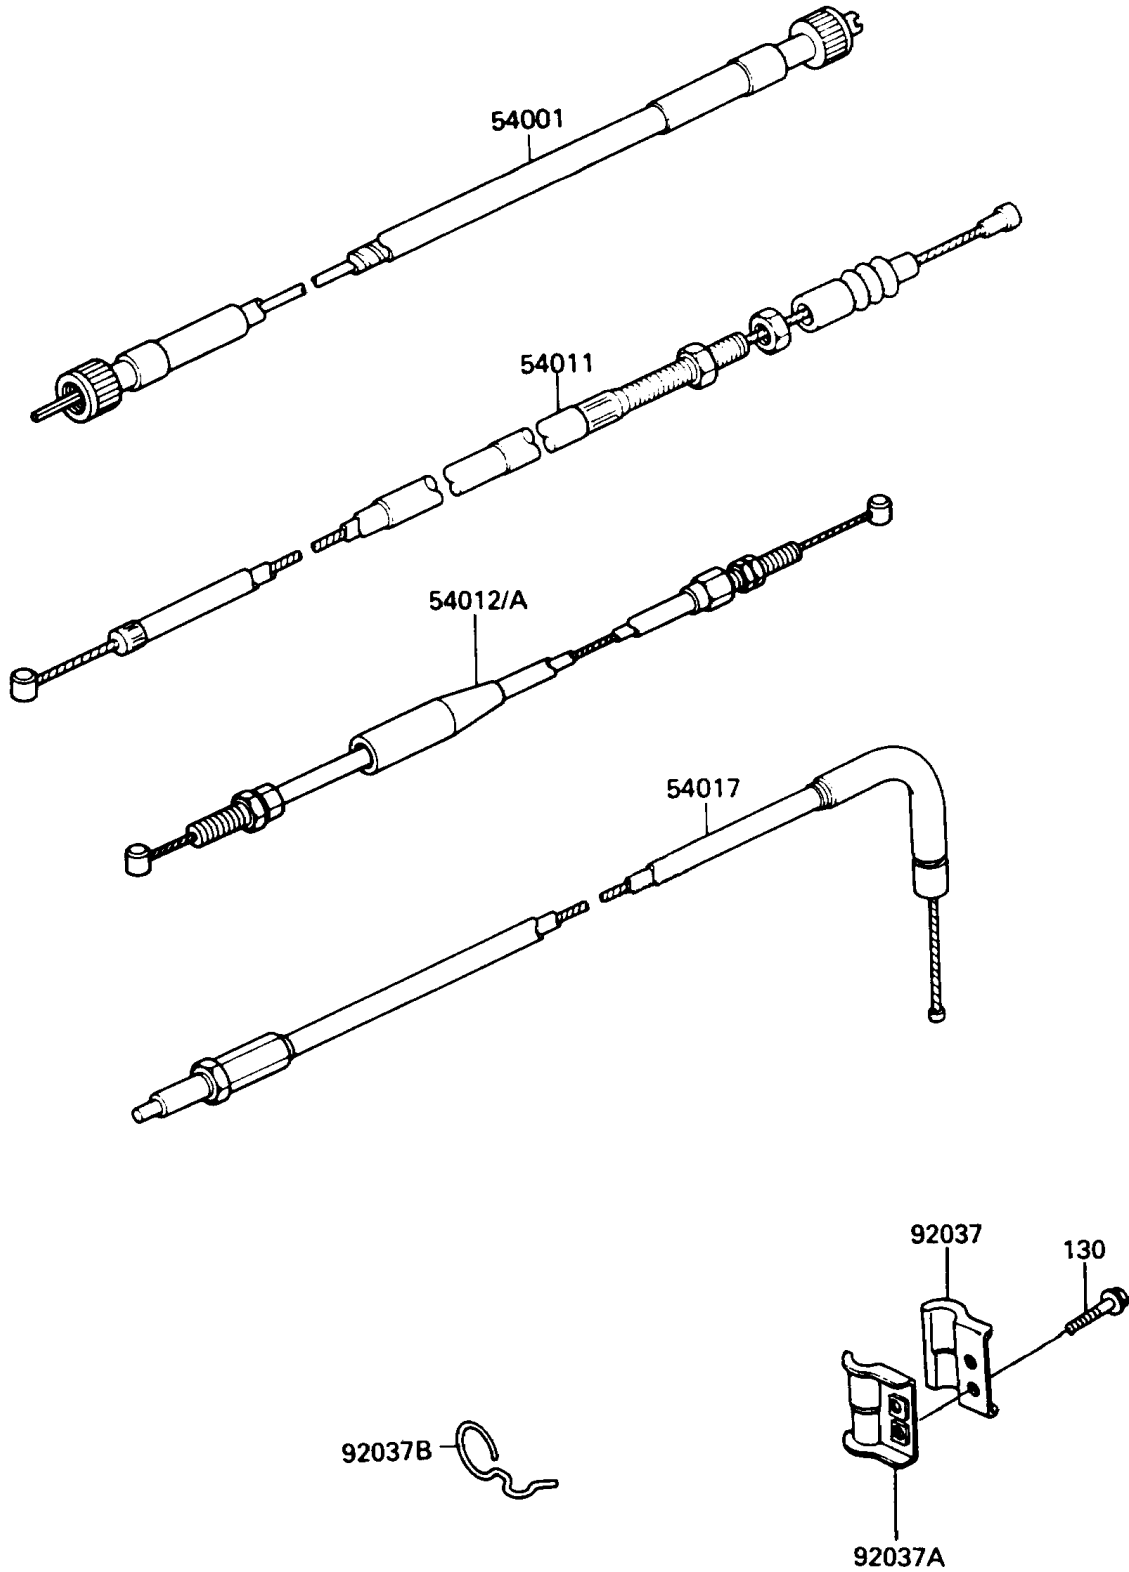

# 1990 KLR250 PARTS DIAGRAM

Cable

F2540

# 1990 KLR250 PARTS LIST

## Cable

ITEM NAME	PART NUMBER	QUANTITY
CABLE-SPEEDOMETER (Ref # 54001)	54001-1112	1
CABLE-CLUTCH (Ref # 54011)	54011-1225	1
CABLE-THROTTLE,OPENING (Ref # 54012)	54012-1238	1
CABLE-THROTTLE,CLOSING (Ref # 54012A)	54012-1239	1
CABLE-STARTER (Ref # 54017)	54017-1058	1
CLAMP,BRAKE HOSE,OUTSIDE (Ref # 92037)	92037-1331	1
CLAMP,BRAKE HOSE,INSIDE (Ref # 92037A)	92037-1332	1
CLAMP (Ref # 92037B)	92037-1521	1
BOLT-FLANGED (Ref # 130)	130J0514	2