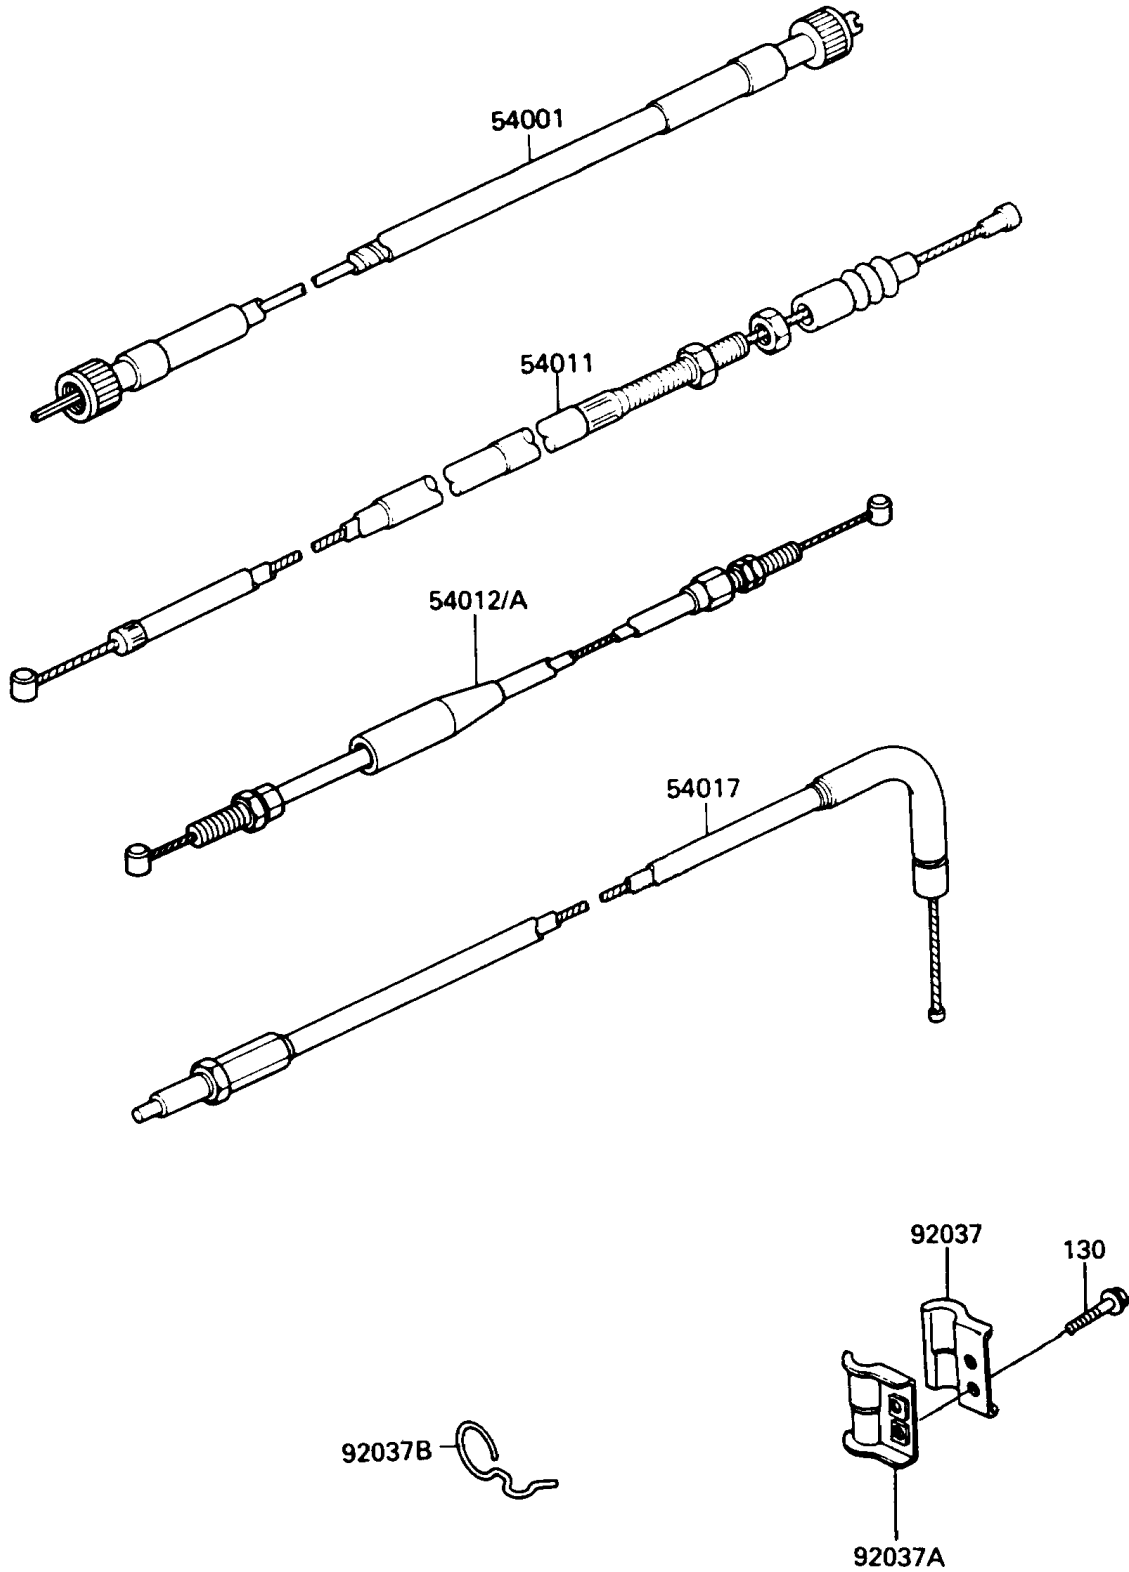

1992 KLR250 PARTS DIAGRAM

Cable

F2540

1992 KLR250 PARTS LIST

Cable

ITEM NAME	PART NUMBER	QUANTITY
CABLE-SPEEDOMETER (Ref # 54001)	54001-1112	1
CABLE-CLUTCH (Ref # 54011)	54011-1225	1
CABLE-THROTTLE,OPENING (Ref # 54012)	54012-1238	1
CABLE-THROTTLE,CLOSING (Ref # 54012A)	54012-1239	1
CABLE-STARTER (Ref # 54017)	54017-1058	1
CLAMP,BRAKE HOSE,OUTSIDE (Ref # 92037)	92037-1331	1
CLAMP,BRAKE HOSE,INSIDE (Ref # 92037A)	92037-1332	1
CLAMP (Ref # 92037B)	92037-1521	1
BOLT-FLANGED (Ref # 130)	130J0514	2