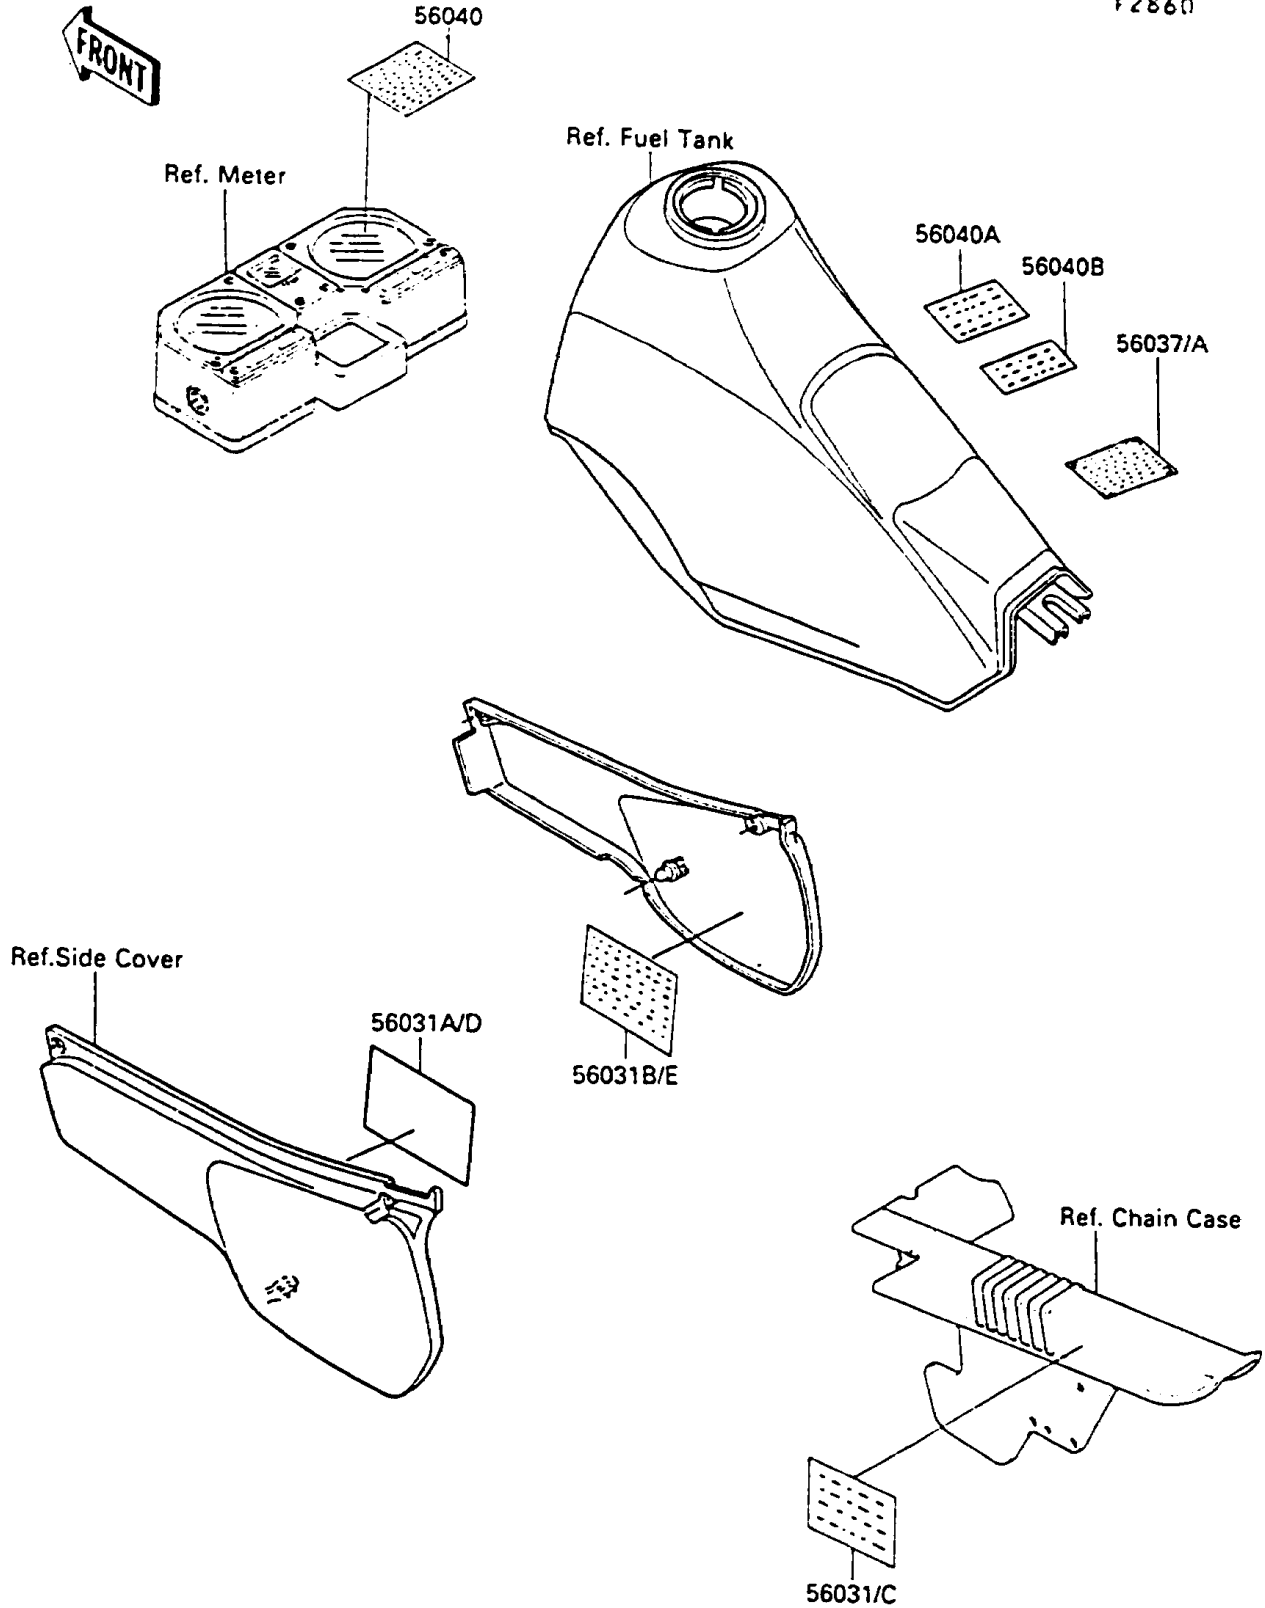

1992 KLR250 PARTS DIAGRAM

Label

F 2860

1992 KLR250 PARTS LIST

Label

ITEM NAME	PART NUMBER	QUANTITY
LABEL-MANUAL,CHAIN (Ref # 56031)	56031-1369	1
LABEL-MANUAL,BATTERY VENT (Ref # 56031A)	56031-1371	1
LABEL-MANUAL,OIL&OIL FILTER (Ref # 56031B)	56031-1374	1
LABEL-MANUAL,CHAIN (Ref # 56031C)	56031-1375	1
LABEL-MANUAL,BATTERY VENT (Ref # 56031D)	56031-1376	1
LABEL-MANUAL,OIL&OIL FILTER (Ref # 56031E)	56031-1470	1
LABEL-SPECIFICATION,TIRE&LOAD (Ref # 56037)	56037-1295	1
LABEL-SPECIFICATION,TIRE&LOAD (Ref # 56037A)	56037-1489	1
LABEL-WARNING,BREAK IN CAUTION (Ref # 56040)	56040-1007	1
LABEL-WARNING,BREAK IN CAUTION (Ref # 56040A)	56040-1008	1
LABEL-WARNING,EVAPO (Ref # 56040B)	56040-1121	1