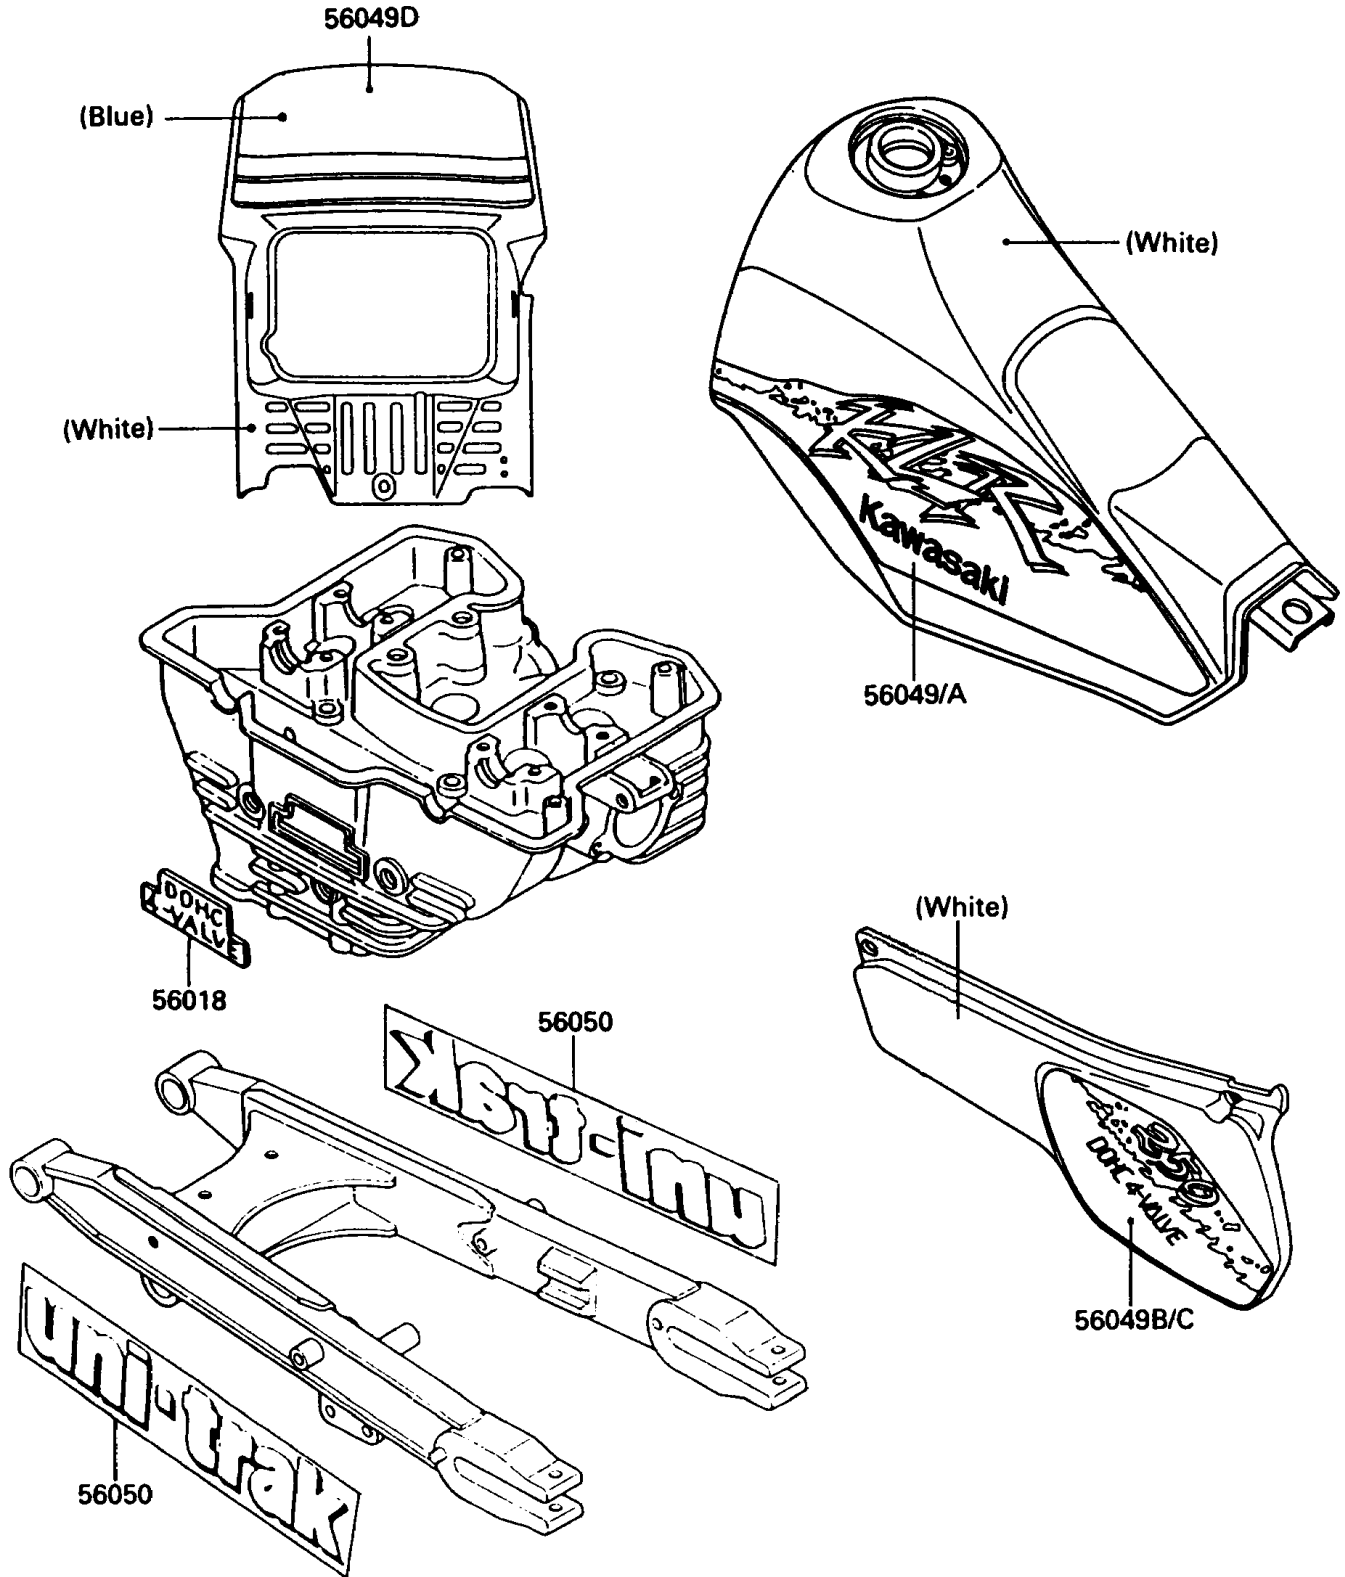

# 1992 KLR250 PARTS DIAGRAM

Decal(White)(KL250-D8/D9)

F2861A

# 1992 KLR250 PARTS LIST

Decal(White)(KL250-D8/D9)

ITEM NAME	PART NUMBER	QUANTITY
MARK,CYLINDER HEAD (Ref # 56018)	56018-1483	1
PATTERN,FUEL TANK,LH (Ref # 56049)	56049-1793	1
PATTERN,FUEL TANK,RH (Ref # 56049A)	56049-1794	1
PATTERN,SIDE COVER,LH (Ref # 56049B)	56049-1795	1
PATTERN,SIDE COVER,RH (Ref # 56049C)	56049-1796	1
PATTERN,HEAD LAMP COVER (Ref # 56049D)	56049-1797	1
MARK,SWING ARM,UNI-TRAK (Ref # 56050)	56050-1426	2