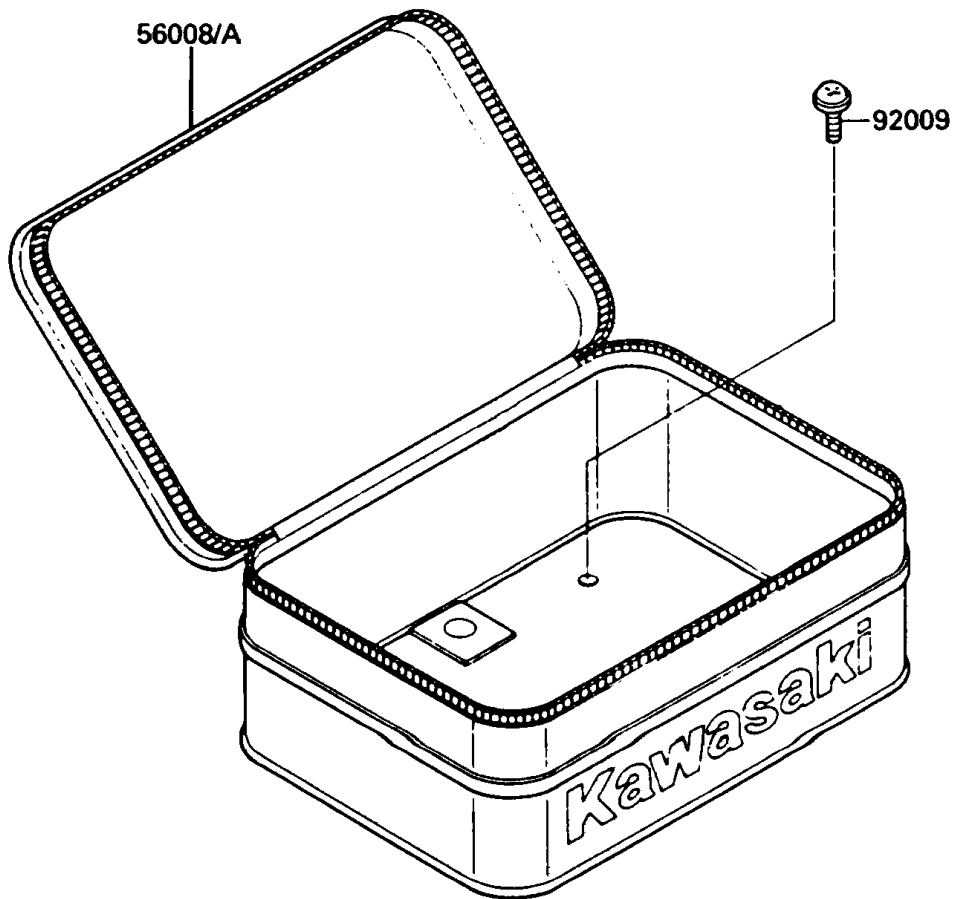

1992 KLR250 PARTS DIAGRAM

Accessory

F2910

1992 KLR250 PARTS LIST

Accessory

ITEM NAME	PART NUMBER	QUANTITY
BAG,TOOL,BLUE-32 (Ref # 56008)	56008-1054-LA	1
SCREW,6X22,BLACK (Ref # 92009)	92009-1256	4