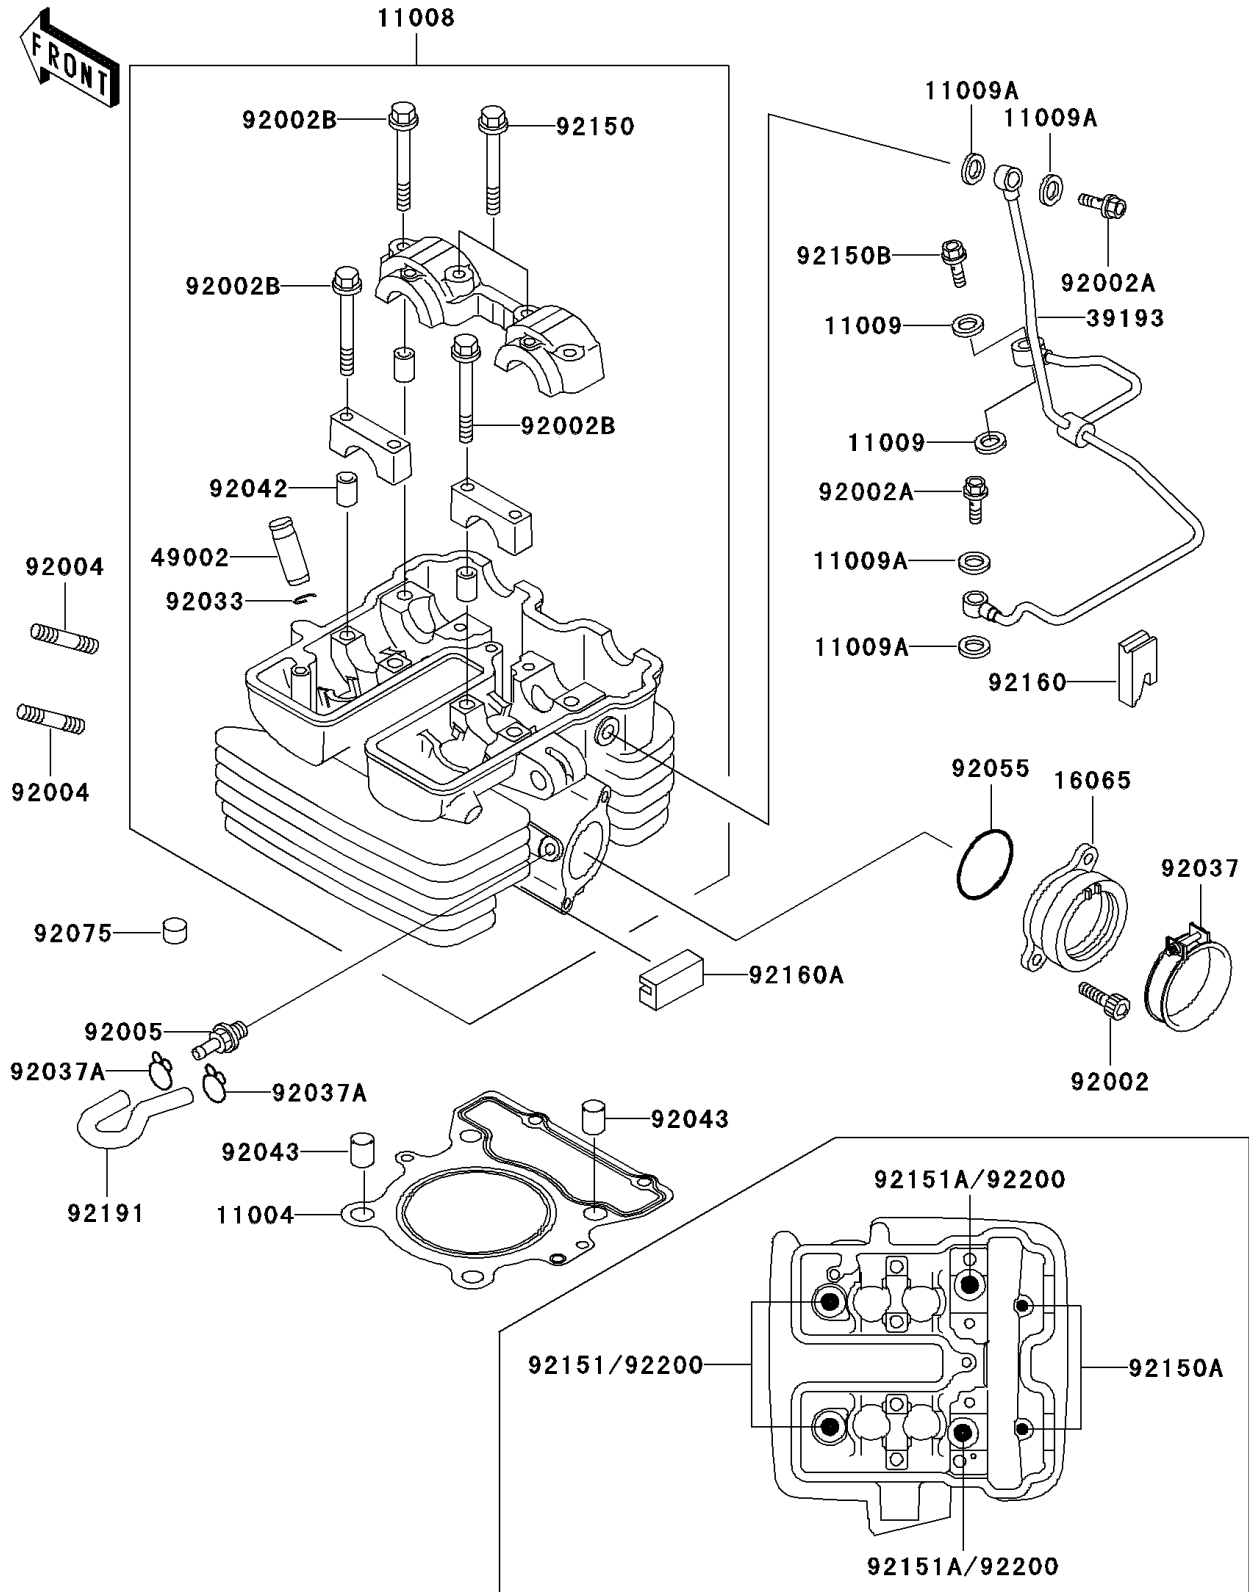

2004 Super Sherpa (Canada Only) PARTS DIAGRAM

Cylinder Head

E1111

2004 Super Sherpa (Canada Only) PARTS LIST

Cylinder Head

ITEM NAME	PART NUMBER	QUANTITY
GASKET-HEAD (Ref # 11004)	11004-1328	1
HEAD-COMP-CYLINDER (Ref # 11008)	11008-1340	1
GASKET,10X14.5X1.5 (Ref # 11009)	11009-1105	2
GASKET,8.2X14X1.0 (Ref # 11009A)	11009-1344	4
HOLDER-CARBURETOR (Ref # 16065)	16065-1342	1
PIPE-OIL (Ref # 39193)	39193-1032	1
GUIDE-VALVE (Ref # 49002)	49002-1126	AR
BOLT,6X16 (Ref # 92002)	92002-1143	2
BOLT,BANJO,8X20 (Ref # 92002A)	92002-1618	2
BOLT,6X40 (Ref # 92002B)	92002-1756	6
STUD,8X22 (Ref # 92004)	92004-1217	2
FITTING (Ref # 92005)	92005-1337	1
RING-SNAP (Ref # 92033)	92033-1247	4
CLAMP,ID=53,BLACK (Ref # 92037)	92037-1304	1
CLAMP (Ref # 92037A)	92037-1610	2
PIN,DOWEL,6.3X8X14 (Ref # 92042)	92042-007	6
PIN,10.1X12X14 (Ref # 92043)	92043-4009	2
RING-O (Ref # 92055)	92055-520	1
DAMPER (Ref # 92075)	92075-182	20
BOLT,6X35 (Ref # 92150)	92150-1083	2
BOLT,6X135 (Ref # 92150A)	92150-1552	2
BOLT,BANJO,10X23 (Ref # 92150B)	92150-1641	1
BOLT,10X158 (Ref # 92151)	92151-1152	2
BOLT (Ref # 92151A)	92151-1263	2
DAMPER (Ref # 92160)	92160-1816	1
DAMPER (Ref # 92160A)	92160-1879	1
TUBE (Ref # 92191)	92191-1158	1
WASHER,10.5X19X2.3 (Ref # 92200)	92200-1339	4