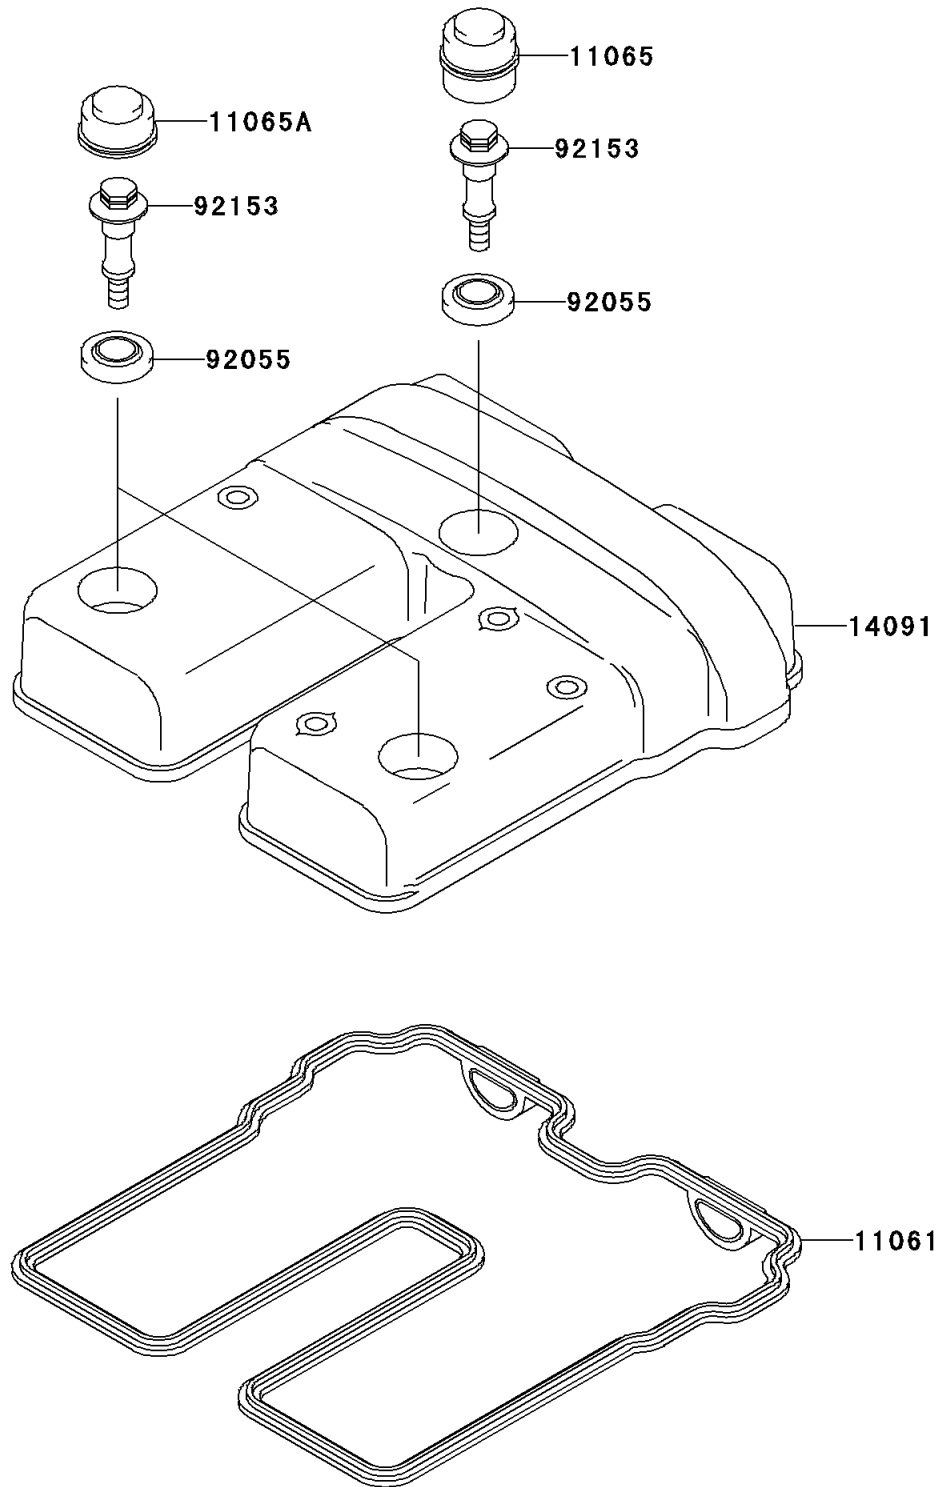

2002 Super Sherpa PARTS DIAGRAM

Cylinder Head Cover

E1112

2002 Super Sherpa PARTS LIST

Cylinder Head Cover

ITEM NAME	PART NUMBER	QUANTITY
GASKET,HEAD COVER (Ref # 11061)	11061-0044	1
CAP (Ref # 11065)	11065-1078	1
CAP (Ref # 11065A)	11065-1079	2
COVER,HEAD (Ref # 14091)	14091-1223	1
RING-O (Ref # 92055)	92055-0143	3
BOLT (Ref # 92153)	92153-0431	3