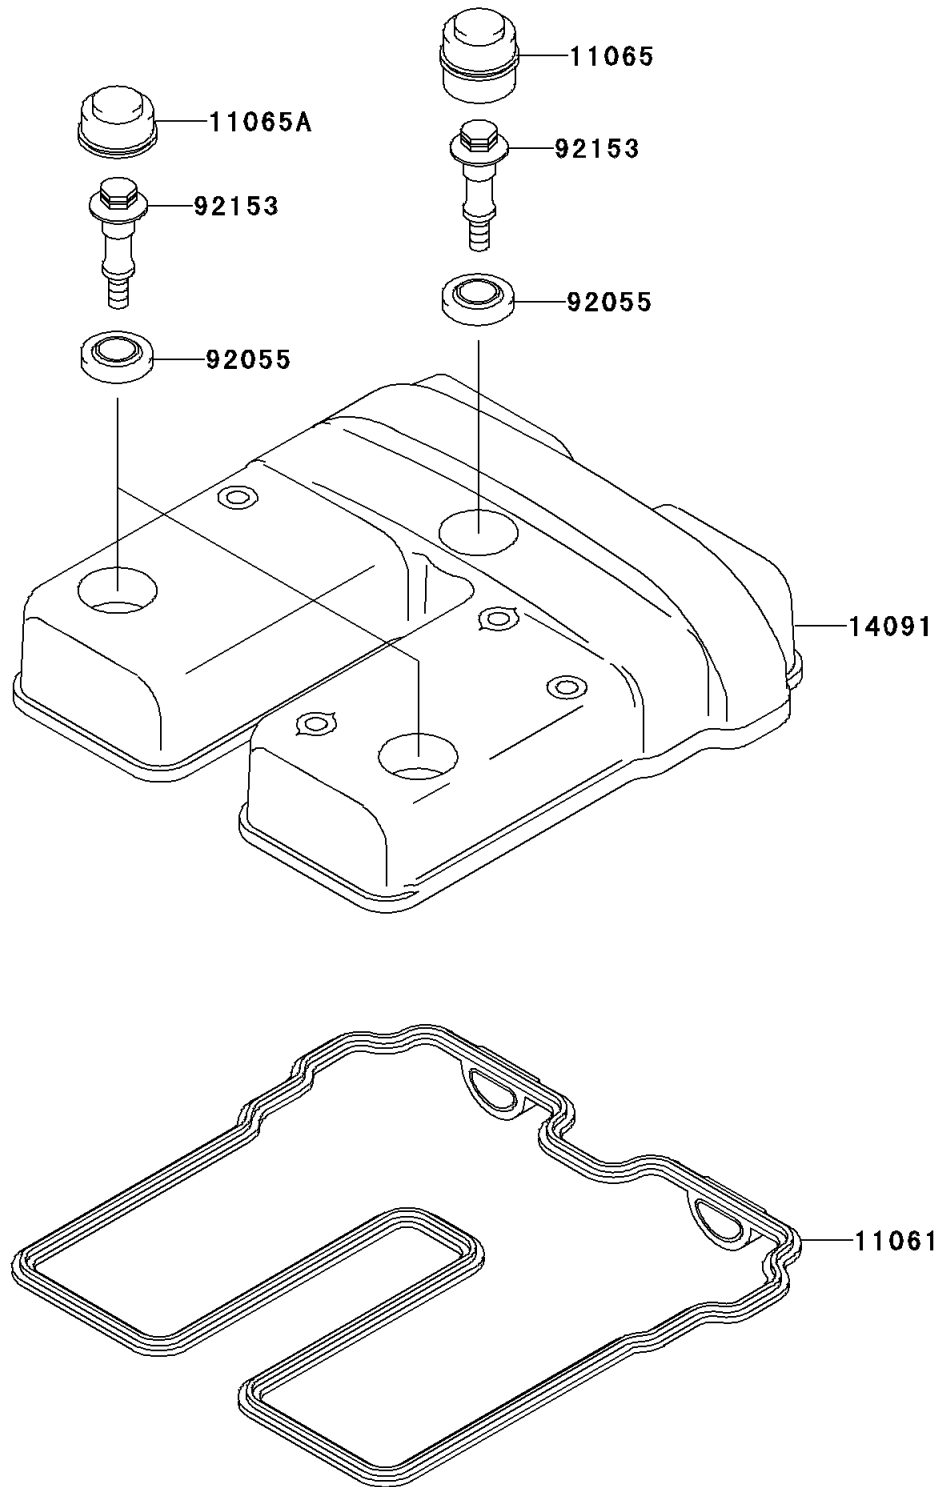

# 2002 Super Sherpa PARTS DIAGRAM

Cylinder Head Cover

E1112

## 2002 Super Sherpa PARTS LIST

### Cylinder Head Cover

ITEM NAME	PART NUMBER	QUANTITY
GASKET,HEAD COVER (Ref # 11061)	11061-0044	1
CAP (Ref # 11065)	11065-1078	1
CAP (Ref # 11065A)	11065-1079	2
COVER,HEAD (Ref # 14091)	14091-1223	1
RING-O (Ref # 92055)	92055-0143	3
BOLT (Ref # 92153)	92153-0431	3