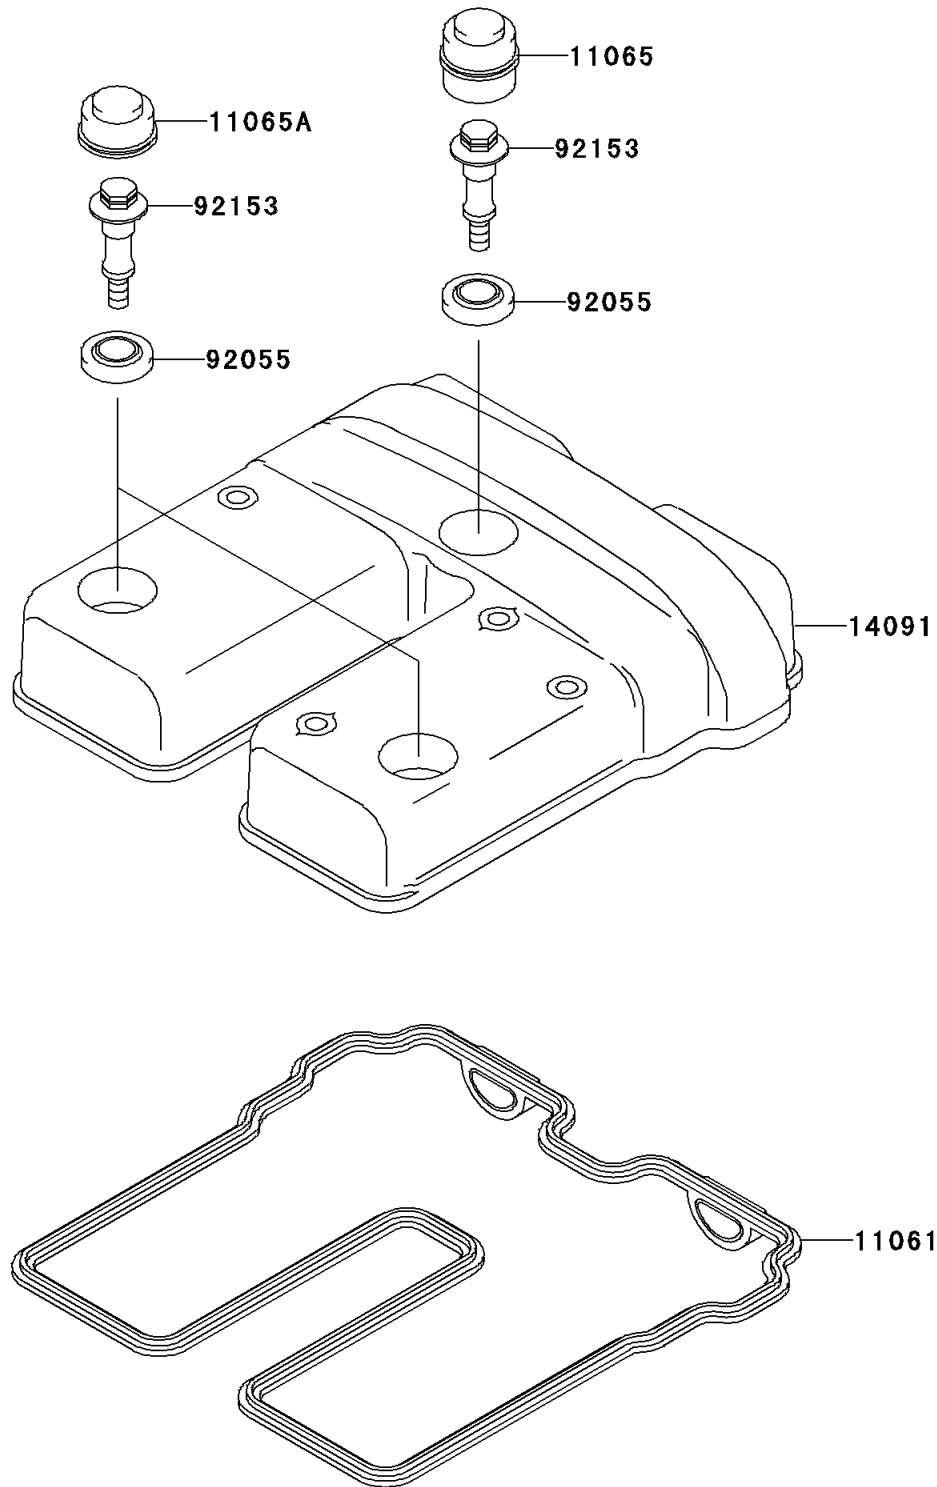

# 2003 Super Sherpa PARTS DIAGRAM

Cylinder Head Cover

E1112

# 2003 Super Sherpa PARTS LIST

## Cylinder Head Cover

ITEM NAME	PART NUMBER	QUANTITY
GASKET,HEAD COVER (Ref # 11061)	11061-0044	1
CAP (Ref # 11065)	11065-1078	1
CAP (Ref # 11065A)	11065-1079	2
COVER,HEAD (Ref # 14091)	14091-1223	1
RING-O (Ref # 92055)	92055-0143	3
BOLT (Ref # 92153)	92153-0431	3