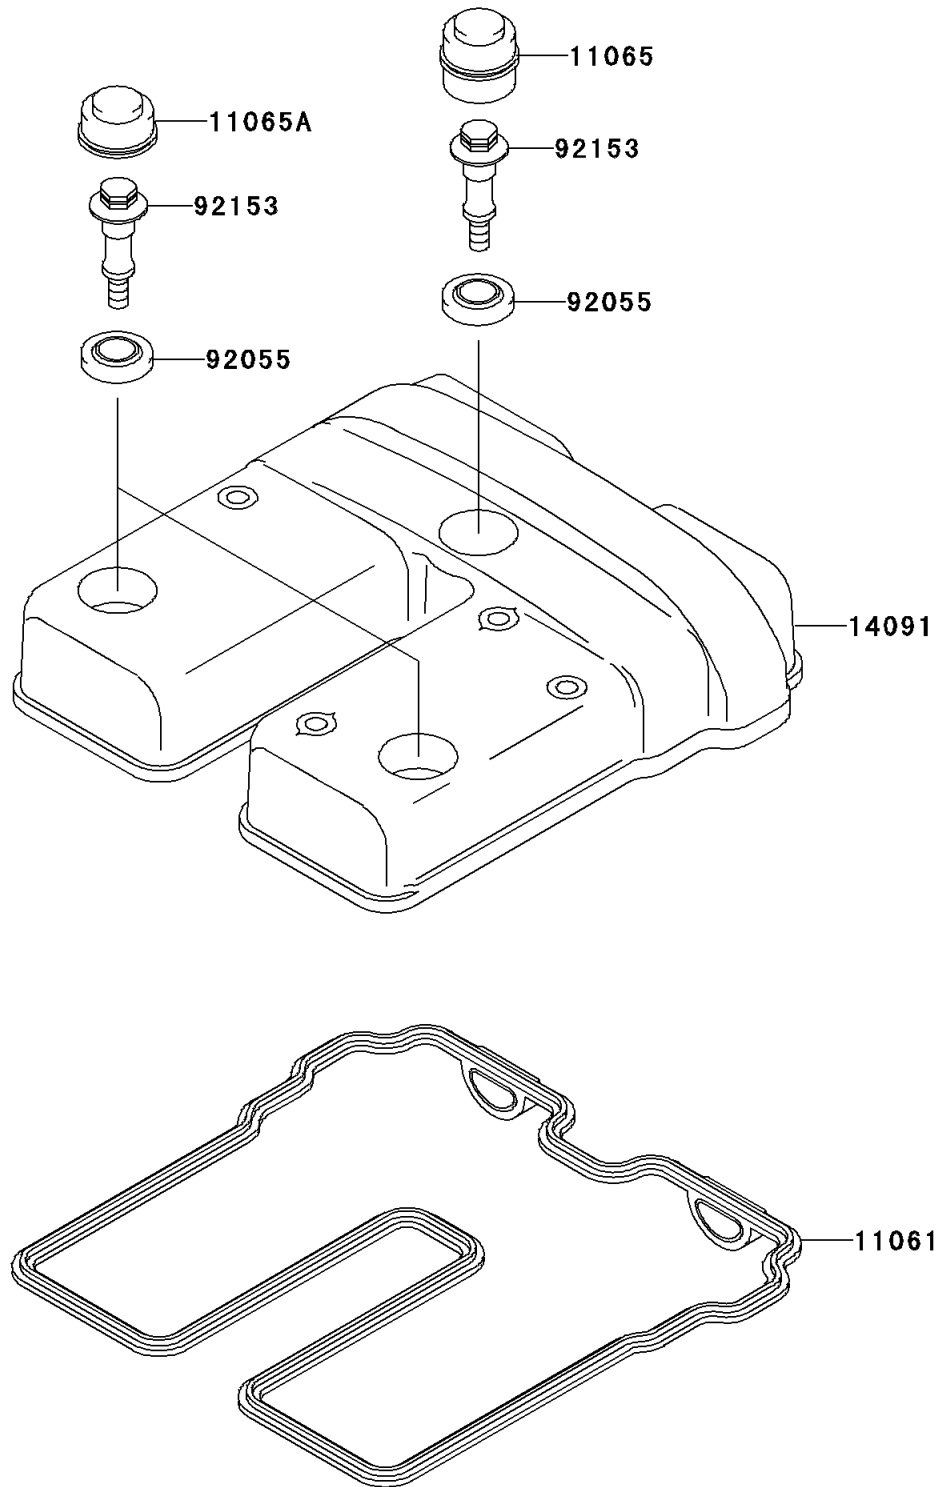

# 2004 Super Sherpa (Canada Only) PARTS DIAGRAM

Cylinder Head Cover

E1112

## 2004 Super Sherpa (Canada Only) PARTS LIST

### Cylinder Head Cover

ITEM NAME	PART NUMBER	QUANTITY
GASKET,HEAD COVER (Ref # 11061)	11061-0044	1
CAP (Ref # 11065)	11065-1078	1
CAP (Ref # 11065A)	11065-1079	2
COVER,HEAD (Ref # 14091)	14091-1223	1
RING-O (Ref # 92055)	92055-0143	3
BOLT (Ref # 92153)	92153-0431	3