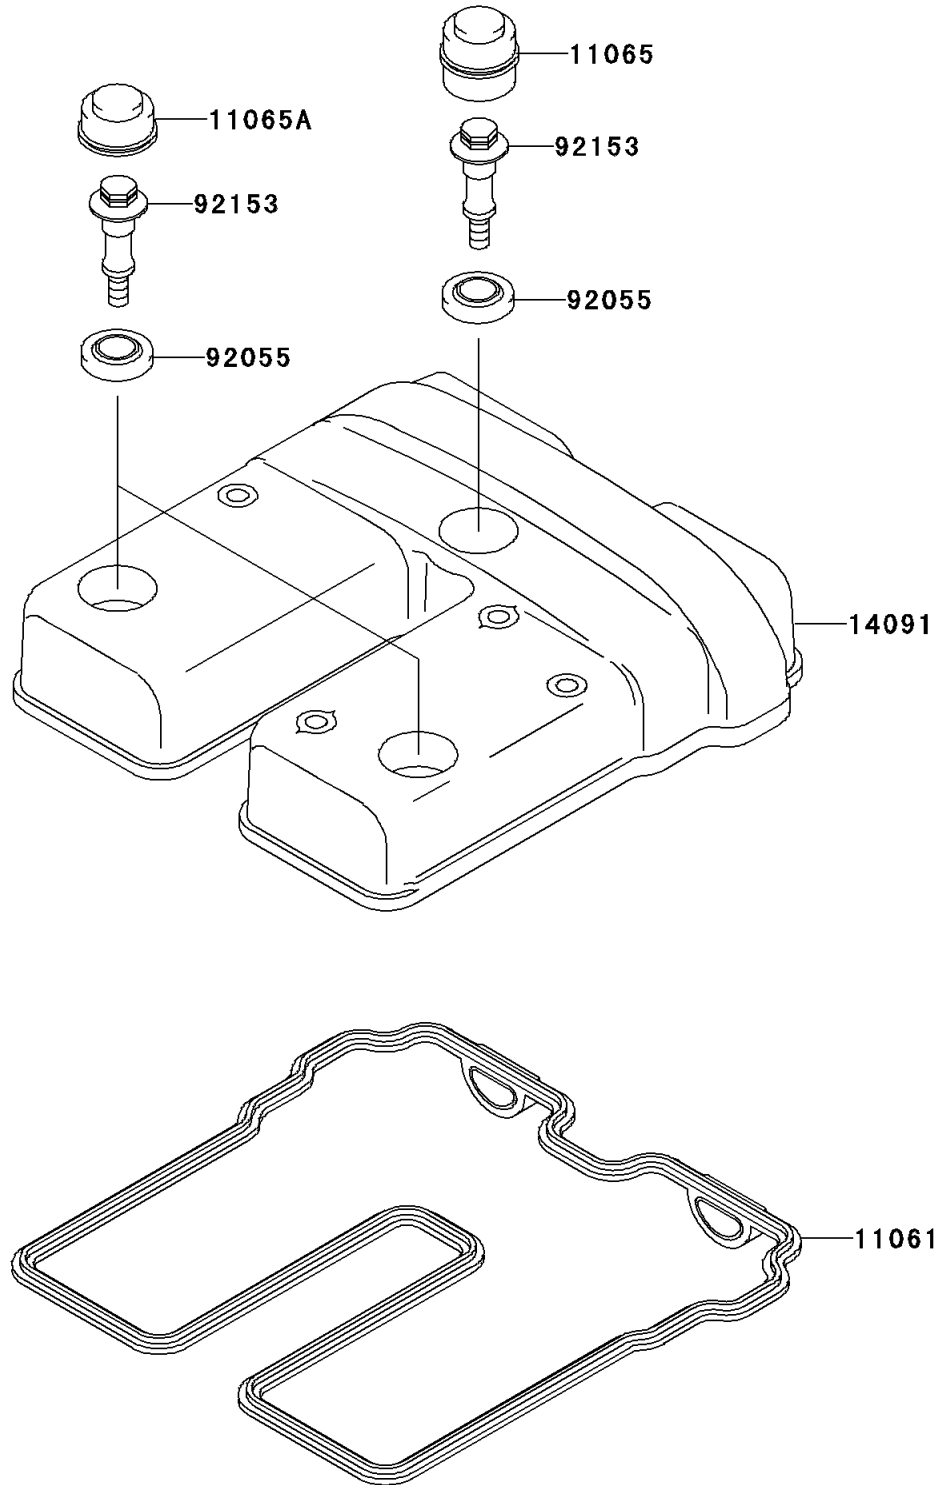

2004 Super Sherpa (Canada Only) PARTS DIAGRAM

Cylinder Head Cover

E1112

2004 Super Sherpa (Canada Only) PARTS LIST

Cylinder Head Cover

ITEM NAME	PART NUMBER	QUANTITY
GASKET,HEAD COVER (Ref # 11061)	11061-0044	1
CAP (Ref # 11065)	11065-1078	1
CAP (Ref # 11065A)	11065-1079	2
COVER,HEAD (Ref # 14091)	14091-1223	1
RING-O (Ref # 92055)	92055-0143	3
BOLT (Ref # 92153)	92153-0431	3