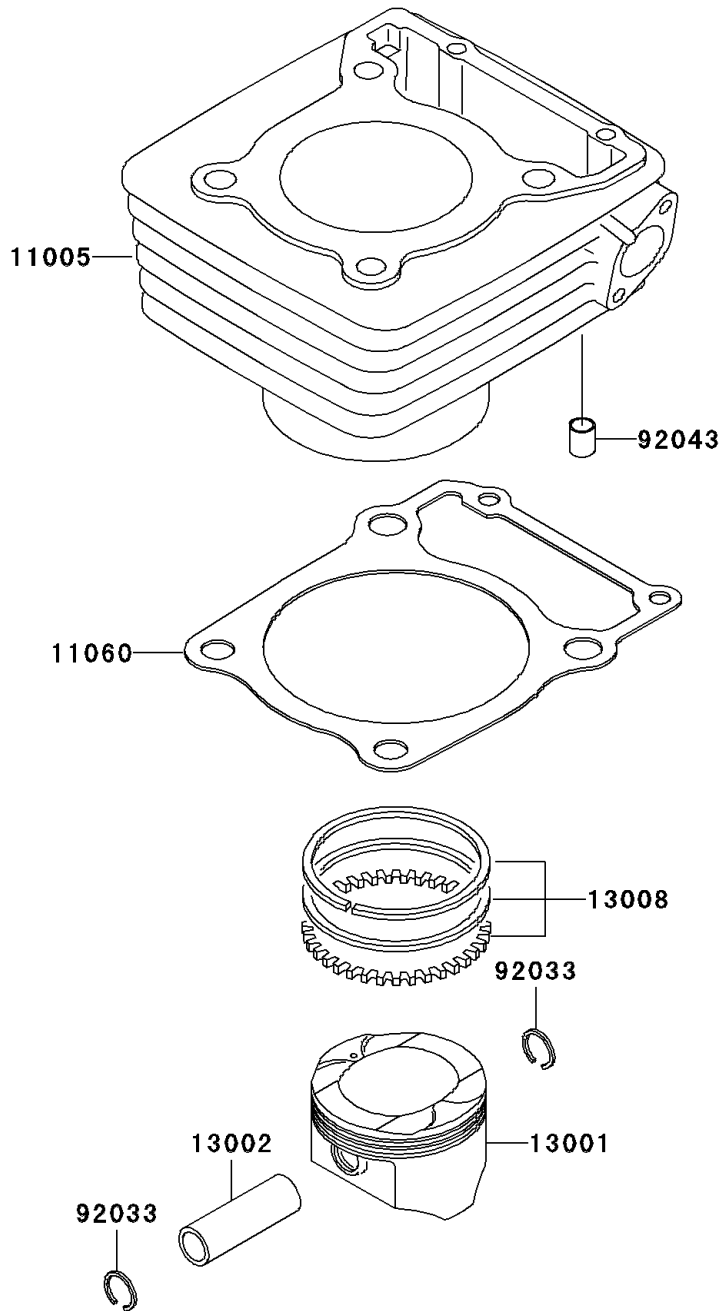

2000 Super Sherpa PARTS DIAGRAM

Cylinder/Piston(s)

E1120

2000 Super Sherpa PARTS LIST

Cylinder/Piston(s)

ITEM NAME	PART NUMBER	QUANTITY
CYLINDER-ENGINE (Ref # 11005)	11005-1860	1
GASKET,CYLINDER BASE (Ref # 11060)	11060-1740	1
PISTON-ENGINE (Ref # 13001)	13001-1492	1
PIN-PISTON (Ref # 13002)	13002-1073	1
RING-SET-PISTON (Ref # 13008)	13008-1177	1
RING-SNAP (Ref # 92033)	92033-1054	2
PIN,10.1X12X14 (Ref # 92043)	92043-4009	2