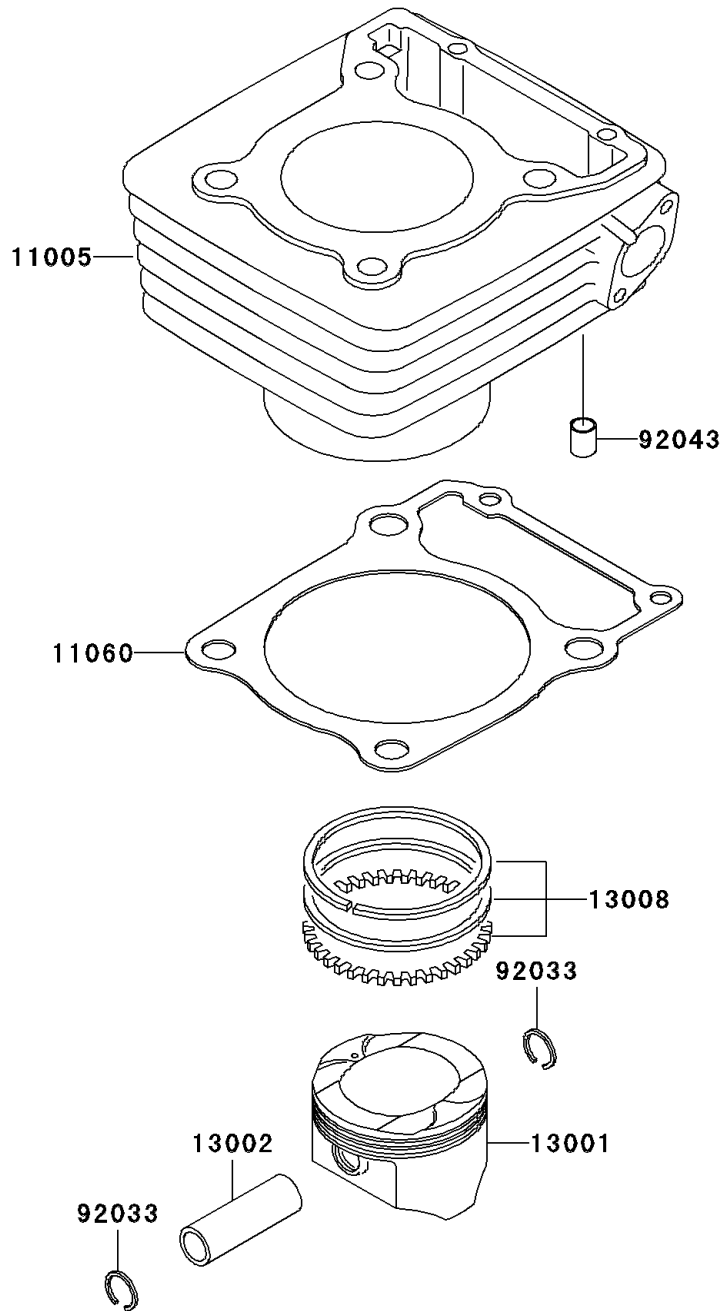

2003 Super Sherpa PARTS DIAGRAM

Cylinder/Piston(s)

E1120

2003 Super Sherpa PARTS LIST

Cylinder/Piston(s)

ITEM NAME	PART NUMBER	QUANTITY
CYLINDER-ENGINE (Ref # 11005)	11005-1860	1
GASKET,CYLINDER BASE (Ref # 11060)	11060-1740	1
PISTON-ENGINE (Ref # 13001)	13001-1492	1
PIN-PISTON (Ref # 13002)	13002-1073	1
RING-SET-PISTON (Ref # 13008)	13008-1177	1
RING-SNAP (Ref # 92033)	92033-1054	2
PIN,10.1X12X14 (Ref # 92043)	92043-4009	2