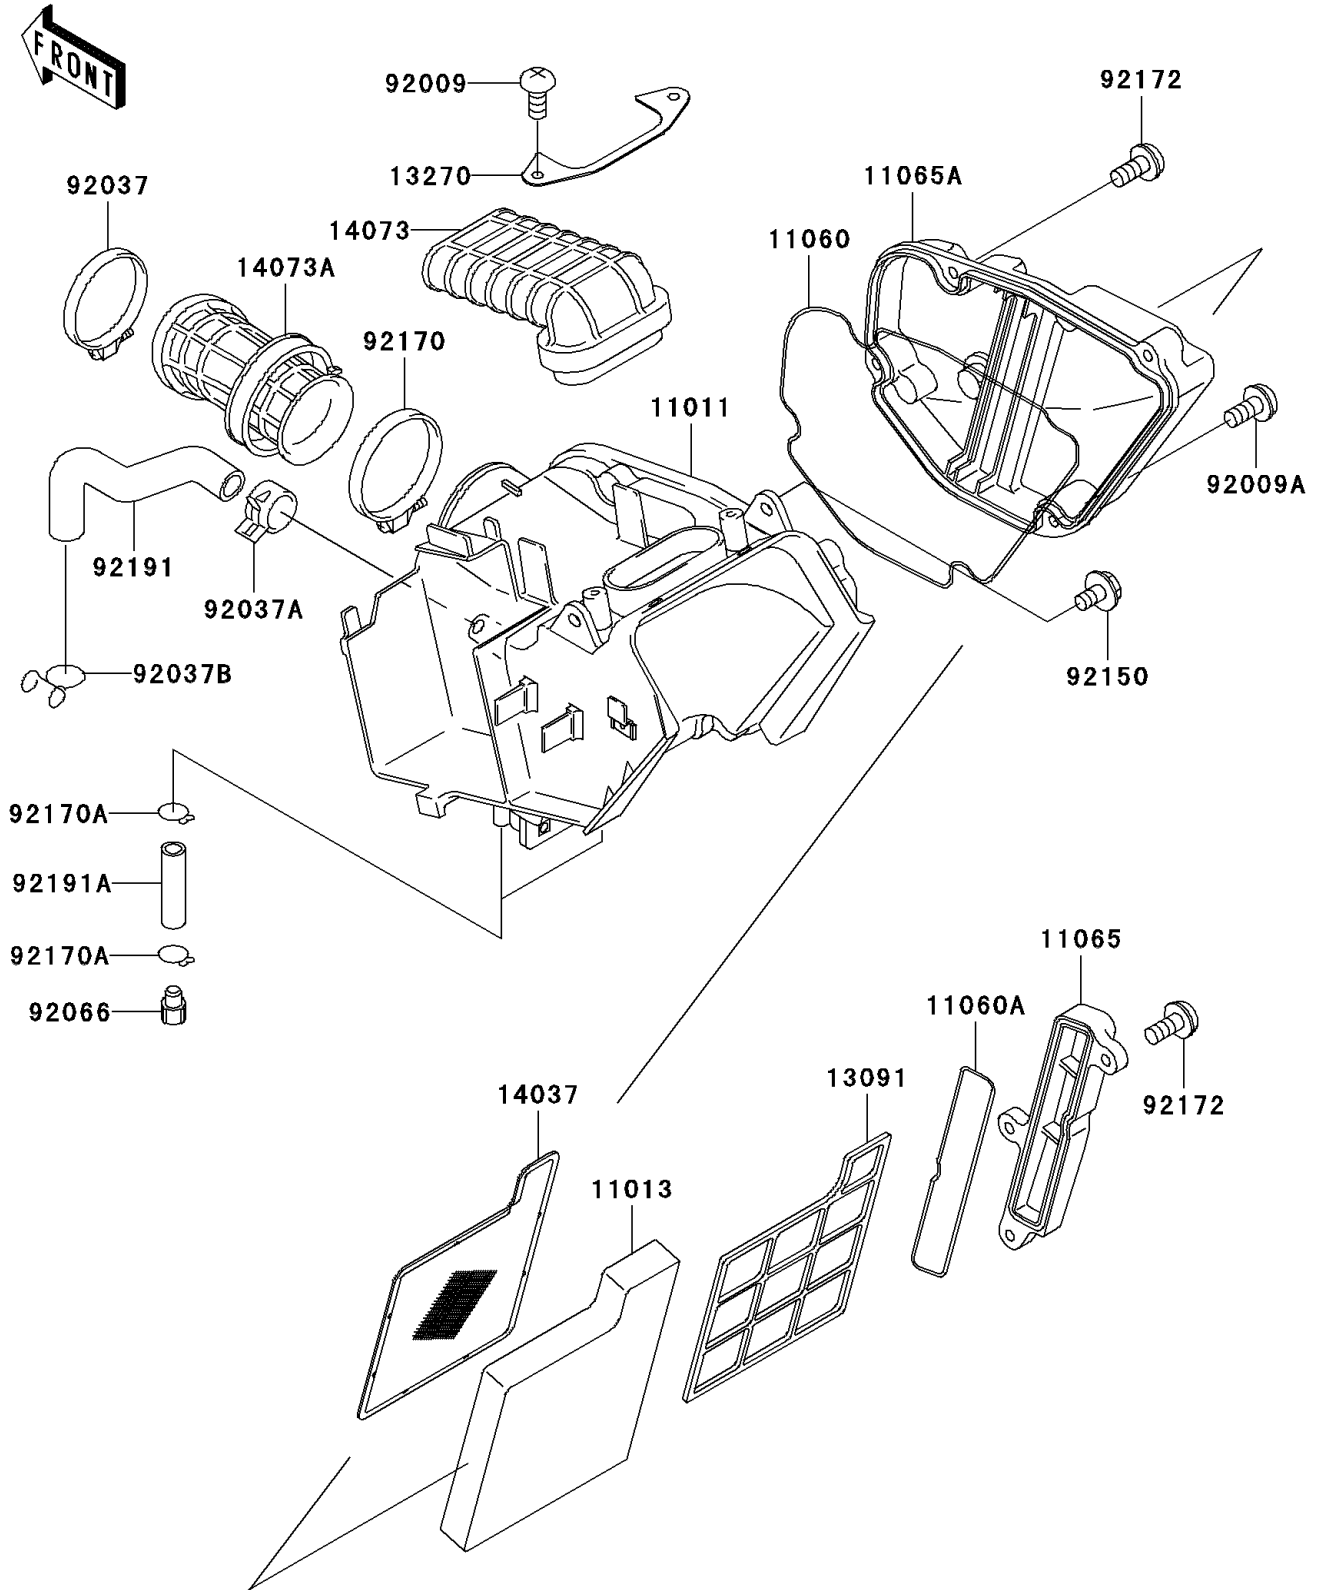

# 2002 Super Sherpa PARTS DIAGRAM

Air Cleaner

E1130

## 2002 Super Sherpa PARTS LIST

### Air Cleaner

ITEM NAME	PART NUMBER	QUANTITY
CASE-AIR FILTER (Ref # 11011)	11011-1625	1
ELEMENT-AIR FILTER (Ref # 11013)	11013-1265	1
GASKET,AIR FILTER (Ref # 11060)	11060-1773	1
GASKET,AIR FILTER CAP (Ref # 11060A)	11060-1799	1
CAP,AIR FILTER (Ref # 11065)	11065-1066	1
CAP,AIR FILTER (Ref # 11065A)	11065-1191	1
HOLDER (Ref # 13091)	13091-1989	1
PLATE (Ref # 13270)	13270-1880	1
SCREEN (Ref # 14037)	14037-1236	1
DUCT,AIR INTAKE (Ref # 14073)	14073-1689	1
DUCT,AIR OUTLET (Ref # 14073A)	14073-1709	1
SCREW,TAPPING (Ref # 92009)	92009-1113	2
SCREW,6X28,BLACK (Ref # 92009A)	92009-1400	3
CLAMP (Ref # 92037)	92037-1554	1
CLAMP (Ref # 92037A)	92037-1860	1
CLAMP,TUBE (Ref # 92037B)	92037-213	1
PLUG,DRAIN (Ref # 92066)	92066-1475	2
BOLT,6X12 (Ref # 92150)	92150-1435	3
CLAMP (Ref # 92170)	92170-1760	1
CLAMP (Ref # 92170A)	92170-1796	4
SCREW,6X18 (Ref # 92172)	92172-0002	4
TUBE,BREATHER (Ref # 92191)	92191-1128	1
TUBE,8X12X50 (Ref # 92191A)	92191-1172	2