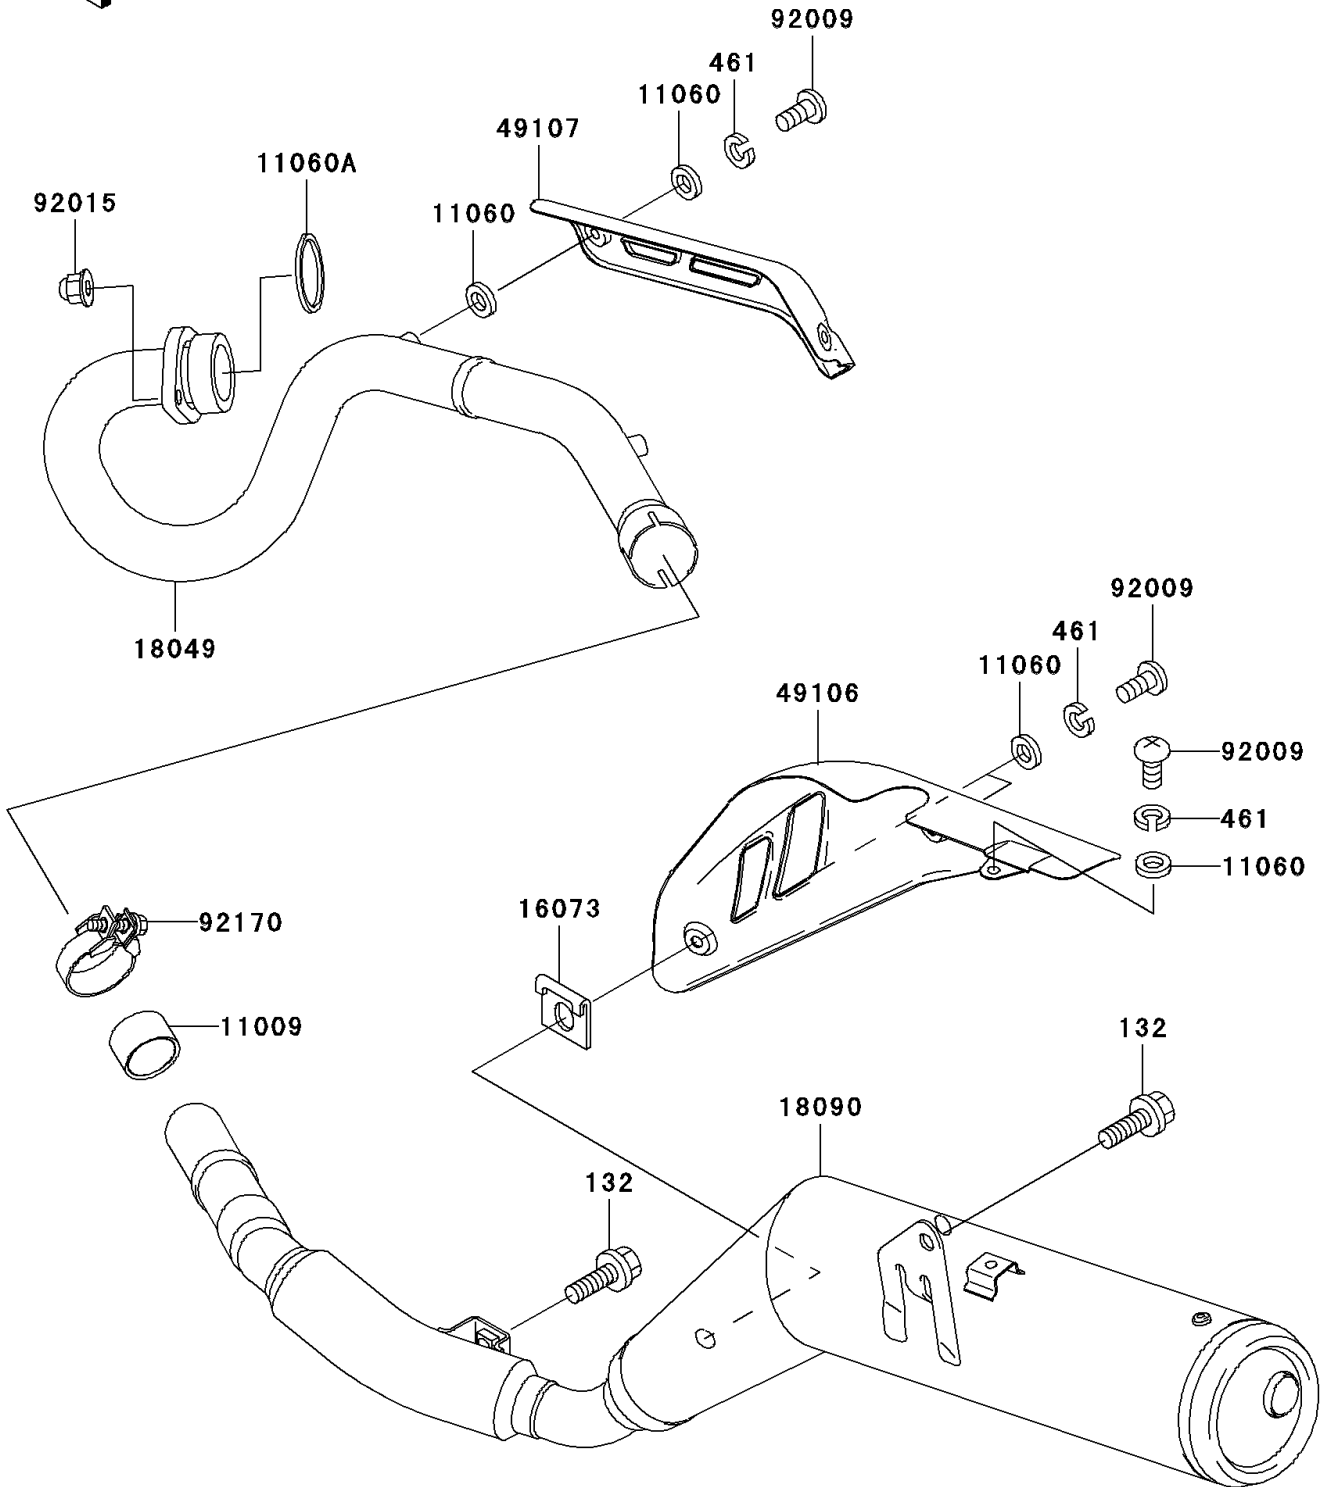

2001 Super Sherpa PARTS DIAGRAM

Muffler(s)

E1140

2001 Super Sherpa PARTS LIST

Muffler(s)

ITEM NAME	PART NUMBER	QUANTITY
BOLT-FLANGED-SMALL (Ref # 132)	132Y0816	2
WASHER-SPRING,6MM (Ref # 461)	461S0600	5
GASKET,MUFFLER CONNECTING (Ref # 11009)	11009-1865	1
GASKET,6.2X11.5X1.5 (Ref # 11060)	11060-1109	7
GASKET,EXHAUST PIPE (Ref # 11060A)	11060-1203	1
INSULATOR (Ref # 16073)	16073-1113	3
PIPE-EXHAUST (Ref # 18049)	18049-1862	1
BODY-COMP-MUFFLER (Ref # 18090)	18090-1701	1
COVER-MUFFLER (Ref # 49106)	49106-1224	1
COVER-EXHAUST PIPE (Ref # 49107)	49107-1137	1
SCREW (Ref # 92009)	92009-1805	5
NUT (Ref # 92015)	92015-1923	2
CLAMP,MUFFLER (Ref # 92170)	92170-1454	1