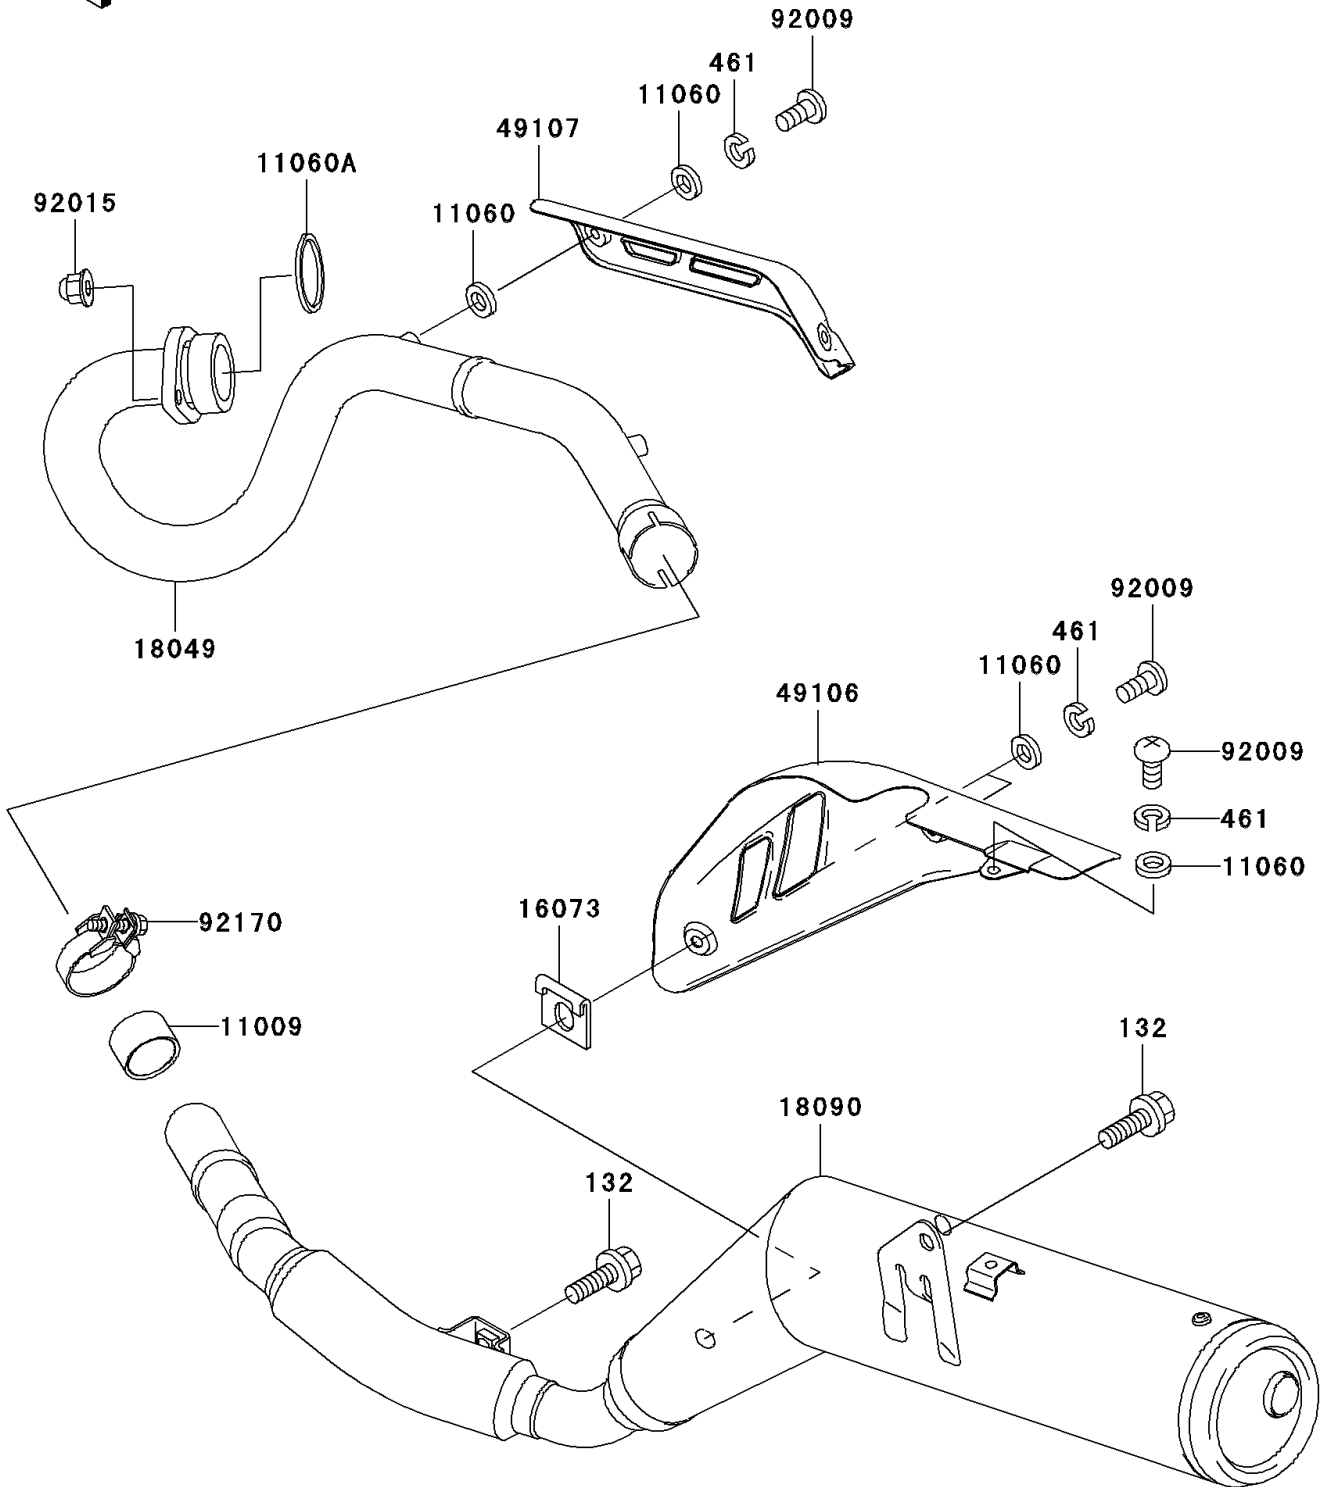

2002 Super Sherpa PARTS DIAGRAM

Muffler(s)

E1140

2002 Super Sherpa PARTS LIST

Muffler(s)

ITEM NAME	PART NUMBER	QUANTITY
BOLT-FLANGED-SMALL (Ref # 132)	132Y0816	2
WASHER-SPRING,6MM (Ref # 461)	461S0600	5
GASKET,MUFFLER CONNECTING (Ref # 11009)	11009-1865	1
GASKET,6.2X11.5X1.5 (Ref # 11060)	11060-1109	7
GASKET,EXHAUST PIPE (Ref # 11060A)	11060-1203	1
INSULATOR (Ref # 16073)	16073-1113	3
PIPE-EXHAUST (Ref # 18049)	18049-1862	1
BODY-COMP-MUFFLER (Ref # 18090)	18090-1701	1
COVER-MUFFLER (Ref # 49106)	49106-1224	1
COVER-EXHAUST PIPE (Ref # 49107)	49107-1137	1
SCREW (Ref # 92009)	92009-1805	5
NUT (Ref # 92015)	92015-1923	2
CLAMP,MUFFLER (Ref # 92170)	92170-1454	1