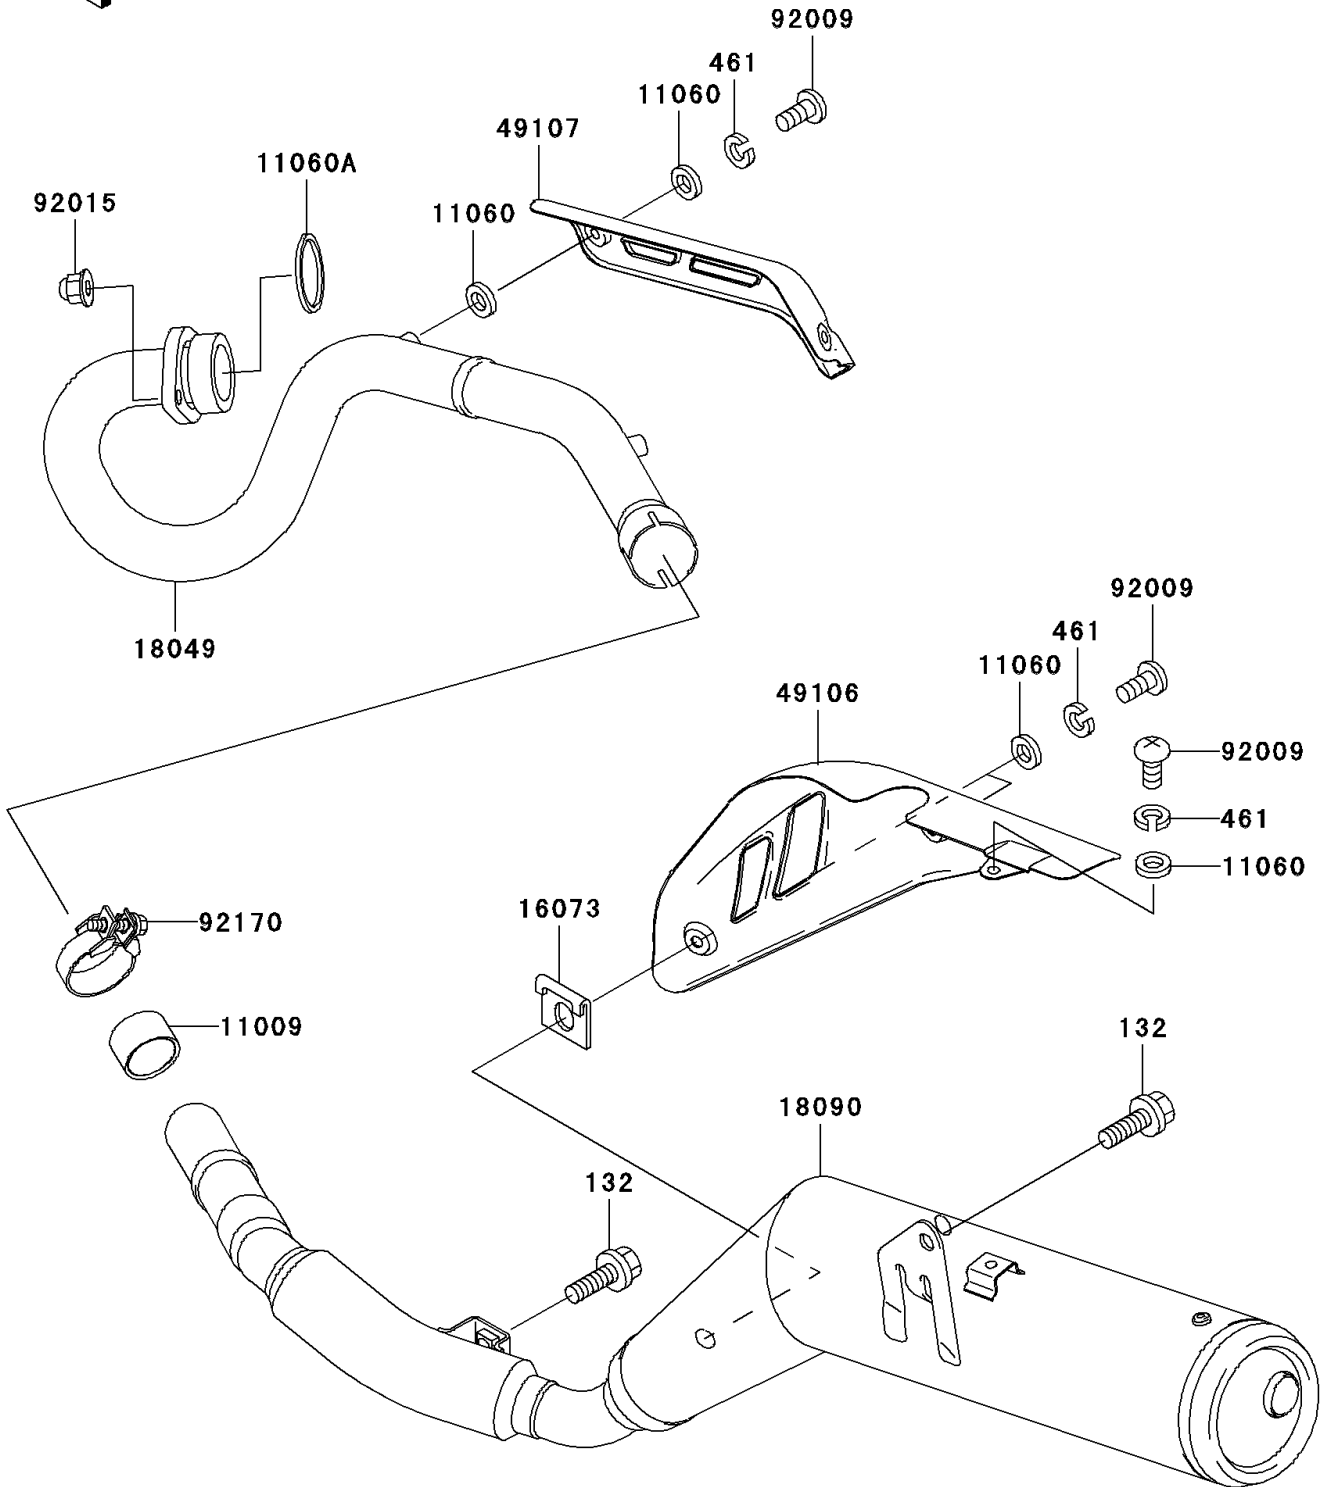

2002 Super Sherpa PARTS DIAGRAM

Muffler(s)

E1140

2002 Super Sherpa PARTS LIST

Muffler(s)

ITEM NAME	PART NUMBER	QUANTITY
BOLT-FLANGED-SMALL (Ref # 132)	132Y0816	2
WASHER-SPRING,6MM (Ref # 461)	461S0600	5
GASKET,MUFFLER CONNECTING (Ref # 11009)	11009-1865	1
GASKET,6.2X11.5X1.5 (Ref # 11060)	11060-1109	7
GASKET,EXHAUST PIPE (Ref # 11060A)	11060-1203	1
INSULATOR (Ref # 16073)	16073-1113	3
PIPE-EXHAUST (Ref # 18049)	18049-1862	1
BODY-COMP-MUFFLER (Ref # 18090)	18090-1701	1
COVER-MUFFLER (Ref # 49106)	49106-1224	1
COVER-EXHAUST PIPE (Ref # 49107)	49107-1137	1
SCREW (Ref # 92009)	92009-1805	5
NUT (Ref # 92015)	92015-1923	2
CLAMP,MUFFLER (Ref # 92170)	92170-1454	1