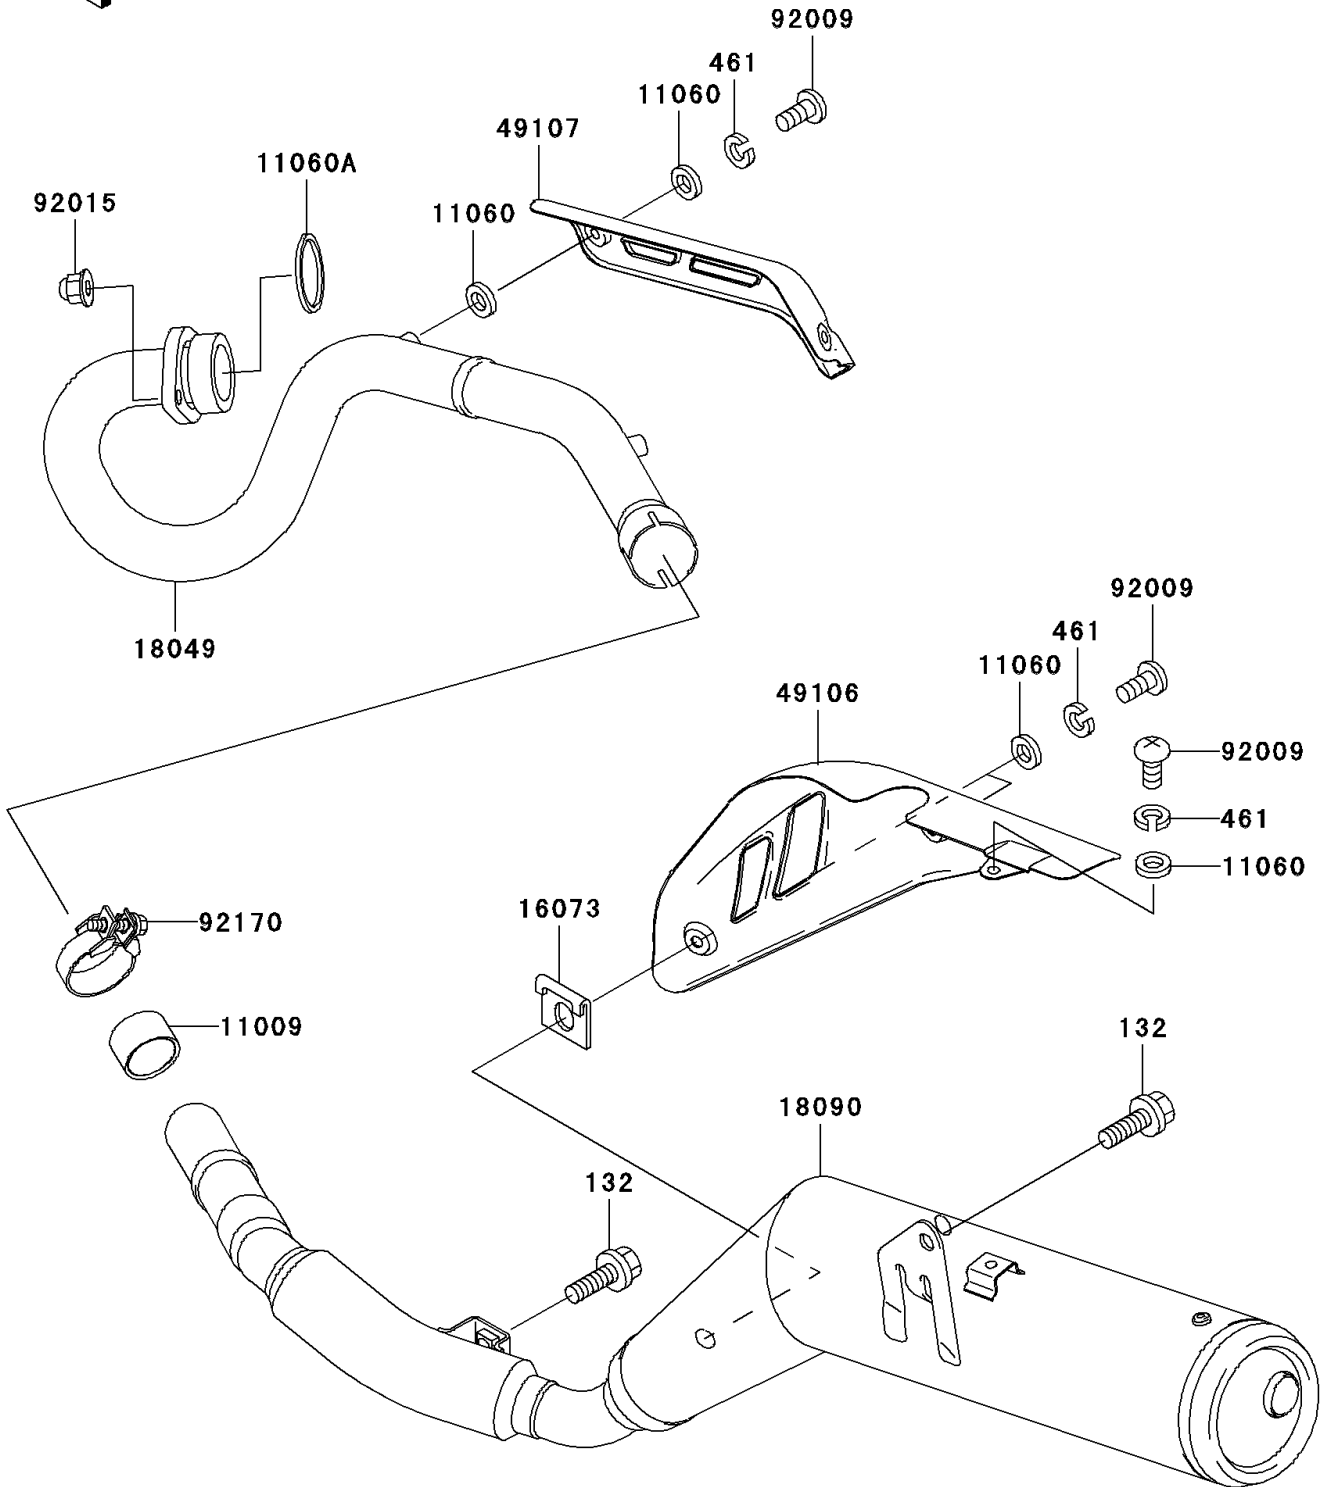

2003 Super Sherpa PARTS DIAGRAM

Muffler(s)

E1140

2003 Super Sherpa PARTS LIST

Muffler(s)

ITEM NAME	PART NUMBER	QUANTITY
BOLT-FLANGED-SMALL (Ref # 132)	132Y0816	2
WASHER-SPRING,6MM (Ref # 461)	461S0600	5
GASKET,MUFFLER CONNECTING (Ref # 11009)	11009-1865	1
GASKET,6.2X11.5X1.5 (Ref # 11060)	11060-1109	7
GASKET,EXHAUST PIPE (Ref # 11060A)	11060-1203	1
INSULATOR (Ref # 16073)	16073-1113	3
PIPE-EXHAUST (Ref # 18049)	18049-1862	1
BODY-COMP-MUFFLER (Ref # 18090)	18090-1701	1
COVER-MUFFLER (Ref # 49106)	49106-1224	1
COVER-EXHAUST PIPE (Ref # 49107)	49107-1137	1
SCREW (Ref # 92009)	92009-1805	5
NUT (Ref # 92015)	92015-1923	2
CLAMP,MUFFLER (Ref # 92170)	92170-1454	1