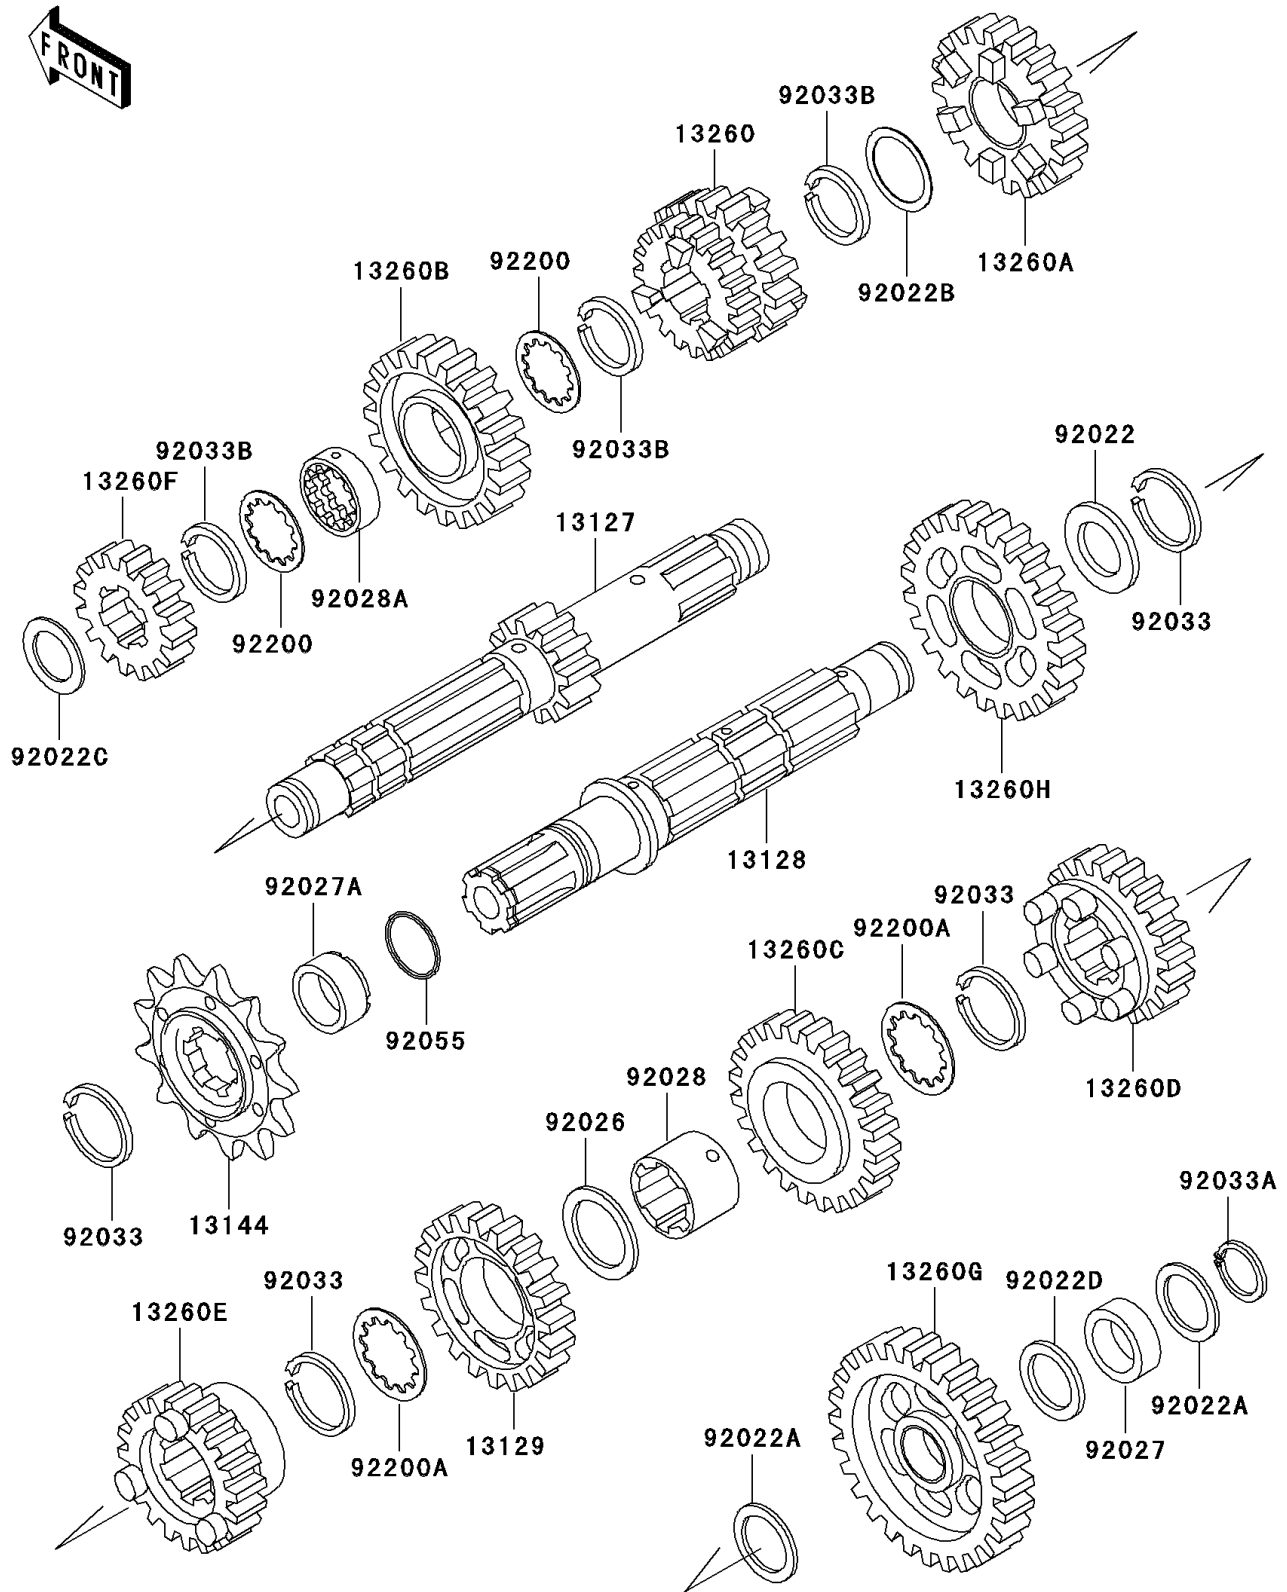

2004 Super Sherpa (Canada Only) PARTS DIAGRAM

Transmission

E1361

2004 Super Sherpa (Canada Only) PARTS LIST

Transmission

ITEM NAME	PART NUMBER	QUANTITY
SHAFT-TRANSMISSION INPUT,11T (Ref # 13127)	13127-1258	1
SHAFT-TRANSMISSION OUTPUT (Ref # 13128)	13128-1224	1
GEAR,OUTPUT 3RD,27T (Ref # 13129)	13129-1650	1
SPROCKET-OUTPUT,14T (Ref # 13144)	13144-1237	1
GEAR,INPUT 3RD&4TH,18T&27T (Ref # 13260)	13260-1656	1
GEAR,INPUT 5TH,26T (Ref # 13260A)	13260-1657	1
GEAR,INPUT TOP,27T (Ref # 13260B)	13260-1658	1
GEAR,OUTPUT 4TH,31T (Ref # 13260C)	13260-1660	1
GEAR,OUTPUT 5TH,25T (Ref # 13260D)	13260-1661	1
GEAR,OUTPUT TOP,23T (Ref # 13260E)	13260-1662	1
GEAR,INPUT 2ND,16T (Ref # 13260F)	13260-1672	1
GEAR,OUTPUT LOW,34T (Ref # 13260G)	13260-1673	1
GEAR,OUTPUT 2ND,34T (Ref # 13260H)	13260-1674	1
WASHER,25.3X30X0.5 (Ref # 92022)	92022-159	1
WASHER,17.3X25X0.5 (Ref # 92022A)	92022-1614	2
WASHER,22.3X27X0.5 (Ref # 92022B)	92022-198	1
WASHER,17.3X28X1 (Ref # 92022C)	92022-255	1
WASHER,17.3X30X1.4 (Ref # 92022D)	92022-270	1
SPACER,30X38X1.0 (Ref # 92026)	92026-079	1
COLLAR,17X22X8.5 (Ref # 92027)	92027-1315	1
COLLAR,25X32X15.3 (Ref # 92027A)	92027-1800	1
BUSHING,OUTPUT 3RD&4TH GEAR (Ref # 92028)	92028-1822	1
BUSHING,INPUT TOP GEAR (Ref # 92028A)	92028-1823	1
RING-SNAP,24MM (Ref # 92033)	92033-026	4
RING-SNAP (Ref # 92033A)	92033-032	1
RING-SNAP (Ref # 92033B)	92033-1293	3
RING-O,21.5MM (Ref # 92055)	92055-1293	1
WASHER,INPUT (Ref # 92200)	92200-1370	2
WASHER,OUTPUT (Ref # 92200A)	92200-1371	2